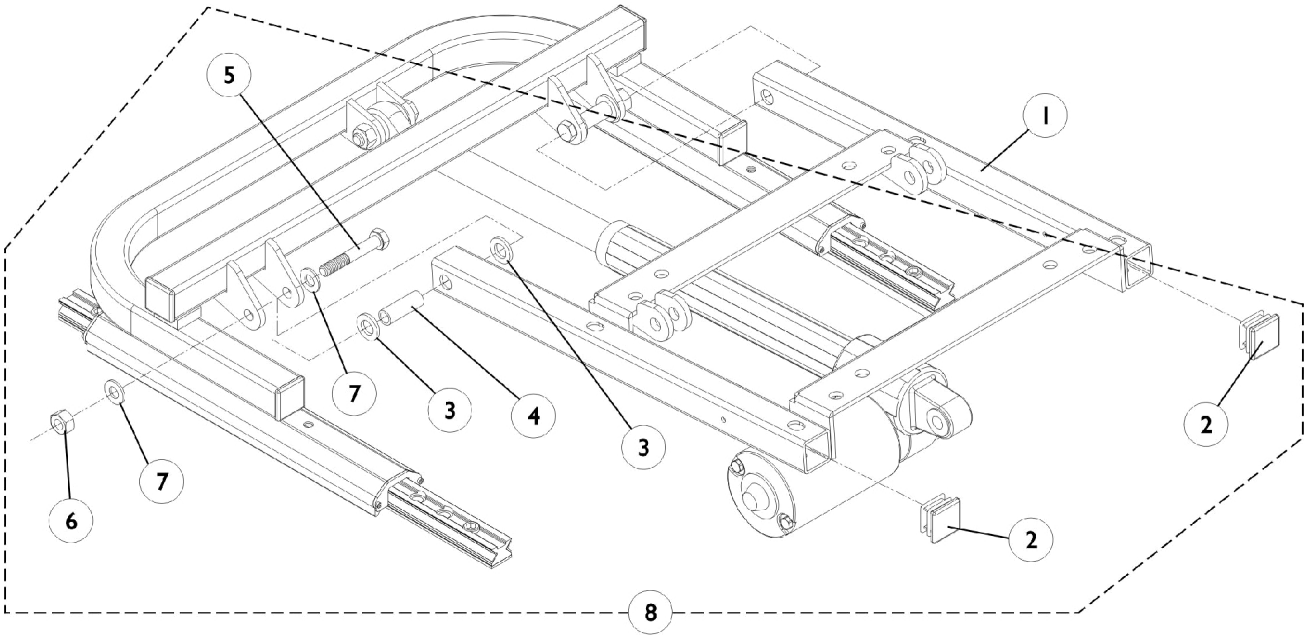

Seat Frame Support and Mounting Hardware

Seat Frame Support and Mounting Hardware

Item Number	Note	Part Number	Description	Quantity Per	
				Package	Assembly
1		1087626-NLA	NLA - Support, Seat Frame	1	1
2		1071237	Plug Button, Square, Black (1")	1	2
3		0055800-NLA	NLA - Washer, Nylon (7/16 x 3/4 x 3/32")	1	4
4		0060300-NLA	NLA - Bushing, Bronze (5/16 x 7/16 x 1-1/4")	1	2
5		1070412-NLA	NLA - Screw, Hex Head (5/16-18 x 2-1/4")	1	2
6		1026158	Locknut (5/16-18)	1	2
7		1025704	Washer, Flat (5/16 x 5/8 x 1/16")	1	4
8	A	1106540-NLA	NLA - Hardware, Seat Frame Support Mounting	1	1

NOTE: A - Includes items 2-7