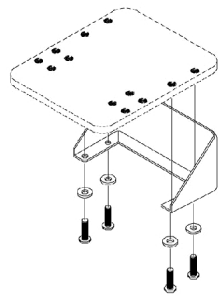

Heel Loops & Toe Loops

**Heel Loop for
AT5542 / AT5042 / AT5043**

**Heel Loop with
Ankle Strap for
AT5542 / AT5042 / AT5043**

**Heel Loop with
Ankle Strap for
1651 / A1562 / A1564**

**Heel Loop for
1651 / A1562 / A1564**

**Toe Loop for
All Footplates**

Composite Footplates - 1651

Footplate Size	Heel Loop Single #	Heel Loop Pair #	Heel Loop w/ Ankle Strap Single # - Right	Heel Loop w/ Ankle Strap Single # - Left	Heel Loop w/ Ankle Strap Pair #	Attaching Hardware Pair #
Small	1025234-NLA	1035905	1035908-NLA	1035909-NLA	1035906	1035931
Medium	1017621	1035917-NLA	1053313-NLA	1053314-NLA	1053329	1035931
Large	1027000	1035929	1035932-NLA	1035933-NLA	1035930	1035931

Heel Loops & Toe Loops

Aluminum Footplates - A1562

Footplate Size	Heel Loop Single #	Heel Loop Pair #	Heel Loop w/ Ankle Strap Single # - Right	Heel Loop w/ Ankle Strap Single # - Left	Heel Loop w/ Ankle Strap Pair #	Attaching Hardware Pair #
Small (Jr. Only)	1025234-NLA	1035905	1035908-NLA	1035909-NLA	1035906	1035931
Medium	1017621	1035917-NLA	1035919	1035920	1035918	1035931
Large	1027000	1035929	1035932-NLA	1035933-NLA	1035930	1035931

Heel Loops & Toe Loops

Toe Loops

Toe Loop Single #	Toe Loop Pair #	Attaching Hardware Pair #
04572X025	1037087	1037089

Heel and Toe Loop Attaching Hardware Kits

1035931	1036096	1037089
Kit Includes: (2) Screw, Phillips Pan Head (1/4-20 x 2-1/4") (2) Spacer (1/4 x 11/32 x 1-3/4") (2) Hex Nut w/ Nylon Cap (1/4-20) (2) Flat Washer (1/4 x 5/8 x 1/16")	Kit Includes: 8) Screw, Phillips Pan Head (10-32 x 5/16") (8) Flat Washer	Kit Includes: (4) Screw, Phillips Pan Head (10-32 x 7/8") (4) Washer (1/4 x 3/4 x 3/32") (4) Locknut (10-32)