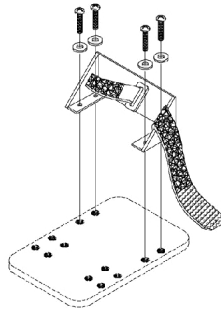

Heel Loops & Toe Loops

**Heel Loop for
AT5542 / AT5042 / AT5043**

**Heel Loop with
Ankle Strap for
AT5542 / AT5042 / AT5043**

**Heel Loop with
Ankle Strap for
1651 / A1562 / A1564**

**Heel Loop for
1651 / A1562 / A1564**

**Toe Loop for
All Footplates**

Composite Footplates - 1651

Footplate Size	Heel Loop Single #	Heel Loop Pair #	Heel Loop w/ Ankle Strap Single # - Right	Heel Loop w/ Ankle Strap Single # - Left	Heel Loop w/ Ankle Strap Pair #	Attaching Hardware Pair #
Small	1025234-NLA	1035905	1035908-NLA	1035909-NLA	1035906	1035931
Medium	1017621	1035917-NLA	1053313-NLA	1053314-NLA	1053329	1035931
Large	1027000	1035929	1035932-NLA	1035933-NLA	1035930	1035931

Heel Loops & Toe Loops

Aluminum Footplates - A1562

Footplate Size	Heel Loop Single #	Heel Loop Pair #	Heel Loop w/ Ankle Strap Single # - Right	Heel Loop w/ Ankle Strap Single # - Left	Heel Loop w/ Ankle Strap Pair #	Attaching Hardware Pair #
Small (Jr. Only)	1025234-NLA	1035905	1035908-NLA	1035909-NLA	1035906	1035931
Medium	1017621	1035917-NLA	1035919	1035920	1035918	1035931
Large	1027000	1035929	1035932-NLA	1035933-NLA	1035930	1035931

Heel Loops & Toe Loops

Toe Loops

Toe Loop Single #	Toe Loop Pair #	Attaching Hardware Pair #
04572X025	1037087	1037089

Heel and Toe Loop Attaching Hardware Kits

1035931	1036096	1037089
Kit Includes: (2) Screw, Phillips Pan Head (1/4-20 x 2-1/4") (2) Spacer (1/4 x 11/32 x 1-3/4") (2) Hex Nut w/ Nylon Cap (1/4-20) (2) Flat Washer (1/4 x 5/8 x 1/16")	Kit Includes: 8) Screw, Phillips Pan Head (10-32 x 5/16") (8) Flat Washer	Kit Includes: (4) Screw, Phillips Pan Head (10-32 x 7/8") (4) Washer (1/4 x 3/4 x 3/32") (4) Locknut (10-32)