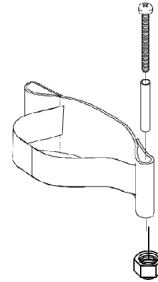

Heel Loops & Toe Loops

**Heel Loop for
AT5542 / AT5042 / AT5043**

**Heel Loop with
Ankle Strap for
AT5542 / AT5042 / AT5043**

**Heel Loop with
Ankle Strap for
1651 / A1562 / A1564**

**Heel Loop for
1651 / A1562 / A1564**

**Toe Loop for
All Footplates**

Composite Footplates - 1651

Footplate Size	Heel Loop Single #	Heel Loop Pair #	Heel Loop w/ Ankle Strap Single # - Right	Heel Loop w/ Ankle Strap Single # - Left	Heel Loop w/ Ankle Strap Pair #	Attaching Hardware Pair #
Small	1025234-NLA	1035905	1035908-NLA	1035909-NLA	1035906	1035931
Medium	1017621	1035917-NLA	1053313-NLA	1053314-NLA	1053329	1035931
Large	1027000	1035929	1035932-NLA	1035933-NLA	1035930	1035931

Heel Loops & Toe Loops

Aluminum Footplates - A1562

Footplate Size	Heel Loop Single #	Heel Loop Pair #	Heel Loop w/ Ankle Strap Single # - Right	Heel Loop w/ Ankle Strap Single # - Left	Heel Loop w/ Ankle Strap Pair #	Attaching Hardware Pair #
Small (Jr. Only)	1025234-NLA	1035905	1035908-NLA	1035909-NLA	1035906	1035931
Medium	1017621	1035917-NLA	1035919	1035920	1035918	1035931
Large	1027000	1035929	1035932-NLA	1035933-NLA	1035930	1035931

Heel Loops & Toe Loops

Toe Loops

Toe Loop Single #	Toe Loop Pair #	Attaching Hardware Pair #
04572X025	1037087	1037089

Heel and Toe Loop Attaching Hardware Kits

1035931	1036096	1037089
Kit Includes: (2) Screw, Phillips Pan Head (1/4-20 x 2-1/4") (2) Spacer (1/4 x 11/32 x 1-3/4") (2) Hex Nut w/ Nylon Cap (1/4-20) (2) Flat Washer (1/4 x 5/8 x 1/16")	Kit Includes: 8) Screw, Phillips Pan Head (10-32 x 5/16") (8) Flat Washer	Kit Includes: (4) Screw, Phillips Pan Head (10-32 x 7/8") (4) Washer (1/4 x 3/4 x 3/32") (4) Locknut (10-32)