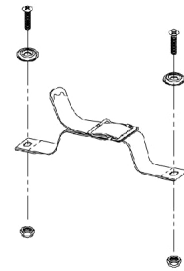

Heel Loops & Toe Loops

**Heel Loop for
AT5542 / AT5042 / AT5043**

**Heel Loop with
Ankle Strap for
AT5542 / AT5042 / AT5043**

**Heel Loop with
Ankle Strap for
1651 / A1562 / A1564**

**Heel Loop for
1651 / A1562 / A1564**

**Toe Loop for
All Footplates**

Composite Footplates - 1651

Footplate Size	Heel Loop Single #	Heel Loop Pair #	Heel Loop w/ Ankle Strap Single # - Right	Heel Loop w/ Ankle Strap Single # - Left	Heel Loop w/ Ankle Strap Pair #	Attaching Hardware Pair #
Small	1025234-NLA	1035905	1035908-NLA	1035909-NLA	1035906	1035931
Medium	1017621	1035917-NLA	1053313-NLA	1053314-NLA	1053329	1035931
Large	1027000	1035929	1035932-NLA	1035933-NLA	1035930	1035931

Heel Loops & Toe Loops

Aluminum Footplates - A1562

Footplate Size	Heel Loop Single #	Heel Loop Pair #	Heel Loop w/ Ankle Strap Single # - Right	Heel Loop w/ Ankle Strap Single # - Left	Heel Loop w/ Ankle Strap Pair #	Attaching Hardware Pair #
Small (Jr. Only)	1025234-NLA	1035905	1035908-NLA	1035909-NLA	1035906	1035931
Medium	1017621	1035917-NLA	1035919	1035920	1035918	1035931
Large	1027000	1035929	1035932-NLA	1035933-NLA	1035930	1035931

Heel Loops & Toe Loops

Toe Loops

Toe Loop Single #	Toe Loop Pair #	Attaching Hardware Pair #
04572X025	1037087	1037089

Heel and Toe Loop Attaching Hardware Kits

1035931	1036096	1037089
Kit Includes: (2) Screw, Phillips Pan Head (1/4-20 x 2-1/4") (2) Spacer (1/4 x 11/32 x 1-3/4") (2) Hex Nut w/ Nylon Cap (1/4-20) (2) Flat Washer (1/4 x 5/8 x 1/16")	Kit Includes: 8) Screw, Phillips Pan Head (10-32 x 5/16") (8) Flat Washer	Kit Includes: (4) Screw, Phillips Pan Head (10-32 x 7/8") (4) Washer (1/4 x 3/4 x 3/32") (4) Locknut (10-32)