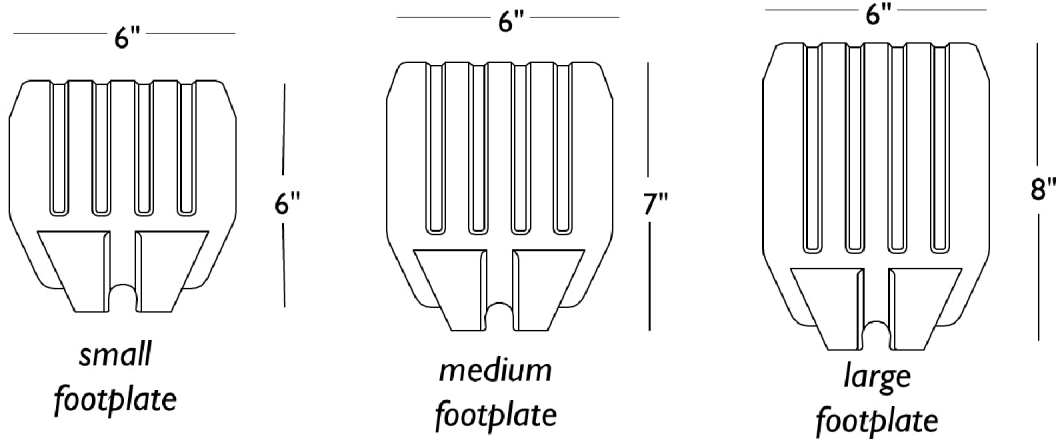

# Pivot/Slide Tube w/ Footplate Assy. - Composite - 1651 (Not Including Heel Loops)

## 60 Degree (13-19") Curved End

Right/Left	Small Long 14"	Small 2" Longer 14"	Medium Long 15"-16"	Medium 2" Longer 15"-16"	Large Long 17"-22"	Large 2" Longer 17"-22"
Right	1028391	1032627-NLA	1028387	1032625-NLA	1028383	1032623-NLA
Left	1028392	1032628-NLA	1028388	1032626-NLA	1028384	1032624-NLA

## 70 Degree (14-19") Straight

Right/Left	Small Short 14"	Small 2" Longer 14"	Medium Short 15"-16"	Medium 2" Longer 15"-16"	Large Short 17"-22"	Large 2" Longer 17"-22"
Right	1042784-NLA	1042790	1042786	1042792	1042788	1042794
Left	1042785-NLA	1042791	1042787	1042793	1042789	1042795

## 70 Degree Tapered (14-1/2-19-1/2") Straight

Right/Left	Small Short 16"-17"	Small 2" Longer 16"-17"	Medium Short 18"-19"	Medium 2" Longer 18"-19"	Large Short 20"-22"	Large 2" Longer 20"-22"
Right	1042784-NLA	1042790	1042786	1042792	1042788	1042794
Left	1042785-NLA	1042791	1042787	1042793	1042789	1042795