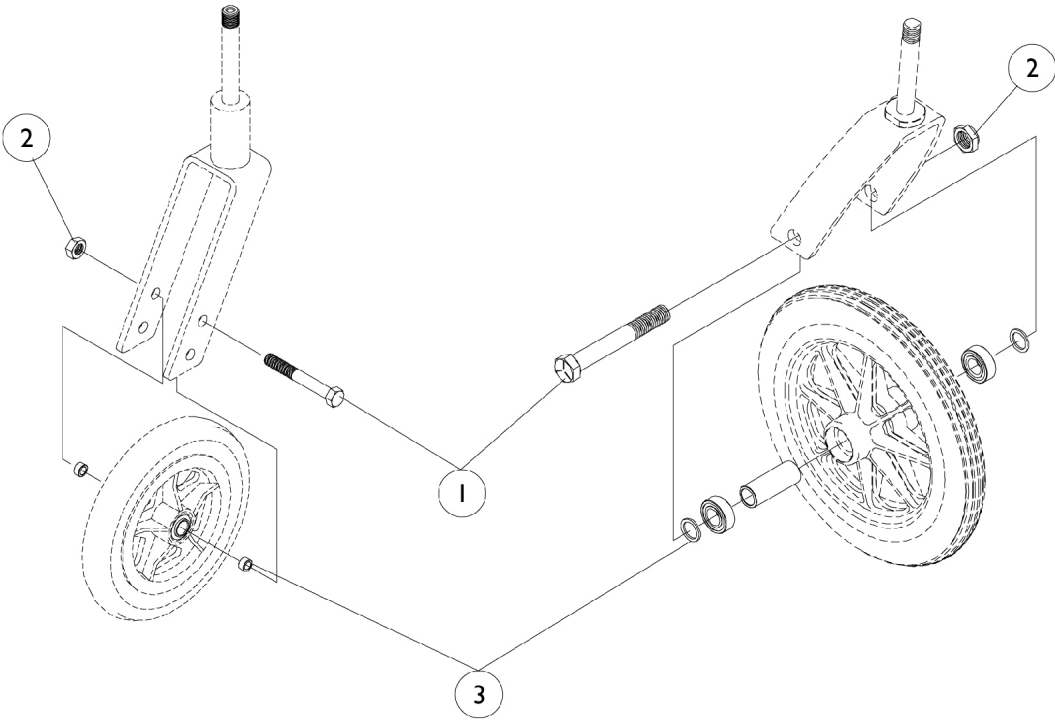

Casters - Front Mounting Hardware (Before 7/1/11)

Casters - Front Mounting Hardware (Before 7/1/11)

| Wheel Style | Wheel Size | Tire Type | #1 Axle | #2 Locknut | #3 Axle Spacer |
|-------------|------------|----------------|---------|------------|----------------|
| Composite | 3"/5"/6" | Urethane | 1026908 | 1025730 | 1026160 |
| Aluminum | 5"/6" | Urethane | 1026908 | 1025730 | 1026160 |
| Composite | 6" | Urethane | 1026908 | 1025730 | 1026160 |
| Composite | 6" | Semi-Pneumatic | 1026908 | 1025730 | 1026160 |
| Composite | 6" | Pneumatic | 1026908 | 1025730 | 1028539 |
| Composite | 8" | Urethane | 1025726 | 1025734 | 1025724 |
| Composite | 8" | Pneumatic | 1025726 | 1025734 | 1025724 |