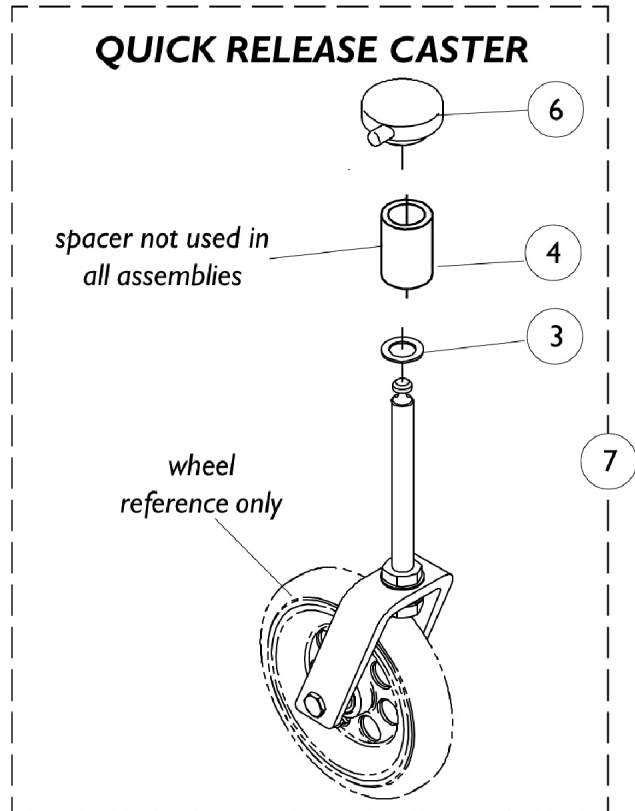

Forks and Hardware (Before 7/1/11)

Forks and Hardware (Before 7/1/11)

Item Number	Note	Part Number	Description	Quantity Per	
				Package	Assembly
1		1038353	Plug Button, Headtube, Black	1	1
2		1025737	Locknut (1/2-20)	1	1
3		1026174	Washer (1/2 x 7/8 x 3/64")	1	3
4		1046495	Spacer (1/2 x 3/4 x 1")	1	1
4		1026852	Spacer (1/2 x 3/4 x 2")	1	1
5		1065623	Kit, Fork w/ Hardware (3" Caster)	1	1
5		1065624	Kit, Fork w/ Hardware, 1" Extension (3 and 5" Caster)	1	1
5		1065625	Kit, Fork with Hardware and 2" Spacer (3" Caster)	1	1
5		1065626	Kit, Fork w/ Hardware (5" Caster)	1	1
5		1065627	Kit, Fork w/ Hardware, 1" Extension (5 and 6" Caster)	1	1
5		1065628	Kit, Fork w/ Hardware (6 and 6 x 1" Casters)	1	1
5		1065629	Kit, Fork w/ Hardware (6 x 2" and 8" Casters)	1	1
6		1042044-NLA	NLA - Cap, Head Tube, Quick Release Caster, Black	1	1
7		See Chart	#7 Quick Release Caster Forks	1	1

#7 Quick Release Caster Fork Assembly

(Includes Fork w/ Stem and items 3,4, and 6)

Fork Type	2-1/2" Caster Headtube	3" Caster Headtube
3" Quick Release Fork	1066391-NLA	1066384
3" Quick Release Fork w/ 1" Extension	1066392-NLA	1066385-NLA
3" Quick Release Fork w/ 2" Extension	1066393-NLA	1066386-NLA
5" Quick Release Fork	1066394-NLA	1066387-NLA
5" Quick Release Fork w/ 1" Extension	1066395-NLA	1066388-NLA
5" Quick Release Fork w/ 2" Extension	1066396-NLA	1066389-NLA
6" Quick Release Fork	1069162-NLA	1066390-NLA
6" Quick Release Fork 3-7/16" Offset	N/A	1066397-NLA