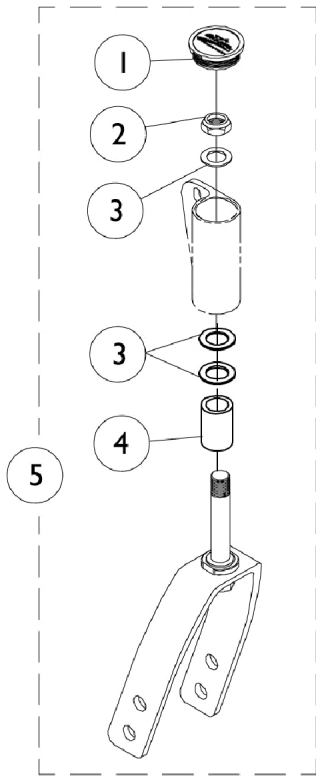

Forks and Hardware (Before 7/1/11)

Forks and Hardware (Before 7/1/11)

Item Number	Note	Part Number	Description	Quantity Per	
				Package	Assembly
1		1038353	Plug Button, Headtube, Black	1	1
2		1025737	Locknut (1/2-20)	1	1
3		1026174	Washer (1/2 x 7/8 x 3/64")	1	3
4		1046495	Spacer (1/2 x 3/4 x 1")	1	1
4		1026852	Spacer (1/2 x 3/4 x 2")	1	1
5		1065623	Kit, Fork w/ Hardware (3" Caster)	1	1
5		1065624	Kit, Fork w/ Hardware, 1" Extension (3 and 5" Caster)	1	1
5		1065625	Kit, Fork with Hardware and 2" Spacer (3" Caster)	1	1
5		1065626	Kit, Fork w/ Hardware (5" Caster)	1	1
5		1065627	Kit, Fork w/ Hardware, 1" Extension (5 and 6" Caster)	1	1
5		1065628	Kit, Fork w/ Hardware (6 and 6 x 1" Casters)	1	1
5		1065629	Kit, Fork w/ Hardware (6 x 2" and 8" Casters)	1	1
6		1042044-NLA	NLA - Cap, Head Tube, Quick Release Caster, Black	1	1
7		See Chart	#7 Quick Release Caster Forks	1	1

#7 Quick Release Caster Fork Assembly

(Includes Fork w/ Stem and items 3,4, and 6)

Fork Type	2-1/2" Caster Headtube	3" Caster Headtube
3" Quick Release Fork	1066391-NLA	1066384
3" Quick Release Fork w/ 1" Extension	1066392-NLA	1066385-NLA
3" Quick Release Fork w/ 2" Extension	1066393-NLA	1066386-NLA
5" Quick Release Fork	1066394-NLA	1066387-NLA
5" Quick Release Fork w/ 1" Extension	1066395-NLA	1066388-NLA
5" Quick Release Fork w/ 2" Extension	1066396-NLA	1066389-NLA
6" Quick Release Fork	1069162-NLA	1066390-NLA
6" Quick Release Fork 3-7/16" Offset	N/A	1066397-NLA