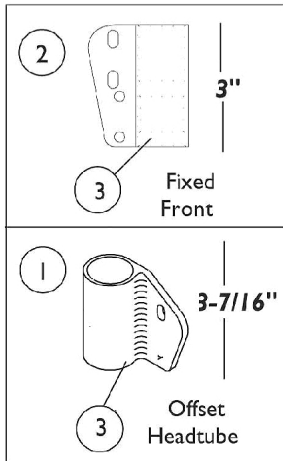

Caster Headtubes and Hardware

All MVP/Style and Xtra/Jr.
(Built Before 4/03)

Caster Headtubes and Hardware
All MVP/Style and
Xtra/Jr.
(Built Before 4/03)

Item Number	Note	Part Number	Description	Quantity Per	
				Package	Assembly
1	A	1040764-NLA	NLA - Headtube, Caster, Black - Right	1	1
1	A	1040765-NLA	NLA - Headtube, Caster, Black - Left	1	1
2		1076369-NLA	NLA - Headtube, Caster, Black - Right	1	1
2		1076370-NLA	NLA - Headtube, Caster, Black - Left	1	1
3		40117X021	Bearing (1/2" I.D. x 1-1/8" O.D.)	1	2
4		1026099	Spacer, Coved (1/4 x 11/16 x 1/2")	1	2
5		1055349	Screw, Hex Head (1/4-28 x 2")	1	4
6		1055366	Locknut (1/4-28)	1	6
7		1055332-NLA	NLA - Screw, Socket Flat Head (1/4 -28 x 1-3/4")	1	1
8	B	1055347-NLA	NLA - Screw, Hex Head (1/4-28 x 1-1/2")	1	2
8	C	1055296-NLA	NLA - Screw, Hex Head (1/4-28 x 1")	1	2
9		1040759-NLA	NLA - Bracket, Headtube Adjustment, Black - Right	1	1
9		1040760-NLA	NLA - Bracket, Headtube Adjustment, Black - Left	1	1
10		1040766	Cam, Headtube Adjustment	1	2
11		1056675-NLA	NLA - Nut, Barrel (1/4-28)	1	2
12		1040773	Bracket, Headtube Adjustment, Black - Right	1	1
12		1040774	Bracket, Headtube Adjustment, Black - Left	1	1
13		1026907	Washer (1/4 x 1/2 x 1/16")	1	4
14		1009861	Spacer, Coved (1/4 x 11/16 x 1/2")	1	2
15	D	1046147-NLA	NLA - Kit, Caster Headtubes w/ Hardware (Pair)	1	1
16	E	1042505-NLA	NLA - Headtube Assembly w/ Mounting Hardware, Black (Pair)	1	1
17	F	1065633-NLA	NLA - Kit, Fork Retro-Fit (6") (Pair)	1	1
18	F	1065634-NLA	NLA - Kit, Fork Retro-Fit (8") (Pair)	1	1

NOTE: A - Order Fork and Headtube Retrofit Kits for all Caster Headtubes on Chairs built Before 10/30/96.
B - Chairs with Transport Option
C - Chairs without Transport Option
D - Fixed Front Frame Chairs. Includes items 2, 4-10.
E - Swingaway Front Frame Chairs. Includes items 1,4,6,8, and 10-14.
F - Includes Forks, Headtubes, and All Attaching Hardware.