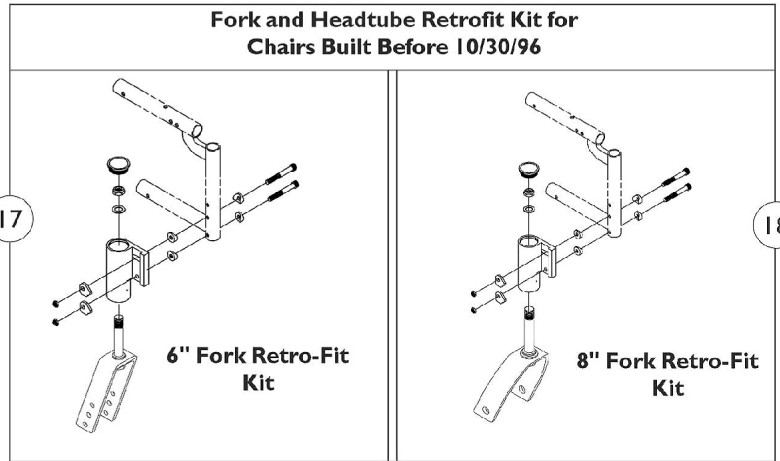

Caster Headtubes and Hardware

All MVP/Style and Xtra/Jr.
(Built Before 4/03)

Caster Headtubes and Hardware
All MVP/Style and
Xtra/Jr.
(Built Before 4/03)

Item Number	Note	Part Number	Description	Quantity Per	
				Package	Assembly
1	A	1040764-NLA	NLA - Headtube, Caster, Black - Right	1	1
1	A	1040765-NLA	NLA - Headtube, Caster, Black - Left	1	1
2		1076369-NLA	NLA - Headtube, Caster, Black - Right	1	1
2		1076370-NLA	NLA - Headtube, Caster, Black - Left	1	1
3		40117X021	Bearing (1/2" I.D. x 1-1/8" O.D.)	1	2
4		1026099	Spacer, Coved (1/4 x 11/16 x 1/2")	1	2
5		1055349	Screw, Hex Head (1/4-28 x 2")	1	4
6		1055366	Locknut (1/4-28)	1	6
7		1055332-NLA	NLA - Screw, Socket Flat Head (1/4 -28 x 1-3/4")	1	1
8	B	1055347-NLA	NLA - Screw, Hex Head (1/4-28 x 1-1/2")	1	2
8	C	1055296-NLA	NLA - Screw, Hex Head (1/4-28 x 1")	1	2
9		1040759-NLA	NLA - Bracket, Headtube Adjustment, Black - Right	1	1
9		1040760-NLA	NLA - Bracket, Headtube Adjustment, Black - Left	1	1
10		1040766	Cam, Headtube Adjustment	1	2
11		1056675-NLA	NLA - Nut, Barrel (1/4-28)	1	2
12		1040773	Bracket, Headtube Adjustment, Black - Right	1	1
12		1040774	Bracket, Headtube Adjustment, Black - Left	1	1
13		1026907	Washer (1/4 x 1/2 x 1/16")	1	4
14		1009861	Spacer, Coved (1/4 x 11/16 x 1/2")	1	2
15	D	1046147-NLA	NLA - Kit, Caster Headtubes w/ Hardware (Pair)	1	1
16	E	1042505-NLA	NLA - Headtube Assembly w/ Mounting Hardware, Black (Pair)	1	1
17	F	1065633-NLA	NLA - Kit, Fork Retro-Fit (6") (Pair)	1	1
18	F	1065634-NLA	NLA - Kit, Fork Retro-Fit (8") (Pair)	1	1

NOTE: A - Order Fork and Headtube Retrofit Kits for all Caster Headtubes on Chairs built Before 10/30/96.
B - Chairs with Transport Option
C - Chairs without Transport Option
D - Fixed Front Frame Chairs. Includes items 2, 4-10.
E - Swingaway Front Frame Chairs. Includes items 1,4,6,8, and 10-14.
F - Includes Forks, Headtubes, and All Attaching Hardware.