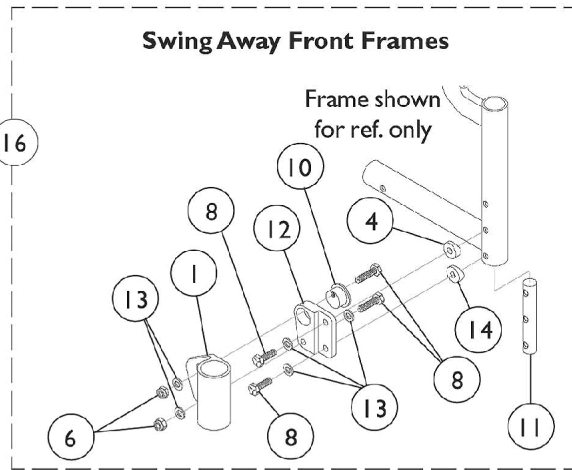

Caster Headtubes and Hardware

All MVP/Style and Xtra/Jr.
(Built Before 4/03)

Caster Headtubes and Hardware
All MVP/Style and
Xtra/Jr.
(Built Before 4/03)

Item Number	Note	Part Number	Description	Quantity Per	
				Package	Assembly
1	A	1040764-NLA	NLA - Headtube, Caster, Black - Right	1	1
1	A	1040765-NLA	NLA - Headtube, Caster, Black - Left	1	1
2		1076369-NLA	NLA - Headtube, Caster, Black - Right	1	1
2		1076370-NLA	NLA - Headtube, Caster, Black - Left	1	1
3		40117X021	Bearing (1/2" I.D. x 1-1/8" O.D.)	1	2
4		1026099	Spacer, Coved (1/4 x 11/16 x 1/2")	1	2
5		1055349	Screw, Hex Head (1/4-28 x 2")	1	4
6		1055366	Locknut (1/4-28)	1	6
7		1055332-NLA	NLA - Screw, Socket Flat Head (1/4 -28 x 1-3/4")	1	1
8	B	1055347-NLA	NLA - Screw, Hex Head (1/4-28 x 1-1/2")	1	2
8	C	1055296-NLA	NLA - Screw, Hex Head (1/4-28 x 1")	1	2
9		1040759-NLA	NLA - Bracket, Headtube Adjustment, Black - Right	1	1
9		1040760-NLA	NLA - Bracket, Headtube Adjustment, Black - Left	1	1
10		1040766	Cam, Headtube Adjustment	1	2
11		1056675-NLA	NLA - Nut, Barrel (1/4-28)	1	2
12		1040773	Bracket, Headtube Adjustment, Black - Right	1	1
12		1040774	Bracket, Headtube Adjustment, Black - Left	1	1
13		1026907	Washer (1/4 x 1/2 x 1/16")	1	4
14		1009861	Spacer, Coved (1/4 x 11/16 x 1/2")	1	2
15	D	1046147-NLA	NLA - Kit, Caster Headtubes w/ Hardware (Pair)	1	1
16	E	1042505-NLA	NLA - Headtube Assembly w/ Mounting Hardware, Black (Pair)	1	1
17	F	1065633-NLA	NLA - Kit, Fork Retro-Fit (6") (Pair)	1	1
18	F	1065634-NLA	NLA - Kit, Fork Retro-Fit (8") (Pair)	1	1

NOTE: A - Order Fork and Headtube Retrofit Kits for all Caster Headtubes on Chairs built Before 10/30/96.
B - Chairs with Transport Option
C - Chairs without Transport Option
D - Fixed Front Frame Chairs. Includes items 2, 4-10.
E - Swingaway Front Frame Chairs. Includes items 1,4,6,8, and 10-14.
F - Includes Forks, Headtubes, and All Attaching Hardware.