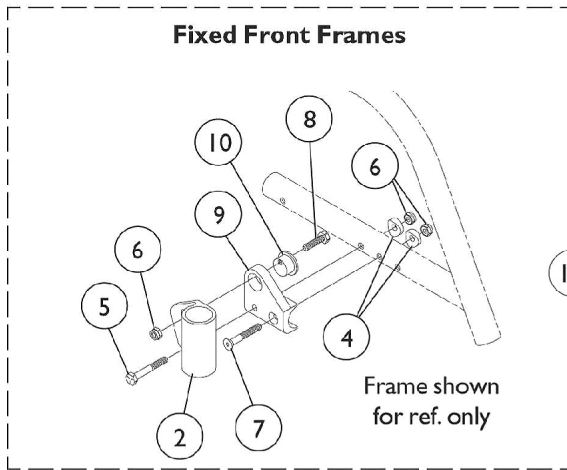

Caster Headtubes and Hardware

All MVP/Style and Xtra/Jr.
(Built Before 4/03)

Caster Headtubes and Hardware
All MVP/Style and
Xtra/Jr.
(Built Before 4/03)

Item Number	Note	Part Number	Description	Quantity Per	
				Package	Assembly
1	A	1040764-NLA	NLA - Headtube, Caster, Black - Right	1	1
1	A	1040765-NLA	NLA - Headtube, Caster, Black - Left	1	1
2		1076369-NLA	NLA - Headtube, Caster, Black - Right	1	1
2		1076370-NLA	NLA - Headtube, Caster, Black - Left	1	1
3		40117X021	Bearing (1/2" I.D. x 1-1/8" O.D.)	1	2
4		1026099	Spacer, Coved (1/4 x 11/16 x 1/2")	1	2
5		1055349	Screw, Hex Head (1/4-28 x 2")	1	4
6		1055366	Locknut (1/4-28)	1	6
7		1055332-NLA	NLA - Screw, Socket Flat Head (1/4 -28 x 1-3/4")	1	1
8	B	1055347-NLA	NLA - Screw, Hex Head (1/4-28 x 1-1/2")	1	2
8	C	1055296-NLA	NLA - Screw, Hex Head (1/4-28 x 1")	1	2
9		1040759-NLA	NLA - Bracket, Headtube Adjustment, Black - Right	1	1
9		1040760-NLA	NLA - Bracket, Headtube Adjustment, Black - Left	1	1
10		1040766	Cam, Headtube Adjustment	1	2
11		1056675-NLA	NLA - Nut, Barrel (1/4-28)	1	2
12		1040773	Bracket, Headtube Adjustment, Black - Right	1	1
12		1040774	Bracket, Headtube Adjustment, Black - Left	1	1
13		1026907	Washer (1/4 x 1/2 x 1/16")	1	4
14		1009861	Spacer, Coved (1/4 x 11/16 x 1/2")	1	2
15	D	1046147-NLA	NLA - Kit, Caster Headtubes w/ Hardware (Pair)	1	1
16	E	1042505-NLA	NLA - Headtube Assembly w/ Mounting Hardware, Black (Pair)	1	1
17	F	1065633-NLA	NLA - Kit, Fork Retro-Fit (6") (Pair)	1	1
18	F	1065634-NLA	NLA - Kit, Fork Retro-Fit (8") (Pair)	1	1

NOTE: A - Order Fork and Headtube Retrofit Kits for all Caster Headtubes on Chairs built Before 10/30/96.
B - Chairs with Transport Option
C - Chairs without Transport Option
D - Fixed Front Frame Chairs. Includes items 2, 4-10.
E - Swingaway Front Frame Chairs. Includes items 1,4,6,8, and 10-14.
F - Includes Forks, Headtubes, and All Attaching Hardware.