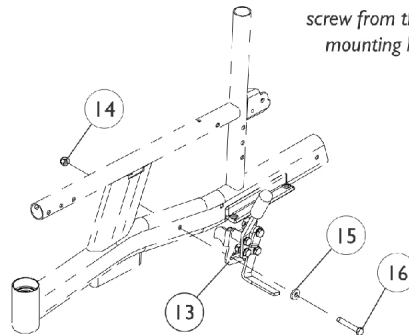

Accessories

Wheel Locks After 2/14/03

Wheel Lock Mounting Hardware
(Adult)

NOTE: Assemble left wheel lock to side frame using the 1/4-20 x 2-1/4" hex head cap screw from the controller mounting hardware.

Wheel Lock Mounting Hardware
(Hemi)

Accessories

Wheel Locks After 2/14/03

Item Number	Note	Part Number	Description	Quantity Per	
				Package	Assembly
1		1021406	Screw, Hex Head (1/4-20 x 1-1/4")	1	1
2		47376X024	Tip, Rubber Wheel Lock Handle, Black	1	1
3		1018733-NLA	NLA - Link, Stop, Black	1	1
4		1026103	Washer, Nylon (1/4 x 1/2 x 1/32")	1	8
5		1106326-NLA	NLA - Spacer Nylon (17/64 x 1/2 x 7/16")	1	1
6		7930333	Locknut (1/4-20)	25	4
7		1057912-NLA	NLA - Bracket, Black	1	1
8		1106325-NLA	NLA - Spacer Nylon (17/64 x 1/2 x 3/4")	1	1
9		1021405-NLA	NLA - Shoe, Wheel Lock	1	1
10		1028414	Handle, Wheel Lock, Black - Right/ Left	1	1
11		7930326-NLA	NLA - Package, Screw, Hex Head (1/4-20 x 3/4")	25	2
12		1030949	Screw, Hex Head (1/4-20 x 1-1/2")	1	1
13	A	1106300	Wheel Lock Assembly without Attaching Hardware Right	1	1
13	A	1106301	Wheel Lock Assembly without Attaching Hardware Left	1	1
14	C	1025736	Locknut (1/4-20)	1	1
15		1018739	Washer (1/4 x 5/8 x 3/32")	1	2
16	C	1037610	Screw, Hex Head (1/4-20 x 1-5/8")	1	1
17	B	1115552-NLA	NLA - Wheel Lock with Attaching Hardware, Adult	2	1
18	B,C	1115553-NLA	NLA - Wheel Lock with Attaching Hardware, Hemi	2	1
	D,E	1116397-NLA	NLA - Wheel Lock Attaching Hardware	2	1
NOTE: A - Includes items 1-12 B - Includes items 13-16 C - Hemi frame mounting hardware includes quantity of 2 each for items 14 and 16 D - Not Shown E - Includes 2 each of items 14, 15 and 16					