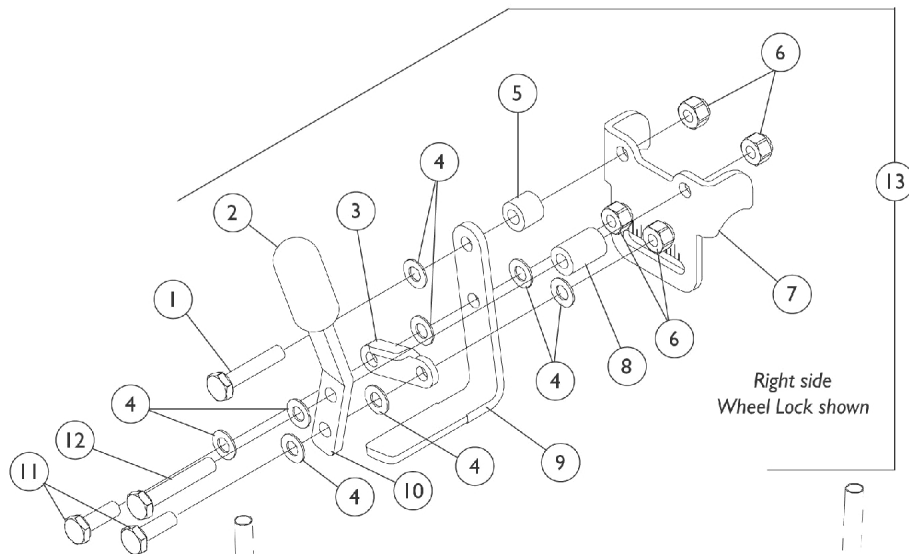

Accessories

Wheel Locks After 2/14/03

Wheel Lock Mounting Hardware
(Adult)

NOTE: Assemble left wheel lock to side frame using the 1/4-20 x 2-1/4" hex head cap screw from the controller mounting hardware.

Wheel Lock Mounting Hardware
(Hemi)

Accessories

Wheel Locks After 2/14/03

Item Number	Note	Part Number	Description	Quantity Per	
				Package	Assembly
1		1021406	Screw, Hex Head (1/4-20 x 1-1/4")	1	1
2		47376X024	Tip, Rubber Wheel Lock Handle, Black	1	1
3		1018733-NLA	NLA - Link, Stop, Black	1	1
4		1026103	Washer, Nylon (1/4 x 1/2 x 1/32")	1	8
5		1106326-NLA	NLA - Spacer Nylon (17/64 x 1/2 x 7/16")	1	1
6		7930333	Locknut (1/4-20)	25	4
7		1057912-NLA	NLA - Bracket, Black	1	1
8		1106325-NLA	NLA - Spacer Nylon (17/64 x 1/2 x 3/4")	1	1
9		1021405-NLA	NLA - Shoe, Wheel Lock	1	1
10		1028414	Handle, Wheel Lock, Black - Right/ Left	1	1
11		7930326-NLA	NLA - Package, Screw, Hex Head (1/4-20 x 3/4")	25	2
12		1030949	Screw, Hex Head (1/4-20 x 1-1/2")	1	1
13	A	1106300	Wheel Lock Assembly without Attaching Hardware Right	1	1
13	A	1106301	Wheel Lock Assembly without Attaching Hardware Left	1	1
14	C	1025736	Locknut (1/4-20)	1	1
15		1018739	Washer (1/4 x 5/8 x 3/32")	1	2
16	C	1037610	Screw, Hex Head (1/4-20 x 1-5/8")	1	1
17	B	1115552-NLA	NLA - Wheel Lock with Attaching Hardware, Adult	2	1
18	B,C	1115553-NLA	NLA - Wheel Lock with Attaching Hardware, Hemi	2	1
	D,E	1116397-NLA	NLA - Wheel Lock Attaching Hardware	2	1
NOTE: A - Includes items 1-12 B - Includes items 13-16 C - Hemi frame mounting hardware includes quantity of 2 each for items 14 and 16 D - Not Shown E - Includes 2 each of items 14, 15 and 16					