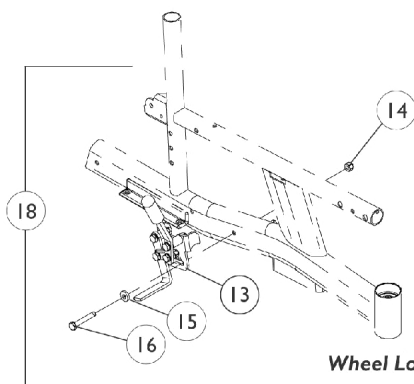

Accessories

Wheel Locks After 2/14/03

Wheel Lock Mounting Hardware
(Adult)

NOTE: Assemble left wheel lock to side frame using the 1/4-20 x 2-1/4" hex head cap screw from the controller mounting hardware.

Wheel Lock Mounting Hardware
(Hemi)

Accessories

Wheel Locks After 2/14/03

Item Number	Note	Part Number	Description	Quantity Per	
				Package	Assembly
1		1021406	Screw, Hex Head (1/4-20 x 1-1/4")	1	1
2		47376X024	Tip, Rubber Wheel Lock Handle, Black	1	1
3		1018733-NLA	NLA - Link, Stop, Black	1	1
4		1026103	Washer, Nylon (1/4 x 1/2 x 1/32")	1	8
5		1106326-NLA	NLA - Spacer Nylon (17/64 x 1/2 x 7/16")	1	1
6		7930333	Locknut (1/4-20)	25	4
7		1057912-NLA	NLA - Bracket, Black	1	1
8		1106325-NLA	NLA - Spacer Nylon (17/64 x 1/2 x 3/4")	1	1
9		1021405-NLA	NLA - Shoe, Wheel Lock	1	1
10		1028414	Handle, Wheel Lock, Black - Right/ Left	1	1
11		7930326-NLA	NLA - Package, Screw, Hex Head (1/4-20 x 3/4")	25	2
12		1030949	Screw, Hex Head (1/4-20 x 1-1/2")	1	1
13	A	1106300	Wheel Lock Assembly without Attaching Hardware Right	1	1
13	A	1106301	Wheel Lock Assembly without Attaching Hardware Left	1	1
14	C	1025736	Locknut (1/4-20)	1	1
15		1018739	Washer (1/4 x 5/8 x 3/32")	1	2
16	C	1037610	Screw, Hex Head (1/4-20 x 1-5/8")	1	1
17	B	1115552-NLA	NLA - Wheel Lock with Attaching Hardware, Adult	2	1
18	B,C	1115553-NLA	NLA - Wheel Lock with Attaching Hardware, Hemi	2	1
	D,E	1116397-NLA	NLA - Wheel Lock Attaching Hardware	2	1
NOTE: A - Includes items 1-12 B - Includes items 13-16 C - Hemi frame mounting hardware includes quantity of 2 each for items 14 and 16 D - Not Shown E - Includes 2 each of items 14, 15 and 16					