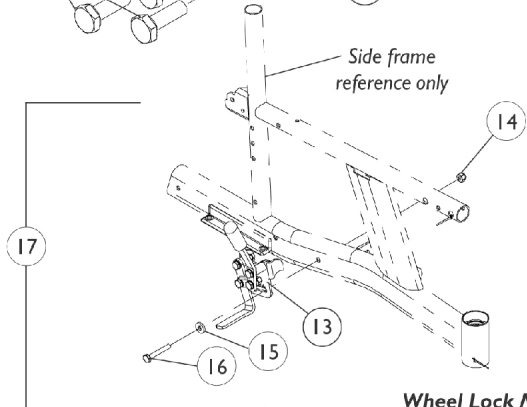

Accessories

Wheel Locks After 2/14/03

Wheel Lock Mounting Hardware
(Adult)

NOTE: Assemble left wheel lock to side frame using the 1/4-20 x 2-1/4" hex head cap screw from the controller mounting hardware.

Wheel Lock Mounting Hardware
(Hemi)

Accessories

Wheel Locks After 2/14/03

Item Number	Note	Part Number	Description	Quantity Per	
				Package	Assembly
1		1021406	Screw, Hex Head (1/4-20 x 1-1/4")	1	1
2		47376X024	Tip, Rubber Wheel Lock Handle, Black	1	1
3		1018733-NLA	NLA - Link, Stop, Black	1	1
4		1026103	Washer, Nylon (1/4 x 1/2 x 1/32")	1	8
5		1106326-NLA	NLA - Spacer Nylon (17/64 x 1/2 x 7/16")	1	1
6		7930333	Locknut (1/4-20)	25	4
7		1057912-NLA	NLA - Bracket, Black	1	1
8		1106325-NLA	NLA - Spacer Nylon (17/64 x 1/2 x 3/4")	1	1
9		1021405-NLA	NLA - Shoe, Wheel Lock	1	1
10		1028414	Handle, Wheel Lock, Black - Right/ Left	1	1
11		7930326-NLA	NLA - Package, Screw, Hex Head (1/4-20 x 3/4")	25	2
12		1030949	Screw, Hex Head (1/4-20 x 1-1/2")	1	1
13	A	1106300	Wheel Lock Assembly without Attaching Hardware Right	1	1
13	A	1106301	Wheel Lock Assembly without Attaching Hardware Left	1	1
14	C	1025736	Locknut (1/4-20)	1	1
15		1018739	Washer (1/4 x 5/8 x 3/32")	1	2
16	C	1037610	Screw, Hex Head (1/4-20 x 1-5/8")	1	1
17	B	1115552-NLA	NLA - Wheel Lock with Attaching Hardware, Adult	2	1
18	B,C	1115553-NLA	NLA - Wheel Lock with Attaching Hardware, Hemi	2	1
	D,E	1116397-NLA	NLA - Wheel Lock Attaching Hardware	2	1
NOTE: A - Includes items 1-12 B - Includes items 13-16 C - Hemi frame mounting hardware includes quantity of 2 each for items 14 and 16 D - Not Shown E - Includes 2 each of items 14, 15 and 16					