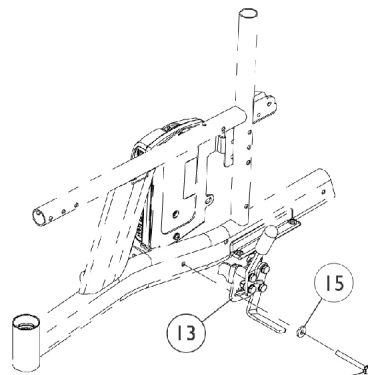

Accessories

Wheel Locks After 2/14/03

Wheel Lock Mounting Hardware
(Adult)

NOTE: Assemble left wheel lock to side frame using the 1/4-20 x 2-1/4" hex head cap screw from the controller mounting hardware.

Wheel Lock Mounting Hardware
(Hemi)

Accessories

Wheel Locks After 2/14/03

Item Number	Note	Part Number	Description	Quantity Per	
				Package	Assembly
1		1021406	Screw, Hex Head (1/4-20 x 1-1/4")	1	1
2		47376X024	Tip, Rubber Wheel Lock Handle, Black	1	1
3		1018733-NLA	NLA - Link, Stop, Black	1	1
4		1026103	Washer, Nylon (1/4 x 1/2 x 1/32")	1	8
5		1106326-NLA	NLA - Spacer Nylon (17/64 x 1/2 x 7/16")	1	1
6		7930333	Locknut (1/4-20)	25	4
7		1057912-NLA	NLA - Bracket, Black	1	1
8		1106325-NLA	NLA - Spacer Nylon (17/64 x 1/2 x 3/4")	1	1
9		1021405-NLA	NLA - Shoe, Wheel Lock	1	1
10		1028414	Handle, Wheel Lock, Black - Right/ Left	1	1
11		7930326-NLA	NLA - Package, Screw, Hex Head (1/4-20 x 3/4")	25	2
12		1030949	Screw, Hex Head (1/4-20 x 1-1/2")	1	1
13	A	1106300	Wheel Lock Assembly without Attaching Hardware Right	1	1
13	A	1106301	Wheel Lock Assembly without Attaching Hardware Left	1	1
14	C	1025736	Locknut (1/4-20)	1	1
15		1018739	Washer (1/4 x 5/8 x 3/32")	1	2
16	C	1037610	Screw, Hex Head (1/4-20 x 1-5/8")	1	1
17	B	1115552-NLA	NLA - Wheel Lock with Attaching Hardware, Adult	2	1
18	B,C	1115553-NLA	NLA - Wheel Lock with Attaching Hardware, Hemi	2	1
	D,E	1116397-NLA	NLA - Wheel Lock Attaching Hardware	2	1
NOTE: A - Includes items 1-12 B - Includes items 13-16 C - Hemi frame mounting hardware includes quantity of 2 each for items 14 and 16 D - Not Shown E - Includes 2 each of items 14, 15 and 16					