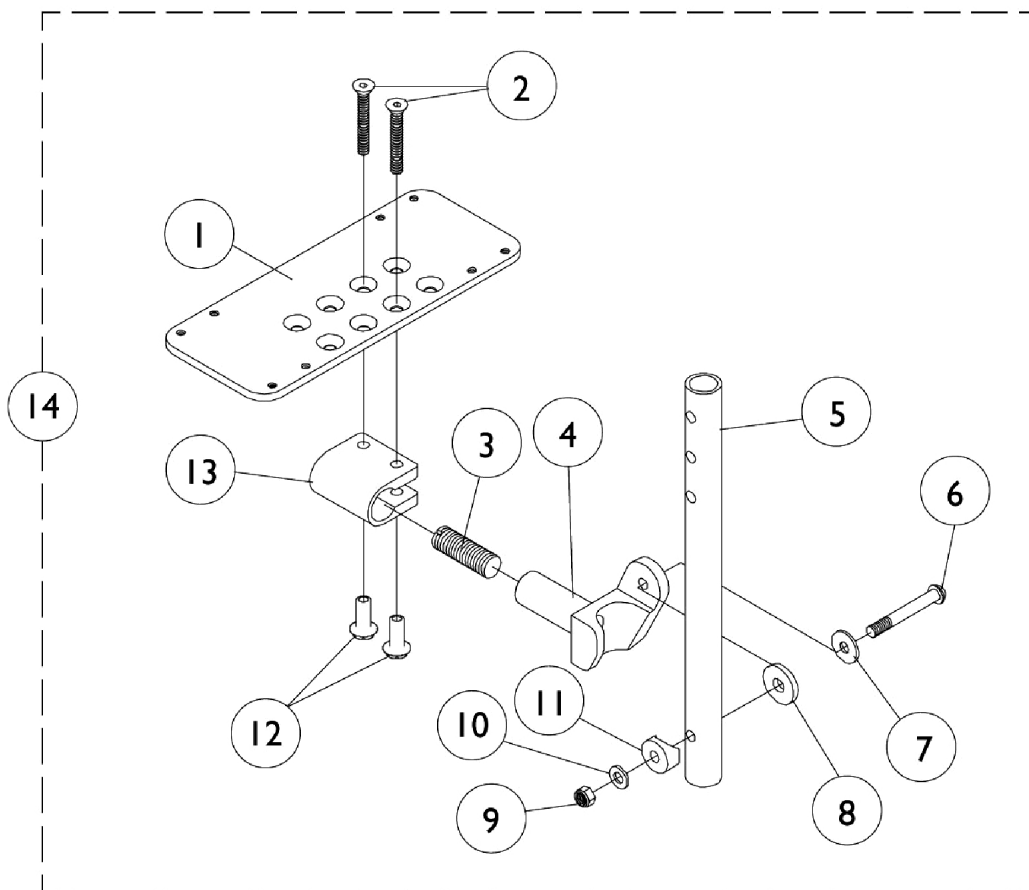

Adjustable Angle Footplate with Pivot Tube - AT5543 (Before 6/1/03)

Adjustable Angle Footplate with Pivot Tube - AT5543 (Before 6/1/03)

Item Number	Note	Part Number	Description	Quantity Per	
				Package	Assembly
1		1060425-NLA	NLA - Footplate, Adjustable Angle, Small, Black (3-1/4" W x 8" L)	1	1
1		1060426-NLA	NLA - Footplate, Adjustable Angle, Medium, Black (4-1/4" W x 8" L)	1	1
1		1060427-NLA	NLA - Footplate, Adjustable Angle, Large, Black (5-1/4" W x 8" L)	1	1
1		1062569-NLA	NLA - Footplate, Adjustable Angle, Extra Large, Black (6-1/4" W x 8" L)	1	1
2	A	1029545	Screw, Socket Flat Head (1/4-20 x 3/4")	1	2
3		1048816	Screw, Nylon Adjustment (1/2-13 x 7/8")	1	1
4		1052102	Hinge, Footplate - Right	1	1
4		1052103	Hinge, Footplate - Left	1	1
5		1120384-NLA	NLA - Tube, Pivot/Slide, Straight - Alum. (9-7/8" L)	1	1
5		1120385	Tube, Pivot/Slide, Straight - Black (11-7/8" L)	1	1
6		7930321-NLA	NLA Package, Screw, Socket Button Head (1/4-20 x 1-7/8")	25	1
7		1026900	Washer (1/4 x 23/32 x 1/16")	1	1
8		7930313	Package, Washer, Nylon (5/16 x 7/8 x 1/8")	25	1
9		7930333	Locknut (1/4-20)	25	1
10		1026907	Washer (1/4 x 1/2 x 1/16")	1	1
11		1025457	Spacer, Coved (1/4 x 3/4 x 11/32")	1	1
12	A	1082686	Nut, Barrel, Hex Head (1/4-20 x 11/16")	1	2
13	A	1058517	Clamp, Footplate	1	1
14		See Chart	#14 90 Degree and 70 Degree MFX	1	1
14		See Chart	#14 70 Degree Tapered	1	1
14		See Chart	#14 60 Degree, 60 Degree MFX, 70 Degree Non-Tapered, & ELR's	1	1

Adjustable Angle Footplate with Pivot Tube - AT5543 (Before 6/1/03)

Item #14 Adjustable Angle Footplate w/ Pivot Tube

70 Degree Tapered

Straight Pivot Tube (9-7/8")	Right	Left
16" Wide (4-1/4" Footplate)	1060430	1060431
ALPT Straight Pivot Tube (11-7/8")	Right	Left
16" Wide (4-1/4" Footplate)	1062576-NLA	1062577-NLA