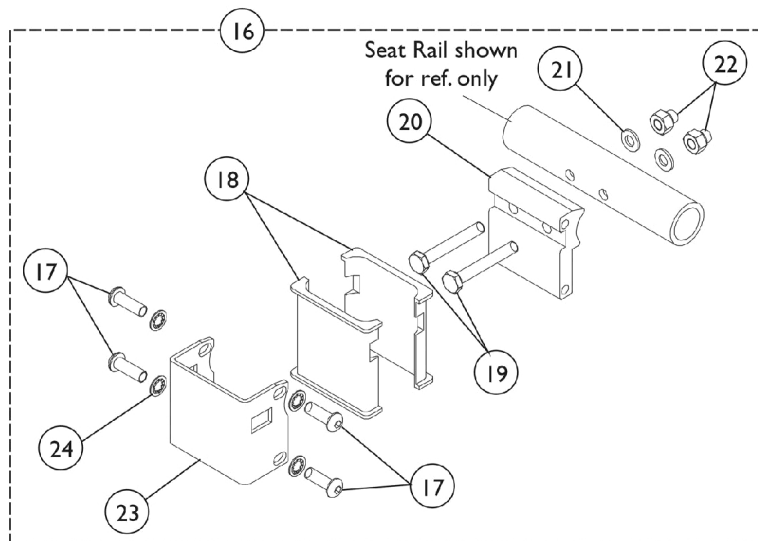

"T" Arms and Hardware

"T" Arms and Hardware

Item Number	Note	Part Number	Description	Quantity Per	
				Package	Assembly
1	A	8881053570	Kit, Arm Pad w/ Screws, Desk Length (Pair)	2	1
1	A	8881053571	Kit, Arm Pad w/ Screws, Full Length (Pair)	2	1
2		1026107	Screw, Phillips Pan Head (#10-32 x 1-3/8")	1	2
3		1069639	T-Arm Assembly w/ Plug Buttons, Desk Length, Low Range, Black	1	1
3		1069641	T-Arm Assembly w/ Plug Buttons, Desk Length, High Range, Black	1	1
3		1069643	T-Arm Assembly w/ Plug Buttons, Full Length, Low Range, Black	1	1
3		1069645	T-Arm Assembly w/ Plug Buttons, Full Length, High Range, Black	1	1
4		1027095	Plug Button, Black (7/8")	1	2
5		1069635	Post, Arm, Low Range	1	1
5		1069637	Post, Arm, High Range	1	1
6		1073424	Kit, Clothing Guard, Low Range - Right	1	1
6		1073425	Kit, Clothing Guard, Low Range - Left	1	1
6		1073422	Kit, Clothing Guard, High Range - Right	1	1
6		1073423	Kit, Clothing Guard, High Range - Left	1	1
7		1069652-NLA	NLA - Guard, Clothing, Low Range	1	1
7		1069651-NLA	NLA - Guard, Clothing, High Range	1	1
8		1069634	Tube, Support, Low Range, Black - Right	1	1
8		1073247-NLA	NLA - Tube, Support, Low Range, Black - Left	1	1
8		1069650-NLA	NLA - Tube, Support, High Range, Black - Right	1	1
8		1073246	Tube, Support, High Range, Black - Left	1	1
9		1028427	Grip, Foam	1	1
10		1025731	Locknut (#10-32)	1	1
11		1076839-NLA	NLA - Lever, Locking	1	1
12		1025716	Screw, Phillips Pan Head (#10-32 x 11/16")	1	1
13		1073196-NLA	NLA - Spring, Torsion	1	1
14		1006773-NLA	NLA - Screw, Socket Button Head (1/4-20 x 1/2")	1	3
15		1075069-NLA	NLA - Clamp, Clothing Guard - Right	1	1
15		1075070-NLA	NLA - Clamp, Clothing Guard - Left	1	1
16		1069632	Arm Socket Assembly, Bolt On	1	1
17		1055305-NLA	NLA - Screw, Socket Button Head (1/4-28 x 3/4")	1	4
18		1069609	Insert, Arm Socket, Black	1	2
19		1055348	Screw, Hex Head (1/4-28 x 1-3/4")	1	2
20		1069629-NLA	NLA - Bracket, T-Arm Socket, Threaded, Black	1	1
21		1026907	Washer (1/4 x 1/2 x 1/16")	1	2
22		1085111	Nut, Hex (1/4-28)	1	3
23		1069620-NLA	NLA - Bracket, Socket, Black	1	1
24		1026108	Lockwasher (1/4 x 15/32 x 1/64")	1	4
	B	See Chart	"T" Arm Kits	1	1