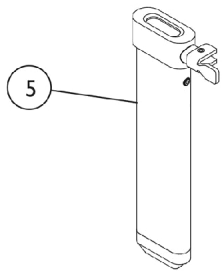

"T" Arms and Hardware

"T" Arms and Hardware

Item Number	Note	Part Number	Description	Quantity Per	
				Package	Assembly
1	A	8881053570	Kit, Arm Pad w/ Screws, Desk Length (Pair)	2	1
1	A	8881053571	Kit, Arm Pad w/ Screws, Full Length (Pair)	2	1
2		1026107	Screw, Phillips Pan Head (#10-32 x 1-3/8")	1	2
3		1069639	T-Arm Assembly w/ Plug Buttons, Desk Length, Low Range, Black	1	1
3		1069641	T-Arm Assembly w/ Plug Buttons, Desk Length, High Range, Black	1	1
3		1069643	T-Arm Assembly w/ Plug Buttons, Full Length, Low Range, Black	1	1
3		1069645	T-Arm Assembly w/ Plug Buttons, Full Length, High Range, Black	1	1
4		1027095	Plug Button, Black (7/8")	1	2
5		1069635	Post, Arm, Low Range	1	1
5		1069637	Post, Arm, High Range	1	1
6		1073424	Kit, Clothing Guard, Low Range - Right	1	1
6		1073425	Kit, Clothing Guard, Low Range - Left	1	1
6		1073422	Kit, Clothing Guard, High Range - Right	1	1
6		1073423	Kit, Clothing Guard, High Range - Left	1	1
7		1069652-NLA	NLA - Guard, Clothing, Low Range	1	1
7		1069651-NLA	NLA - Guard, Clothing, High Range	1	1
8		1069634	Tube, Support, Low Range, Black - Right	1	1
8		1073247-NLA	NLA - Tube, Support, Low Range, Black - Left	1	1
8		1069650-NLA	NLA - Tube, Support, High Range, Black - Right	1	1
8		1073246	Tube, Support, High Range, Black - Left	1	1
9		1028427	Grip, Foam	1	1
10		1025731	Locknut (#10-32)	1	1
11		1076839-NLA	NLA - Lever, Locking	1	1
12		1025716	Screw, Phillips Pan Head (#10-32 x 11/16")	1	1
13		1073196-NLA	NLA - Spring, Torsion	1	1
14		1006773-NLA	NLA - Screw, Socket Button Head (1/4-20 x 1/2")	1	3
15		1075069-NLA	NLA - Clamp, Clothing Guard - Right	1	1
15		1075070-NLA	NLA - Clamp, Clothing Guard - Left	1	1
16		1069632	Arm Socket Assembly, Bolt On	1	1
17		1055305-NLA	NLA - Screw, Socket Button Head (1/4-28 x 3/4")	1	4
18		1069609	Insert, Arm Socket, Black	1	2
19		1055348	Screw, Hex Head (1/4-28 x 1-3/4")	1	2
20		1069629-NLA	NLA - Bracket, T-Arm Socket, Threaded, Black	1	1
21		1026907	Washer (1/4 x 1/2 x 1/16")	1	2
22		1085111	Nut, Hex (1/4-28)	1	3
23		1069620-NLA	NLA - Bracket, Socket, Black	1	1
24		1026108	Lockwasher (1/4 x 15/32 x 1/64")	1	4
	B	See Chart	"T" Arm Kits	1	1