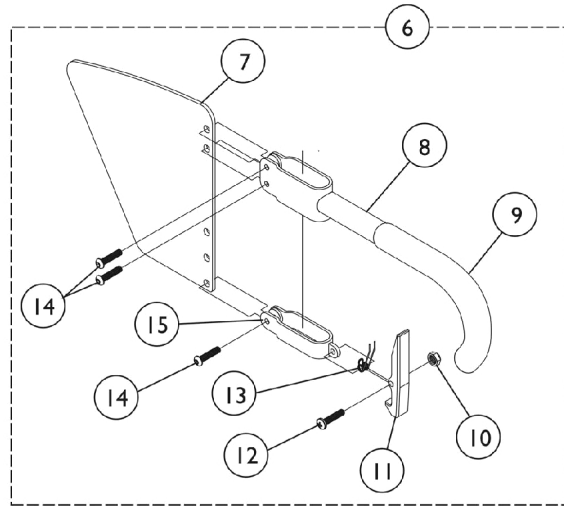

"T" Arms and Hardware

"T" Arms and Hardware

Item Number	Note	Part Number	Description	Quantity Per	
				Package	Assembly
1	A	8881053570	Kit, Arm Pad w/ Screws, Desk Length (Pair)	2	1
1	A	8881053571	Kit, Arm Pad w/ Screws, Full Length (Pair)	2	1
2		1026107	Screw, Phillips Pan Head (#10-32 x 1-3/8")	1	2
3		1069639	T-Arm Assembly w/ Plug Buttons, Desk Length, Low Range, Black	1	1
3		1069641	T-Arm Assembly w/ Plug Buttons, Desk Length, High Range, Black	1	1
3		1069643	T-Arm Assembly w/ Plug Buttons, Full Length, Low Range, Black	1	1
3		1069645	T-Arm Assembly w/ Plug Buttons, Full Length, High Range, Black	1	1
4		1027095	Plug Button, Black (7/8")	1	2
5		1069635	Post, Arm, Low Range	1	1
5		1069637	Post, Arm, High Range	1	1
6		1073424	Kit, Clothing Guard, Low Range - Right	1	1
6		1073425	Kit, Clothing Guard, Low Range - Left	1	1
6		1073422	Kit, Clothing Guard, High Range - Right	1	1
6		1073423	Kit, Clothing Guard, High Range - Left	1	1
7		1069652-NLA	NLA - Guard, Clothing, Low Range	1	1
7		1069651-NLA	NLA - Guard, Clothing, High Range	1	1
8		1069634	Tube, Support, Low Range, Black - Right	1	1
8		1073247-NLA	NLA - Tube, Support, Low Range, Black - Left	1	1
8		1069650-NLA	NLA - Tube, Support, High Range, Black - Right	1	1
8		1073246	Tube, Support, High Range, Black - Left	1	1
9		1028427	Grip, Foam	1	1
10		1025731	Locknut (#10-32)	1	1
11		1076839-NLA	NLA - Lever, Locking	1	1
12		1025716	Screw, Phillips Pan Head (#10-32 x 11/16")	1	1
13		1073196-NLA	NLA - Spring, Torsion	1	1
14		1006773-NLA	NLA - Screw, Socket Button Head (1/4-20 x 1/2")	1	3
15		1075069-NLA	NLA - Clamp, Clothing Guard - Right	1	1
15		1075070-NLA	NLA - Clamp, Clothing Guard - Left	1	1
16		1069632	Arm Socket Assembly, Bolt On	1	1
17		1055305-NLA	NLA - Screw, Socket Button Head (1/4-28 x 3/4")	1	4
18		1069609	Insert, Arm Socket, Black	1	2
19		1055348	Screw, Hex Head (1/4-28 x 1-3/4")	1	2
20		1069629-NLA	NLA - Bracket, T-Arm Socket, Threaded, Black	1	1
21		1026907	Washer (1/4 x 1/2 x 1/16")	1	2
22		1085111	Nut, Hex (1/4-28)	1	3
23		1069620-NLA	NLA - Bracket, Socket, Black	1	1
24		1026108	Lockwasher (1/4 x 15/32 x 1/64")	1	4
	B	See Chart	"T" Arm Kits	1	1