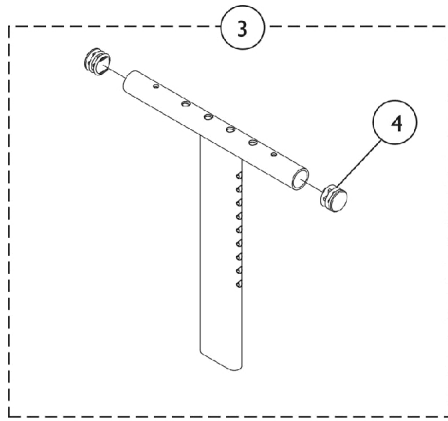

"T" Arms and Hardware

"T" Arms and Hardware

Item Number	Note	Part Number	Description	Quantity Per	
				Package	Assembly
1	A	8881053570	Kit, Arm Pad w/ Screws, Desk Length (Pair)	2	1
1	A	8881053571	Kit, Arm Pad w/ Screws, Full Length (Pair)	2	1
2		1026107	Screw, Phillips Pan Head (#10-32 x 1-3/8")	1	2
3		1069639	T-Arm Assembly w/ Plug Buttons, Desk Length, Low Range, Black	1	1
3		1069641	T-Arm Assembly w/ Plug Buttons, Desk Length, High Range, Black	1	1
3		1069643	T-Arm Assembly w/ Plug Buttons, Full Length, Low Range, Black	1	1
3		1069645	T-Arm Assembly w/ Plug Buttons, Full Length, High Range, Black	1	1
4		1027095	Plug Button, Black (7/8")	1	2
5		1069635	Post, Arm, Low Range	1	1
5		1069637	Post, Arm, High Range	1	1
6		1073424	Kit, Clothing Guard, Low Range - Right	1	1
6		1073425	Kit, Clothing Guard, Low Range - Left	1	1
6		1073422	Kit, Clothing Guard, High Range - Right	1	1
6		1073423	Kit, Clothing Guard, High Range - Left	1	1
7		1069652-NLA	NLA - Guard, Clothing, Low Range	1	1
7		1069651-NLA	NLA - Guard, Clothing, High Range	1	1
8		1069634	Tube, Support, Low Range, Black - Right	1	1
8		1073247-NLA	NLA - Tube, Support, Low Range, Black - Left	1	1
8		1069650-NLA	NLA - Tube, Support, High Range, Black - Right	1	1
8		1073246	Tube, Support, High Range, Black - Left	1	1
9		1028427	Grip, Foam	1	1
10		1025731	Locknut (#10-32)	1	1
11		1076839-NLA	NLA - Lever, Locking	1	1
12		1025716	Screw, Phillips Pan Head (#10-32 x 11/16")	1	1
13		1073196-NLA	NLA - Spring, Torsion	1	1
14		1006773-NLA	NLA - Screw, Socket Button Head (1/4-20 x 1/2")	1	3
15		1075069-NLA	NLA - Clamp, Clothing Guard - Right	1	1
15		1075070-NLA	NLA - Clamp, Clothing Guard - Left	1	1
16		1069632	Arm Socket Assembly, Bolt On	1	1
17		1055305-NLA	NLA - Screw, Socket Button Head (1/4-28 x 3/4")	1	4
18		1069609	Insert, Arm Socket, Black	1	2
19		1055348	Screw, Hex Head (1/4-28 x 1-3/4")	1	2
20		1069629-NLA	NLA - Bracket, T-Arm Socket, Threaded, Black	1	1
21		1026907	Washer (1/4 x 1/2 x 1/16")	1	2
22		1085111	Nut, Hex (1/4-28)	1	3
23		1069620-NLA	NLA - Bracket, Socket, Black	1	1
24		1026108	Lockwasher (1/4 x 15/32 x 1/64")	1	4
	B	See Chart	"T" Arm Kits	1	1