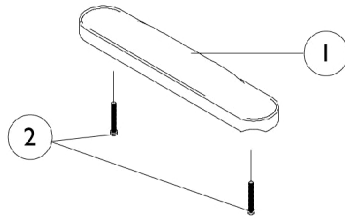

## "T" Arm and Hardware

Item Number	Note	Part Number	Description	Quantity Per	
				Package	Assembly
1	A	8881011810-NL A	NLA - Arm Pad, Desk Length w/ Law Label	1	1
1	A	8881053578	Kit, Arm Pad w/ Screws, Desk Length (9" L x 2" W) (Pair)	2	1
1	A	8881011813-NL A	NLA - Pad, Arm, Full Length w/ Law Label	1	1
1	A	8881053577	Kit, Arm Pad w/ Screws, Full Length (14" L x 2" W) (Pair)	2	1
2		1055205	Package, Screw Phillips Pan Head (#10-32 x 1-3/8")	2	1
3		1069639	T-Arm Assembly w/ Plug Buttons, Desk Length, Low Range, Black	1	1
3		1069643	T-Arm Assembly w/ Plug Buttons, Full Length, Low Range, Black	1	1
3		1069641	T-Arm Assembly w/ Plug Buttons, Desk Length, High Range, Black	1	1
3		1069645	T-Arm Assembly w/ Plug Buttons, Full Length, High Range, Black	1	1
4		1027095	Plug Button, Black (7/8")	1	2
5		1069635	Post, Arm, Low Range	1	1
5		1069637	Post, Arm, High Range	1	1
6		1073424	Kit, Clothing Guard, Low Range - Right	1	1
6		1073425	Kit, Clothing Guard, Low Range - Left	1	1
6		1073422	Kit, Clothing Guard, High Range - Right	1	1
6		1073423	Kit, Clothing Guard, High Range - Left	1	1
7		1069652-NLA	NLA - Guard, Clothing, Low Range	1	1
7		1069651-NLA	NLA - Guard, Clothing, High Range	1	1
8		1069634	Tube, Support, Low Range, Black - Right	1	1
8		1073247-NLA	NLA - Tube, Support, Low Range, Black - Left	1	1
8		1069650-NLA	NLA - Tube, Support, High Range, Black - Right	1	1
8		1073246	Tube, Support, High Range, Black - Left	1	1
9		1028427	Grip, Foam	1	1
10		1025731	Locknut (#10-32)	1	1
11		1076839-NLA	NLA - Lever, Locking	1	1
12		1025716	Screw, Phillips Pan Head (#10-32 x 11/16")	1	1
13		1073196-NLA	NLA - Spring, Torsion	1	1
14		1006773-NLA	NLA - Screw, Socket Button Head (1/4-20 x 1/2")	1	3
15		1075069-NLA	NLA - Clamp, Clothing Guard - Right	1	1
15		1075070-NLA	NLA - Clamp, Clothing Guard - Left	1	1
16		1069627-NLA	NLA - Arm Socket Assembly, Clamp On	1	1
17		1069605	Clamp, "T" Arm Socket - Inside	1	1
18		1026907	Washer (1/4 x 1/2 x 1/16")	1	3
19		1055298	Screw, Hex Head (1/4-28 x 1-5/8")	1	3
20		1075162-NLA	NLA - Clamp, "T" Arm Socket - Outside	1	1
21		1055346-NLA	NLA - Screw, Hex Head (1/4-28 x 3/4")	1	4
22		1026108	Lockwasher (1/4 x 15/32 x 1/64")	1	4
23		1069620-NLA	NLA - Bracket, Socket, Black	1	1
24		1069609	Insert, Arm Socket, Black	1	2
25		1058545	Lever, Actuator	1	1