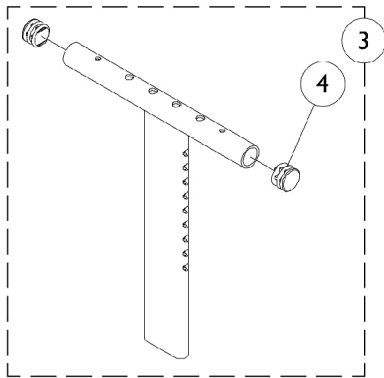

## "T" Arm and Hardware

Item Number	Note	Part Number	Description	Quantity Per	
				Package	Assembly
1	A	8881011810-NL A	NLA - Arm Pad, Desk Length w/ Law Label	1	1
1	A	8881053578	Kit, Arm Pad w/ Screws, Desk Length (9" L x 2" W) (Pair)	2	1
1	A	8881011813-NL A	NLA - Pad, Arm, Full Length w/ Law Label	1	1
1	A	8881053577	Kit, Arm Pad w/ Screws, Full Length (14" L x 2" W) (Pair)	2	1
2		1055205	Package, Screw Phillips Pan Head (#10-32 x 1-3/8")	2	1
3		1069639	T-Arm Assembly w/ Plug Buttons, Desk Length, Low Range, Black	1	1
3		1069643	T-Arm Assembly w/ Plug Buttons, Full Length, Low Range, Black	1	1
3		1069641	T-Arm Assembly w/ Plug Buttons, Desk Length, High Range, Black	1	1
3		1069645	T-Arm Assembly w/ Plug Buttons, Full Length, High Range, Black	1	1
4		1027095	Plug Button, Black (7/8")	1	2
5		1069635	Post, Arm, Low Range	1	1
5		1069637	Post, Arm, High Range	1	1
6		1073424	Kit, Clothing Guard, Low Range - Right	1	1
6		1073425	Kit, Clothing Guard, Low Range - Left	1	1
6		1073422	Kit, Clothing Guard, High Range - Right	1	1
6		1073423	Kit, Clothing Guard, High Range - Left	1	1
7		1069652-NLA	NLA - Guard, Clothing, Low Range	1	1
7		1069651-NLA	NLA - Guard, Clothing, High Range	1	1
8		1069634	Tube, Support, Low Range, Black - Right	1	1
8		1073247-NLA	NLA - Tube, Support, Low Range, Black - Left	1	1
8		1069650-NLA	NLA - Tube, Support, High Range, Black - Right	1	1
8		1073246	Tube, Support, High Range, Black - Left	1	1
9		1028427	Grip, Foam	1	1
10		1025731	Locknut (#10-32)	1	1
11		1076839-NLA	NLA - Lever, Locking	1	1
12		1025716	Screw, Phillips Pan Head (#10-32 x 11/16")	1	1
13		1073196-NLA	NLA - Spring, Torsion	1	1
14		1006773-NLA	NLA - Screw, Socket Button Head (1/4-20 x 1/2")	1	3
15		1075069-NLA	NLA - Clamp, Clothing Guard - Right	1	1
15		1075070-NLA	NLA - Clamp, Clothing Guard - Left	1	1
16		1069627-NLA	NLA - Arm Socket Assembly, Clamp On	1	1
17		1069605	Clamp, "T" Arm Socket - Inside	1	1
18		1026907	Washer (1/4 x 1/2 x 1/16")	1	3
19		1055298	Screw, Hex Head (1/4-28 x 1-5/8")	1	3
20		1075162-NLA	NLA - Clamp, "T" Arm Socket - Outside	1	1
21		1055346-NLA	NLA - Screw, Hex Head (1/4-28 x 3/4")	1	4
22		1026108	Lockwasher (1/4 x 15/32 x 1/64")	1	4
23		1069620-NLA	NLA - Bracket, Socket, Black	1	1
24		1069609	Insert, Arm Socket, Black	1	2
25		1058545	Lever, Actuator	1	1