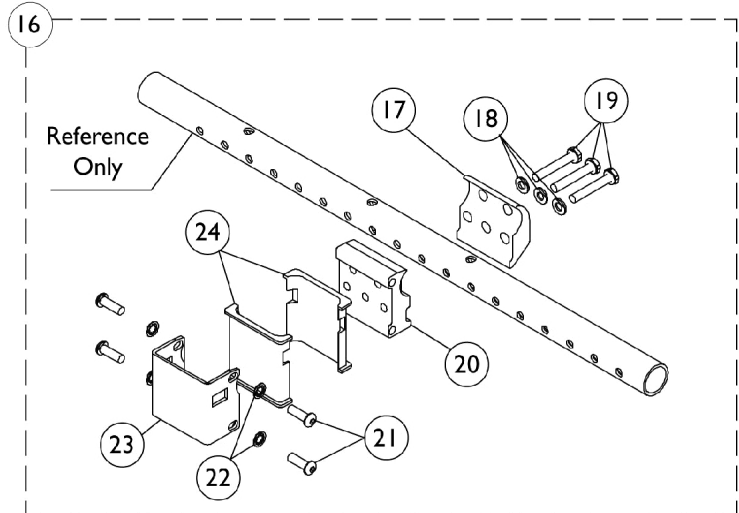

## "T" Arm and Hardware

Item Number	Note	Part Number	Description	Quantity Per	
				Package	Assembly
1	A	8881011810-NL A	NLA - Arm Pad, Desk Length w/ Law Label	1	1
1	A	8881053578	Kit, Arm Pad w/ Screws, Desk Length (9" L x 2" W) (Pair)	2	1
1	A	8881011813-NL A	NLA - Pad, Arm, Full Length w/ Law Label	1	1
1	A	8881053577	Kit, Arm Pad w/ Screws, Full Length (14" L x 2" W) (Pair)	2	1
2		1055205	Package, Screw Phillips Pan Head (#10-32 x 1-3/8")	2	1
3		1069639	T-Arm Assembly w/ Plug Buttons, Desk Length, Low Range, Black	1	1
3		1069643	T-Arm Assembly w/ Plug Buttons, Full Length, Low Range, Black	1	1
3		1069641	T-Arm Assembly w/ Plug Buttons, Desk Length, High Range, Black	1	1
3		1069645	T-Arm Assembly w/ Plug Buttons, Full Length, High Range, Black	1	1
4		1027095	Plug Button, Black (7/8")	1	2
5		1069635	Post, Arm, Low Range	1	1
5		1069637	Post, Arm, High Range	1	1
6		1073424	Kit, Clothing Guard, Low Range - Right	1	1
6		1073425	Kit, Clothing Guard, Low Range - Left	1	1
6		1073422	Kit, Clothing Guard, High Range - Right	1	1
6		1073423	Kit, Clothing Guard, High Range - Left	1	1
7		1069652-NLA	NLA - Guard, Clothing, Low Range	1	1
7		1069651-NLA	NLA - Guard, Clothing, High Range	1	1
8		1069634	Tube, Support, Low Range, Black - Right	1	1
8		1073247-NLA	NLA - Tube, Support, Low Range, Black - Left	1	1
8		1069650-NLA	NLA - Tube, Support, High Range, Black - Right	1	1
8		1073246	Tube, Support, High Range, Black - Left	1	1
9		1028427	Grip, Foam	1	1
10		1025731	Locknut (#10-32)	1	1
11		1076839-NLA	NLA - Lever, Locking	1	1
12		1025716	Screw, Phillips Pan Head (#10-32 x 11/16")	1	1
13		1073196-NLA	NLA - Spring, Torsion	1	1
14		1006773-NLA	NLA - Screw, Socket Button Head (1/4-20 x 1/2")	1	3
15		1075069-NLA	NLA - Clamp, Clothing Guard - Right	1	1
15		1075070-NLA	NLA - Clamp, Clothing Guard - Left	1	1
16		1069627-NLA	NLA - Arm Socket Assembly, Clamp On	1	1
17		1069605	Clamp, "T" Arm Socket - Inside	1	1
18		1026907	Washer (1/4 x 1/2 x 1/16")	1	3
19		1055298	Screw, Hex Head (1/4-28 x 1-5/8")	1	3
20		1075162-NLA	NLA - Clamp, "T" Arm Socket - Outside	1	1
21		1055346-NLA	NLA - Screw, Hex Head (1/4-28 x 3/4")	1	4
22		1026108	Lockwasher (1/4 x 15/32 x 1/64")	1	4
23		1069620-NLA	NLA - Bracket, Socket, Black	1	1
24		1069609	Insert, Arm Socket, Black	1	2
25		1058545	Lever, Actuator	1	1