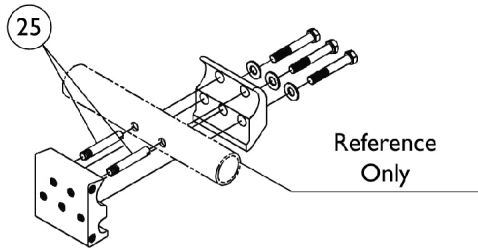

## "T" Arm and Hardware

Item Number	Note	Part Number	Description	Quantity Per	
				Package	Assembly
1	A	8881011810-NL A	NLA - Arm Pad, Desk Length w/ Law Label	1	1
1	A	8881053578	Kit, Arm Pad w/ Screws, Desk Length (9" L x 2" W) (Pair)	2	1
1	A	8881011813-NL A	NLA - Pad, Arm, Full Length w/ Law Label	1	1
1	A	8881053577	Kit, Arm Pad w/ Screws, Full Length (14" L x 2" W) (Pair)	2	1
2		1055205	Package, Screw Phillips Pan Head (#10-32 x 1-3/8")	2	1
3		1069639	T-Arm Assembly w/ Plug Buttons, Desk Length, Low Range, Black	1	1
3		1069643	T-Arm Assembly w/ Plug Buttons, Full Length, Low Range, Black	1	1
3		1069641	T-Arm Assembly w/ Plug Buttons, Desk Length, High Range, Black	1	1
3		1069645	T-Arm Assembly w/ Plug Buttons, Full Length, High Range, Black	1	1
4		1027095	Plug Button, Black (7/8")	1	2
5		1069635	Post, Arm, Low Range	1	1
5		1069637	Post, Arm, High Range	1	1
6		1073424	Kit, Clothing Guard, Low Range - Right	1	1
6		1073425	Kit, Clothing Guard, Low Range - Left	1	1
6		1073422	Kit, Clothing Guard, High Range - Right	1	1
6		1073423	Kit, Clothing Guard, High Range - Left	1	1
7		1069652-NLA	NLA - Guard, Clothing, Low Range	1	1
7		1069651-NLA	NLA - Guard, Clothing, High Range	1	1
8		1069634	Tube, Support, Low Range, Black - Right	1	1
8		1073247-NLA	NLA - Tube, Support, Low Range, Black - Left	1	1
8		1069650-NLA	NLA - Tube, Support, High Range, Black - Right	1	1
8		1073246	Tube, Support, High Range, Black - Left	1	1
9		1028427	Grip, Foam	1	1
10		1025731	Locknut (#10-32)	1	1
11		1076839-NLA	NLA - Lever, Locking	1	1
12		1025716	Screw, Phillips Pan Head (#10-32 x 11/16")	1	1
13		1073196-NLA	NLA - Spring, Torsion	1	1
14		1006773-NLA	NLA - Screw, Socket Button Head (1/4-20 x 1/2")	1	3
15		1075069-NLA	NLA - Clamp, Clothing Guard - Right	1	1
15		1075070-NLA	NLA - Clamp, Clothing Guard - Left	1	1
16		1069627-NLA	NLA - Arm Socket Assembly, Clamp On	1	1
17		1069605	Clamp, "T" Arm Socket - Inside	1	1
18		1026907	Washer (1/4 x 1/2 x 1/16")	1	3
19		1055298	Screw, Hex Head (1/4-28 x 1-5/8")	1	3
20		1075162-NLA	NLA - Clamp, "T" Arm Socket - Outside	1	1
21		1055346-NLA	NLA - Screw, Hex Head (1/4-28 x 3/4")	1	4
22		1026108	Lockwasher (1/4 x 15/32 x 1/64")	1	4
23		1069620-NLA	NLA - Bracket, Socket, Black	1	1
24		1069609	Insert, Arm Socket, Black	1	2
25		1058545	Lever, Actuator	1	1