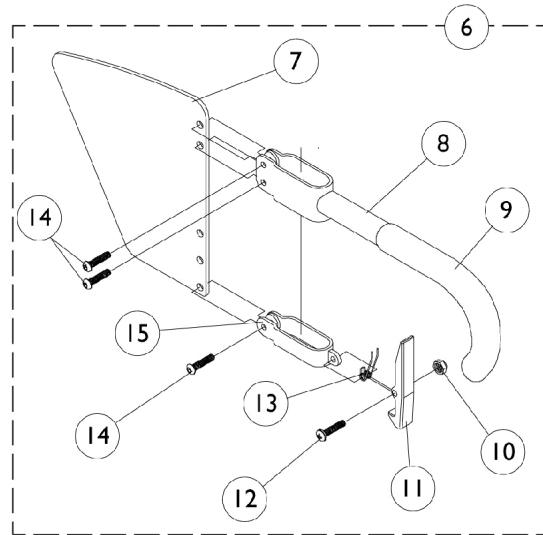

## "T" Arm and Hardware

Item Number	Note	Part Number	Description	Quantity Per	
				Package	Assembly
1	A	8881011810-NL A	NLA - Arm Pad, Desk Length w/ Law Label	1	1
1	A	8881053578	Kit, Arm Pad w/ Screws, Desk Length (9" L x 2" W) (Pair)	2	1
1	A	8881011813-NL A	NLA - Pad, Arm, Full Length w/ Law Label	1	1
1	A	8881053577	Kit, Arm Pad w/ Screws, Full Length (14" L x 2" W) (Pair)	2	1
2		1055205	Package, Screw Phillips Pan Head (#10-32 x 1-3/8")	2	1
3		1069639	T-Arm Assembly w/ Plug Buttons, Desk Length, Low Range, Black	1	1
3		1069643	T-Arm Assembly w/ Plug Buttons, Full Length, Low Range, Black	1	1
3		1069641	T-Arm Assembly w/ Plug Buttons, Desk Length, High Range, Black	1	1
3		1069645	T-Arm Assembly w/ Plug Buttons, Full Length, High Range, Black	1	1
4		1027095	Plug Button, Black (7/8")	1	2
5		1069635	Post, Arm, Low Range	1	1
5		1069637	Post, Arm, High Range	1	1
6		1073424	Kit, Clothing Guard, Low Range - Right	1	1
6		1073425	Kit, Clothing Guard, Low Range - Left	1	1
6		1073422	Kit, Clothing Guard, High Range - Right	1	1
6		1073423	Kit, Clothing Guard, High Range - Left	1	1
7		1069652-NLA	NLA - Guard, Clothing, Low Range	1	1
7		1069651-NLA	NLA - Guard, Clothing, High Range	1	1
8		1069634	Tube, Support, Low Range, Black - Right	1	1
8		1073247-NLA	NLA - Tube, Support, Low Range, Black - Left	1	1
8		1069650-NLA	NLA - Tube, Support, High Range, Black - Right	1	1
8		1073246	Tube, Support, High Range, Black - Left	1	1
9		1028427	Grip, Foam	1	1
10		1025731	Locknut (#10-32)	1	1
11		1076839-NLA	NLA - Lever, Locking	1	1
12		1025716	Screw, Phillips Pan Head (#10-32 x 11/16")	1	1
13		1073196-NLA	NLA - Spring, Torsion	1	1
14		1006773-NLA	NLA - Screw, Socket Button Head (1/4-20 x 1/2")	1	3
15		1075069-NLA	NLA - Clamp, Clothing Guard - Right	1	1
15		1075070-NLA	NLA - Clamp, Clothing Guard - Left	1	1
16		1069627-NLA	NLA - Arm Socket Assembly, Clamp On	1	1
17		1069605	Clamp, "T" Arm Socket - Inside	1	1
18		1026907	Washer (1/4 x 1/2 x 1/16")	1	3
19		1055298	Screw, Hex Head (1/4-28 x 1-5/8")	1	3
20		1075162-NLA	NLA - Clamp, "T" Arm Socket - Outside	1	1
21		1055346-NLA	NLA - Screw, Hex Head (1/4-28 x 3/4")	1	4
22		1026108	Lockwasher (1/4 x 15/32 x 1/64")	1	4
23		1069620-NLA	NLA - Bracket, Socket, Black	1	1
24		1069609	Insert, Arm Socket, Black	1	2
25		1058545	Lever, Actuator	1	1