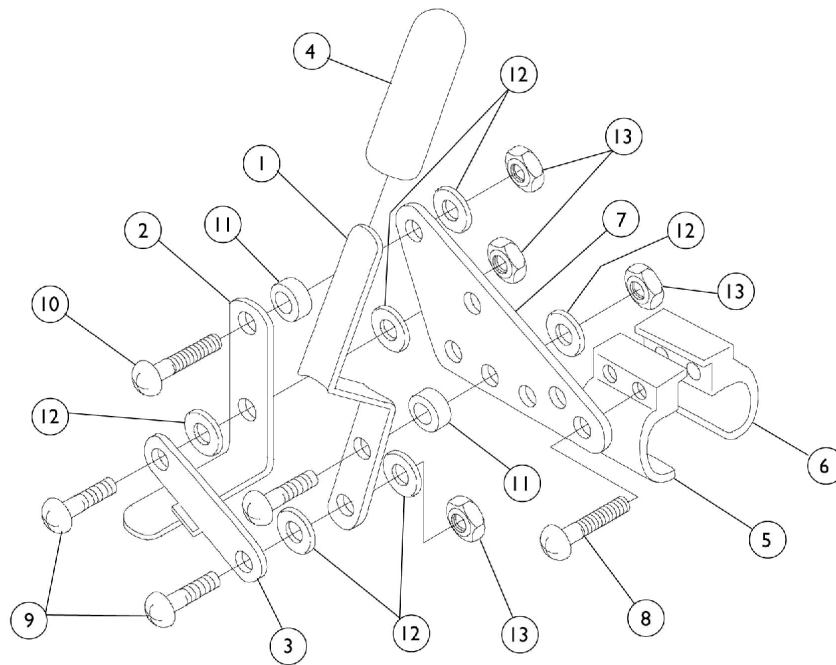

# Wheel Lock - 24" Wheel (From 2/98 to 2/99)

THE PRODUCTION OF THE HTR IS CURRENTLY SUSPENDED AND SOME SERVICE PARTS MAY NOT BE AVAILABLE TO ORDER.

Item Number	Note	Part Number	Description	Quantity Per	
				Package	Assembly
1		BM42	Handle, Black	1	1
2		440585	Shoe	1	1
3		440586	Link	1	1
4		B412M-NLA	NLA - Handle, Tip, Black	1	1
4		47376X024	Tip, Rubber Wheel Lock Handle, Black	1	1
5		1108197-NLA	Clamp, Threaded - Right	1	1
5		1108198	Clamp, Threaded - Left	1	1
6		1072398-NLA	NLA - Clamp, Non-threaded	1	1
7		1072394-NLA	NLA - Plate	1	1
8		1008495	Screw, Socket Button Head (1/4-20 x 1-1/2")	1	2
9		1108181-NLA	NLA - Screw, Socket Button Head (#10-32 x 5/8")	1	2
10		1003645	Screw, Socket Button Head (#10-32 x 3/4")	1	2
11		1108184-NLA	NLA - Spacer, Nylon (3/16 x 3/16 x 5/16")	1	2
12		1026103-NLA	NLA - Washer, Nylon (1/4 x 1/2 x 1/32")	1	8
13		1025735	Locknut (#10-32)	1	4

NOTE: If a complete assembly is desired, order the new style (After 1/99) to assure the upgrades are received.