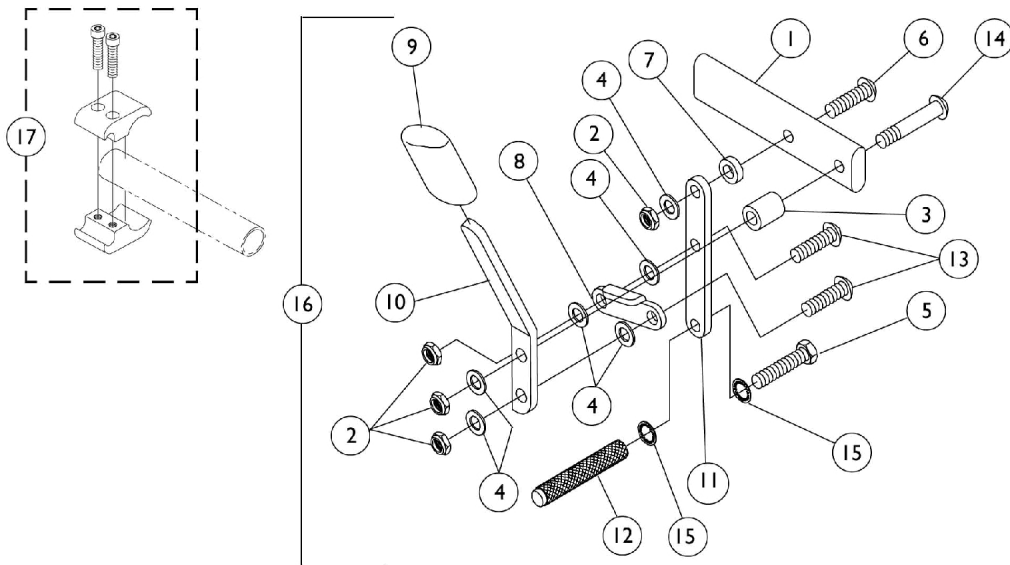

Wheel Lock - 24" Wheel (Before 2/98)

THE PRODUCTION OF THE HTR IS CURRENTLY SUSPENDED AND SOME SERVICE PARTS MAY NOT BE AVAILABLE TO ORDER.

Wheel Lock - 24" Wheel (Before 2/98)

THE PRODUCTION OF THE HTR IS CURRENTLY SUSPENDED AND SOME SERVICE PARTS MAY NOT BE AVAILABLE TO ORDER.

Item Number	Note	Part Number	Description	Quantity Per	
				Package	Assembly
1		1028399-NLA	NLA - Strap, Wheel Lock	1	1
2		7930334-NLA	NLA - Locknut (1/4-28)	25	1
3		1020363-NLA	NLA - Spacer (1/4 x 1/2 x 1/2")	1	1
4		1026103-NLA	NLA - Washer, Nylon (1/4 x 1/2 x 1/32")	1	6
5		1055346-NLA	NLA - Screw, Hex Head (1/4-28 x 3/4")	1	1
6		1055306-NLA	NLA - Screw, Button Head Cap (1/4-28 x 7/8")	1	1
7		1028411-NLA	NLA - Spacer (1/4 x 1/2 x 5/32")	1	1
8		1018733-NLA	NLA - Link, Stop, Black	1	1
9		1006490-NLA	NLA - Tip, Plastic, Black	1	1
10		1038344-NLA	NLA - Handle, Wheel Lock, Black - Right	1	1
10		1038345-NLA	NLA - Handle, Wheel Lock, Black - Left	1	1
11		1028416-NLA	NLA - Link, Wheel Lock, Black	1	1
12		1029420-NLA	NLA - Shoe, Wheel Lock	1	1
13		1055304-NLA	NLA - Screw, Socket Button Head (1/4-28 x 5/8")	1	2
14		1059284-NLA	NLA - Screw, Socket Button Head (1/4-28 x 1-1/4")	1	1
15		1026108	Lockwasher (1/4 x 15/32 x 1/64")	1	1
16		1029423	Wheel Lock, High Mount, Push to Lock - Right	1	1
16		1029424	Wheel Lock, High Mount, Push to Lock - Left	1	1
17		1039344	Kit, Wheel Lock Attaching Hardware (1" tubing)	1	1
			NLA - Clamp, Wheel Lock, Threaded (1")	1	2
			NLA - Clamp, Wheel Lock, Non-Threaded (1")	1	2
			Screw, Allen Head (1/4-20 x 1")	1	4
	A,B	1026096-NLA	NLA - Clamp, Wheel Lock, Threaded (1")	2	1
	A,B	1026097-NLA	NLA - Clamp, Wheel Lock, Non-Threaded (1")	2	1
	A,B	1027268	Screw, Allen Head (1/4-20 x 1")	4	1

NOTE: A - Included with Item 17.
B - Not Shown.

NOTE: If a complete assembly is desired, order the new style (After 1/99) to assure the upgrades are received.