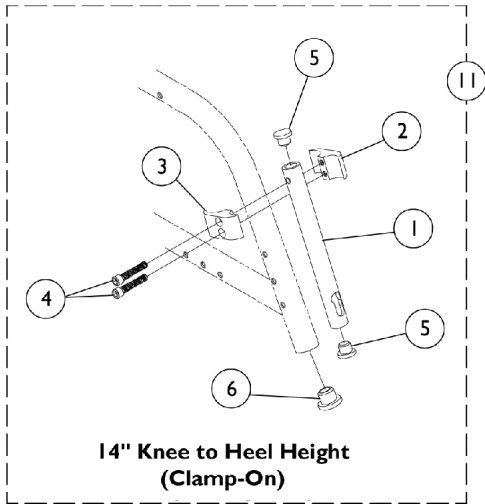

Footrest Extension Tubes

Footrest Extension Tubes

Item Number	Note	Part Number	Description	Quantity Per	
				Package	Assembly
1	B	1069004-NLA	NLA - Tube, Footrest Extension - Right	1	1
1	B	1069003-NLA	NLA - Tube, Footrest Extension - Left	1	1
1	C	1069006-NLA	NLA - Tube, Footrest Extension - Right	1	1
1	C	1069005-NLA	NLA - Tube, Footrest Extension - Left	1	1
2		1043712	Clamp, Half, Threaded	1	1
3		1043711	Clamp, Half, Non-Threaded	1	1
4		1027268	Screw, Allen Head (1/4-20 x 1")	1	2
5		1068500-NLA	NLA - Plug Button, Black (3/4")	1	2
6		1056328	Plug Button, Black (1")	1	1
7		1059284-NLA	NLA - Screw, Socket Button Head (1/4-28 x 1-1/4")	1	1
8		1025765	Locknut (1/4-28)	1	1
9		1026124	Collar, Anti-Rattle	1	1
10		1068502-NLA	NLA - Plug, Extension Tube	1	1
11	D	1068982-NLA	NLA - Footrest Extension Tube Assembly (Pair)	2	1
12	E	1068929-NLA	NLA - Footrest Extension Tube Assembly (Pair)	2	1
12	F	1068930-NLA	NLA - Footrest Extension Tube Assembly (Pair)	2	1
	A	1013870-NLA	NLA - Anti-Rattle (1")	1	2
	A	1024786	Bushing, Pivot	1	2

NOTE: A - Not Shown
 B - 14-16" Knee to Heel Height
 C - 16-18" Knee to Heel Height
 D - 14" Knee to Heel
 E - 15-16" Knee to Heel
 F - 16-18" Knee to Heel