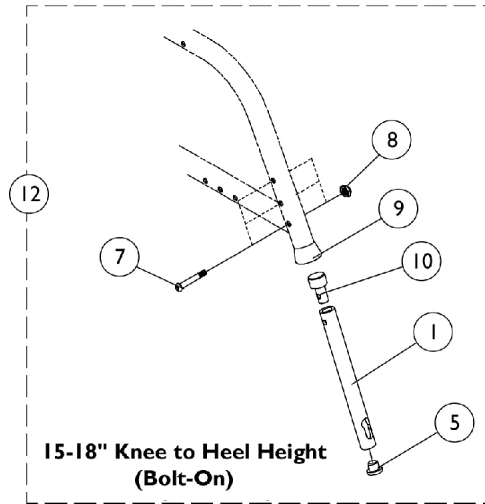

Footrest Extension Tubes

Footrest Extension Tubes

Item Number	Note	Part Number	Description	Quantity Per	
				Package	Assembly
1	B	1069004-NLA	NLA - Tube, Footrest Extension - Right	1	1
1	B	1069003-NLA	NLA - Tube, Footrest Extension - Left	1	1
1	C	1069006-NLA	NLA - Tube, Footrest Extension - Right	1	1
1	C	1069005-NLA	NLA - Tube, Footrest Extension - Left	1	1
2		1043712	Clamp, Half, Threaded	1	1
3		1043711	Clamp, Half, Non-Threaded	1	1
4		1027268	Screw, Allen Head (1/4-20 x 1")	1	2
5		1068500-NLA	NLA - Plug Button, Black (3/4")	1	2
6		1056328	Plug Button, Black (1")	1	1
7		1059284-NLA	NLA - Screw, Socket Button Head (1/4-28 x 1-1/4")	1	1
8		1025765	Locknut (1/4-28)	1	1
9		1026124	Collar, Anti-Rattle	1	1
10		1068502-NLA	NLA - Plug, Extension Tube	1	1
11	D	1068982-NLA	NLA - Footrest Extension Tube Assembly (Pair)	2	1
12	E	1068929-NLA	NLA - Footrest Extension Tube Assembly (Pair)	2	1
12	F	1068930-NLA	NLA - Footrest Extension Tube Assembly (Pair)	2	1
	A	1013870-NLA	NLA - Anti-Rattle (1")	1	2
	A	1024786	Bushing, Pivot	1	2

NOTE: A - Not Shown
 B - 14-16" Knee to Heel Height
 C - 16-18" Knee to Heel Height
 D - 14" Knee to Heel
 E - 15-16" Knee to Heel
 F - 16-18" Knee to Heel