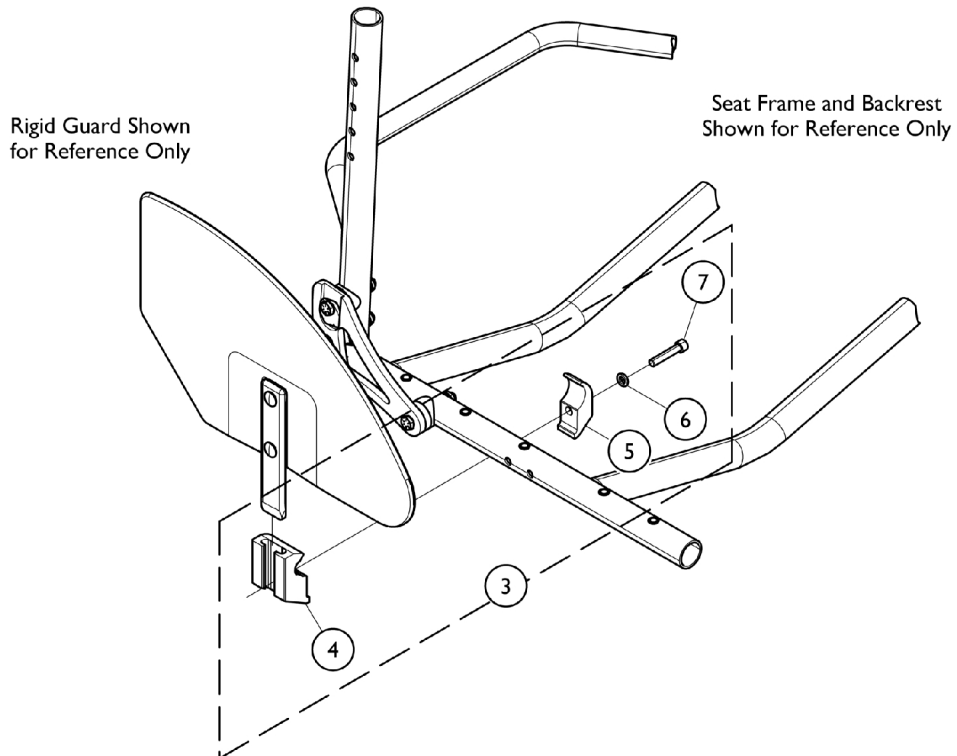

Rigid Side Guards

Large Rigid Guard
(Shown w/o Quad Hole)

Small Rigid Guard
(Shown w/ Quad Hole)

Rigid Side Guards

Item Number	Note	Part Number	Description	Quantity Per	
				Package	Assembly
1		1036344	Guard, Side, Large w/o Quad Hole - Right (7-3/4" H x 12-3/8" D)	1	1
1		1036345	Guard, Side, Large w/o Quad Hole - Left (7-3/4" H x 12-3/8" D)	1	1
1		1036405	Guard, Side, Large w/ Quad Hole - Right (7-3/4" H x 12-3/8" D)	1	1
1		1036406	Guard, Side, Large w/ Quad Hole - Left (7-3/4" H x 12-3/8" D)	1	1
2		1036407	Guard, Side, Small w/ Quad Hole - Right (6-1/4" H x 11-1/4" D)	1	1
2		1036408	Guard, Side, Small w/ Quad Hole - Left (6-1/4" H x 11-1/4" D)	1	1
2		1036346	Guard, Side, Small w/o Quad Hole - Right (6-1/4" H x 11-1/4" D)	1	1
2		1036347	Guard, Side, Small w/o Quad Hole - Left (6-1/4" H x 11-1/4" D)	1	1
3	A	1036342	Kit, Side Guard Hardware (Pair)	2	1
4		1032249	Clamp, Half, Threaded	1	1
5		1018692-NLA	NLA - Clamp, Half, Non-Threaded	1	1
6		1013971	Washer, Nylon (1/4 x 7/16 x 5/64")	1	1
7		1003545	Screw, Socket Head (1/4-20 x 1-1/4")	1	1

NOTE: A - Includes items 4-7.