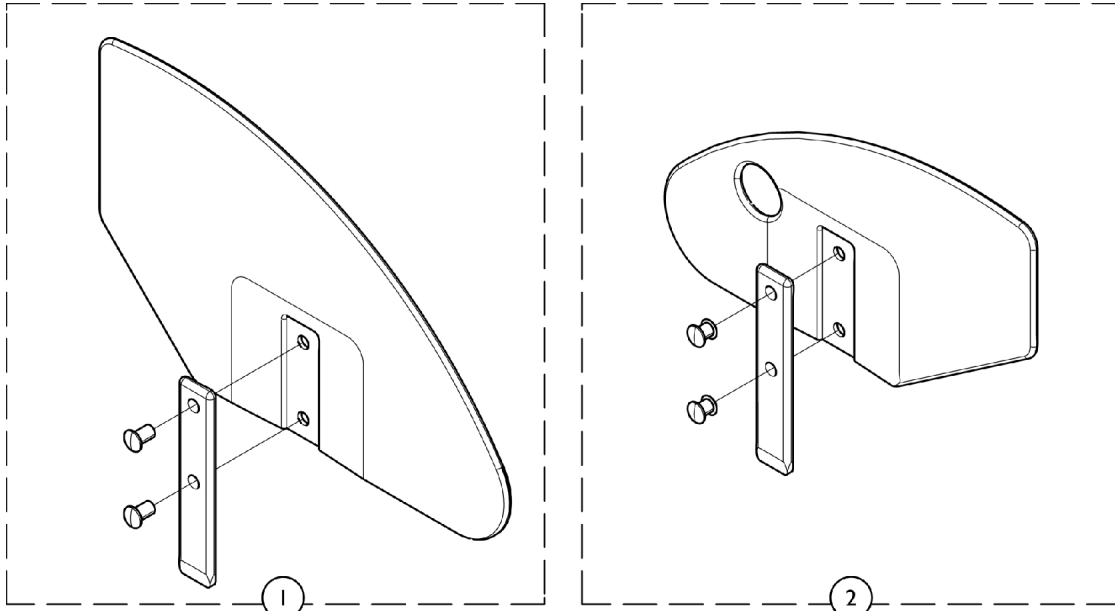

Rigid Side Guards

Large Rigid Guard
(Shown w/o Quad Hole)

Small Rigid Guard
(Shown w/ Quad Hole)

Rigid Side Guards

Item Number	Note	Part Number	Description	Quantity Per	
				Package	Assembly
1		1036344	Guard, Side, Large w/o Quad Hole - Right (7-3/4" H x 12-3/8" D)	1	1
1		1036345	Guard, Side, Large w/o Quad Hole - Left (7-3/4" H x 12-3/8" D)	1	1
1		1036405	Guard, Side, Large w/ Quad Hole - Right (7-3/4" H x 12-3/8" D)	1	1
1		1036406	Guard, Side, Large w/ Quad Hole - Left (7-3/4" H x 12-3/8" D)	1	1
2		1036407	Guard, Side, Small w/ Quad Hole - Right (6-1/4" H x 11-1/4" D)	1	1
2		1036408	Guard, Side, Small w/ Quad Hole - Left (6-1/4" H x 11-1/4" D)	1	1
2		1036346	Guard, Side, Small w/o Quad Hole - Right (6-1/4" H x 11-1/4" D)	1	1
2		1036347	Guard, Side, Small w/o Quad Hole - Left (6-1/4" H x 11-1/4" D)	1	1
3	A	1036342	Kit, Side Guard Hardware (Pair)	2	1
4		1032249	Clamp, Half, Threaded	1	1
5		1018692-NLA	NLA - Clamp, Half, Non-Threaded	1	1
6		1013971	Washer, Nylon (1/4 x 7/16 x 5/64")	1	1
7		1003545	Screw, Socket Head (1/4-20 x 1-1/4")	1	1