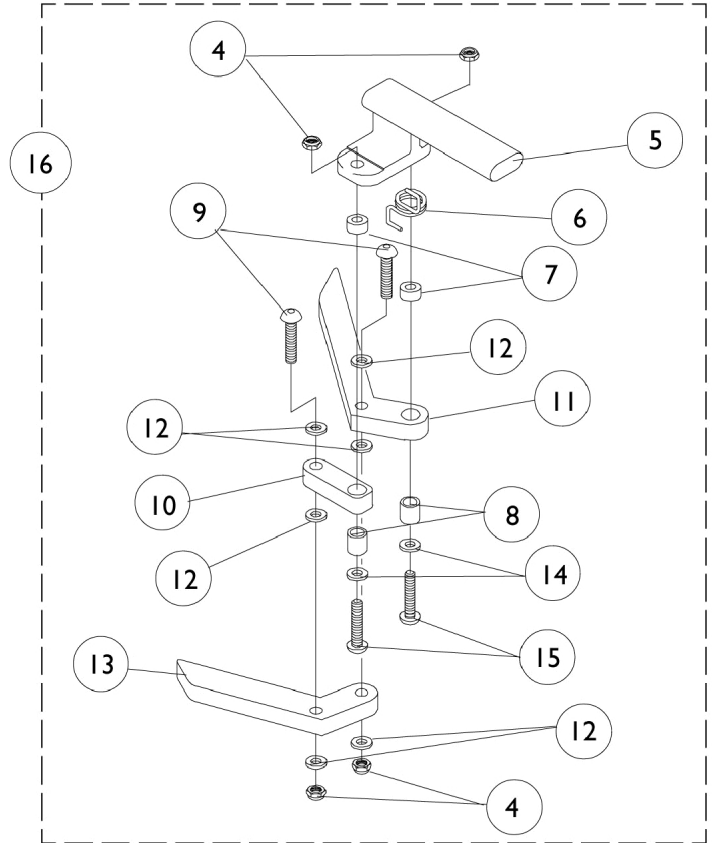

# Undermount Wheel Locks

## Undermount Wheel Locks

Item Number	Note	Part Number	Description	Quantity Per	
				Package	Assembly
1		1026096-NLA	NLA - Clamp, Wheel Lock, Threaded (1")	1	1
2		1026097-NLA	NLA - Clamp, Wheel Lock, Non-Threaded (1")	1	1
3		1027268	Screw, Allen Head (1/4-20 x 1")	1	2
4		1025765	Locknut (1/4-28)	1	4
5		1037120-NLA	NLA - Bracket, Mounting, Black - Right	1	1
5		1037121-NLA	NLA - Bracket, Mounting, Black - Left	1	1
6		1036519-NLA	NLA - Spring, Torsion - Right	1	1
6		1036520-NLA	NLA - Spring, Torsion - Left	1	1
7		1026104-NLA	NLA - Spacer	1	2
8		1005844-NLA	NLA - Bushing	1	2
9		1055307-NLA	NLA - Screw, Allen Button Head (1/4-28 x 1")	1	2
10		1025188-NLA	NLA - Link, Wheel Lock, Black	1	1
11		1024962-NLA	NLA - Handle, Wheel Lock, Black	1	1
12		1026103	Washer, Nylon (1/4 x 1/2 x 1/32")	1	6
13		1024961-NLA	NLA - Shoe, Wheel Lock	1	1
14		1025728	Washer (1/4 x 1/2 x 1/32")	1	2
15		1059284-NLA	NLA - Screw, Socket Button Head (1/4-28 x 1-1/4")	1	2
16	A	1036647-NLA	NLA - Wheel Lock, Undermount - Right	1	1
16	A	1036648-NLA	NLA - Wheel Lock, Undermount - Left	1	1
17	B	1039344	Kit, Wheel Lock Attaching Hardware (1" tubing)	1	1
			NLA - Clamp, Wheel Lock, Threaded (1")	1	2
			NLA - Clamp, Wheel Lock, Non-Threaded (1")	1	2
			Screw, Allen Head (1/4-20 x 1")	1	4

NOTE: A - Includes items 4 - 15.  
B - Includes items 1 - 3.