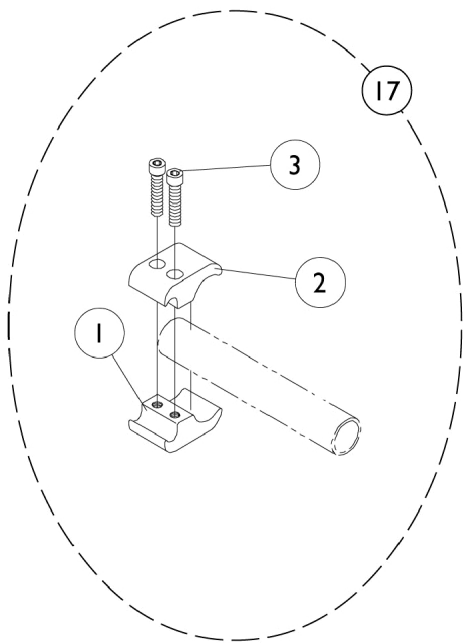

# Undermount Wheel Locks

## Undermount Wheel Locks

Item Number	Note	Part Number	Description	Quantity Per	
				Package	Assembly
1		1026096-NLA	NLA - Clamp, Wheel Lock, Threaded (1")	1	1
2		1026097-NLA	NLA - Clamp, Wheel Lock, Non-Threaded (1")	1	1
3		1027268	Screw, Allen Head (1/4-20 x 1")	1	2
4		1025765	Locknut (1/4-28)	1	4
5		1037120-NLA	NLA - Bracket, Mounting, Black - Right	1	1
5		1037121-NLA	NLA - Bracket, Mounting, Black - Left	1	1
6		1036519-NLA	NLA - Spring, Torsion - Right	1	1
6		1036520-NLA	NLA - Spring, Torsion - Left	1	1
7		1026104-NLA	NLA - Spacer	1	2
8		1005844-NLA	NLA - Bushing	1	2
9		1055307-NLA	NLA - Screw, Allen Button Head (1/4-28 x 1")	1	2
10		1025188-NLA	NLA - Link, Wheel Lock, Black	1	1
11		1024962-NLA	NLA - Handle, Wheel Lock, Black	1	1
12		1026103	Washer, Nylon (1/4 x 1/2 x 1/32")	1	6
13		1024961-NLA	NLA - Shoe, Wheel Lock	1	1
14		1025728	Washer (1/4 x 1/2 x 1/32")	1	2
15		1059284-NLA	NLA - Screw, Socket Button Head (1/4-28 x 1-1/4")	1	2
16	A	1036647-NLA	NLA - Wheel Lock, Undermount - Right	1	1
16	A	1036648-NLA	NLA - Wheel Lock, Undermount - Left	1	1
17	B	1039344	Kit, Wheel Lock Attaching Hardware (1" tubing)	1	1
			NLA - Clamp, Wheel Lock, Threaded (1")	1	2
			NLA - Clamp, Wheel Lock, Non-Threaded (1")	1	2
			Screw, Allen Head (1/4-20 x 1")	1	4