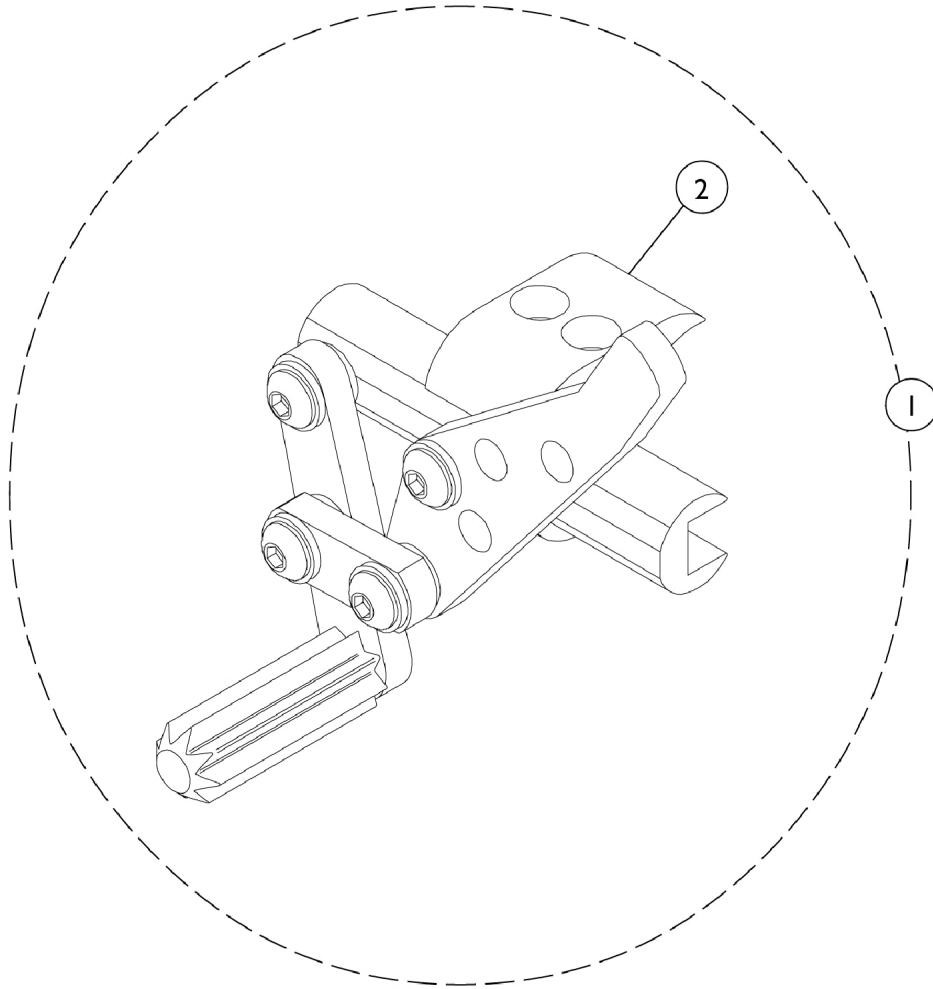

High Mount Push to Lock Wheel Locks

High Mount Push to Locks

High Mount Push to Lock Wheel Locks

High Mount Push to Locks

Item Number	Note	Part Number	Description	Quantity Per	
				Package	Assembly
1	A	1046406-NLA	NLA - Wheel Lock, High Mount, Push to Lock - Right	1	1
1	A	1046407-NLA	NLA - Wheel Lock, High Mount, Push to Lock - Left	1	1
1		1125459	Wheel Lock Assembly, Push/Pull - Right	1	1
1		1125460	Wheel Lock Assembly, Push/Pull - Left	1	1
2		1068210	Kit, Wheel Lock Attaching Hardware (1" Tubing)	1	1
			Screw, Allen Head (1/4-20 x 1")	1	2
			Clamp, Half, Non-Threaded	1	1
			Clamp, Half, Threaded	1	1

NOTE: A - No Longer Available. Order Push/Pull Wheel Locks 1125459 RT and 1125460 LT as a pair to match.