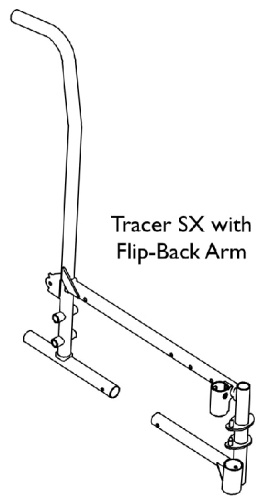

# Side Frames without Hardware - Tracer Models

## Tracer SX Recliner

Part Number	Description
1078403-NLA See Note(s) A	NLA - Frame, Removable Arm - Right
1078404-NLA See Note(s) A	NLA - Frame, Removable Arm - Left

NOTE: A - Frames include head tube bearings.

## Tracer Titan

Part Number	Description
1078403-NLA See Note(s) A	NLA - Frame, Removable Arm - Right
1078404-NLA See Note(s) A	NLA - Frame, Removable Arm - Left

NOTE: A - Frames include head tube bearings.

## Tracer DLX

Part Number	Description
1075875-NLA See Note(s) A	NLA - Frame, Removable Arm, Chrome - Right
1075876-NLA See Note(s) A	NLA - Frame, Removable Arm, Chrome - Left

NOTE: A - Frames include head tube bearings.