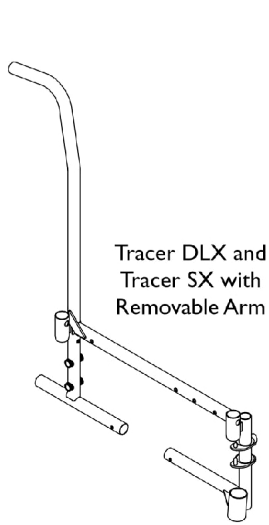

# Side Frames without Hardware - Tracer Models

## Tracer SX Recliner

Part Number	Description
1078403-NLA See Note(s) A	NLA - Frame, Removable Arm - Right
1078404-NLA See Note(s) A	NLA - Frame, Removable Arm - Left

NOTE: A - Frames include head tube bearings.

## Tracer Titan

Part Number	Description
1078403-NLA See Note(s) A	NLA - Frame, Removable Arm - Right
1078404-NLA See Note(s) A	NLA - Frame, Removable Arm - Left

NOTE: A - Frames include head tube bearings.

## Tracer DLX

Part Number	Description
1075875-NLA See Note(s) A	NLA - Frame, Removable Arm, Chrome - Right
1075876-NLA See Note(s) A	NLA - Frame, Removable Arm, Chrome - Left

NOTE: A - Frames include head tube bearings.