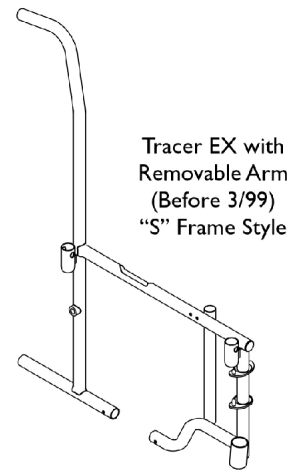

# Side Frames without Hardware - Tracer Models

## Tracer SX Recliner

Part Number	Description
1078403-NLA See Note(s) A	NLA - Frame, Removable Arm - Right
1078404-NLA See Note(s) A	NLA - Frame, Removable Arm - Left

NOTE: A - Frames include head tube bearings.

## Tracer Titan

Part Number	Description
1078403-NLA See Note(s) A	NLA - Frame, Removable Arm - Right
1078404-NLA See Note(s) A	NLA - Frame, Removable Arm - Left

NOTE: A - Frames include head tube bearings.