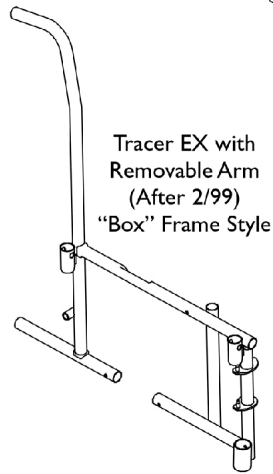

# Side Frames without Hardware - Tracer Models

## Tracer SX

Part Number	Description
1078401-NLA See Note(s) A	NLA - Frame, Removable Arm - Right
1078402-NLA See Note(s) A	NLA - Frame, Removable Arm - Left
1093426-NLA See Note(s) A	NLA - Frame, Side, Flip-Back Arm, Chrome - Right
1093427-NLA See Note(s) A	NLA - Frame, Side, Flip-Back Arm, Chrome - Left

## Tracer SX Recliner

Part Number	Description
1078403-NLA See Note(s) A	NLA - Frame, Removable Arm - Right
1078404-NLA See Note(s) A	NLA - Frame, Removable Arm - Left

NOTE: A - Frames include head tube bearings.