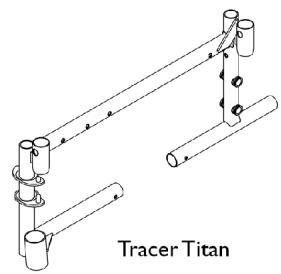

# Side Frames without Hardware - Tracer Models

## Tracer SX

Part Number	Description
1078401-NLA See Note(s) A	NLA - Frame, Removable Arm - Right
1078402-NLA See Note(s) A	NLA - Frame, Removable Arm - Left
1093426-NLA See Note(s) A	NLA - Frame, Side, Flip-Back Arm, Chrome - Right
1093427-NLA See Note(s) A	NLA - Frame, Side, Flip-Back Arm, Chrome - Left

## Tracer Titan

Part Number	Description
1078403-NLA See Note(s) A	NLA - Frame, Removable Arm - Right
1078404-NLA See Note(s) A	NLA - Frame, Removable Arm - Left

NOTE: A - Frames include head tube bearings.