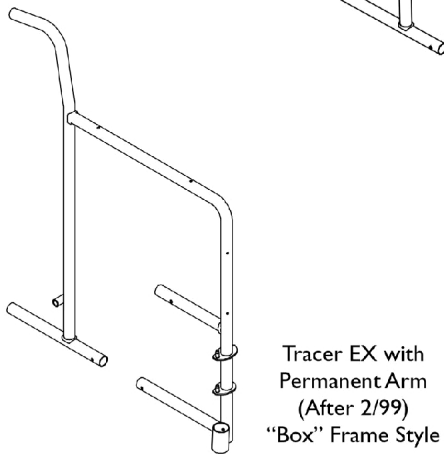

# Side Frames without Hardware - Tracer Models

NOTE: A - Frames include head tube bearings.

## Tracer Titan

Part Number	Description
1078403-NLA See Note(s) A	NLA - Frame, Removable Arm - Right
1078404-NLA See Note(s) A	NLA - Frame, Removable Arm - Left

NOTE: A - Frames include head tube bearings.