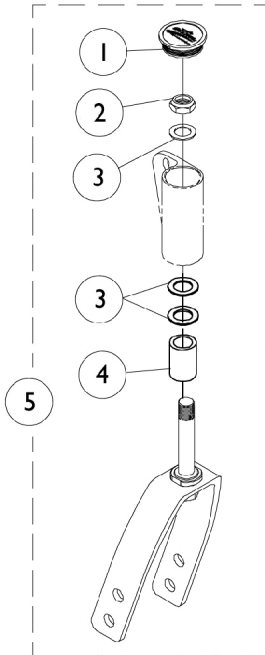

Caster Forks

Caster Forks

Item Number	Note	Part Number	Description	Quantity Per	
				Package	Assembly
1		1038353	Plug Button, Headtube, Black	1	1
2		1025737	Locknut (1/2-20)	1	1
3		1026174	Washer (1/2 x 7/8 x 3/64")	1	3
4		1046495	Spacer (1/2 x 3/4 x 1")	1	1
4		1026852	Spacer (1/2 x 3/4 x 2")	1	1
5		1065623	Kit, Fork w/ Hardware (3" Caster)	1	1
5		1065624	Kit, Fork w/ Hardware, 1" Extension (3 and 5" Caster)	1	1
5		1065625	Kit, Fork with Hardware and 2" Spacer (3" Caster)	1	1
5		1065626	Kit, Fork w/ Hardware (5" Caster)	1	1
5		1065627	Kit, Fork w/ Hardware, 1" Extension (5 and 6" Caster)	1	1
5		1065628	Kit, Fork w/ Hardware (6 and 6 x 1" Casters)	1	1
6		1042044-NLA	NLA - Cap, Head Tube, Quick Release Caster, Black	1	1
7		1066391-NLA	NLA - Quick Release Caster Fork Assembly, 3" Quick Release Fork, 2-1/2" Caster Headtube	1	1
7		1066392-NLA	NLA - Quick Release Caster Fork Assembly, 3" Quick Release Fork with 1" Extension, 2-1/2" Caster Headtube,	1	1
7		1066393-NLA	NLA - Quick Release Caster Fork Assembly, 3" Quick Release Fork with 2" Extension, 2-1/2" Caster Headtube	1	1
7		1066394-NLA	NLA - Quick Release Caster Fork Assembly, 5" Quick Release Fork, 2-1/2" Caster Headtube	1	1
7		1066395-NLA	NLA - Quick Release Caster Fork Assembly, 5" Quick Release Fork with 1" Extension, 2-1/2" Caster Headtube	1	1
7		1066396-NLA	NLA - Quick Release Caster Fork Assembly, 5" Quick Release Fork with 2" Extension, 2-1/2" Caster Headtube	1	1
7		1069162-NLA	NLA - Quick Release Caster Fork Assembly, 6" Quick Release Fork, 2-1/2" Caster Headtube	1	1