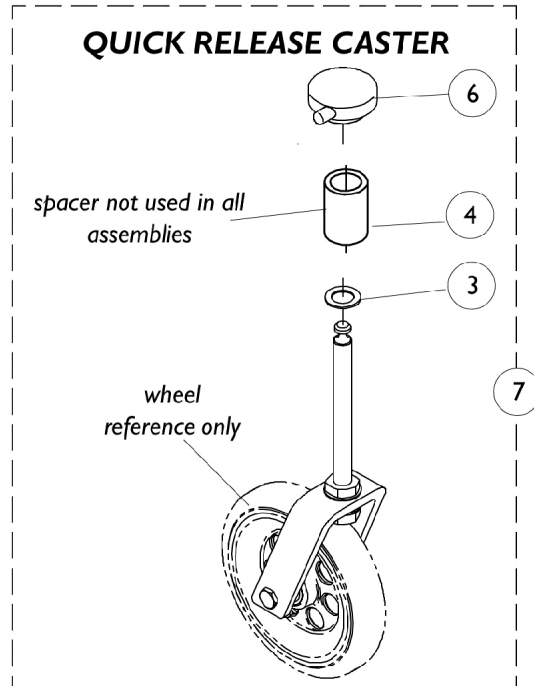

Caster Forks

Caster Forks

Item Number	Note	Part Number	Description	Quantity Per	
				Package	Assembly
1		1038353	Plug Button, Headtube, Black	1	1
2		1025737	Locknut (1/2-20)	1	1
3		1026174	Washer (1/2 x 7/8 x 3/64")	1	3
4		1046495	Spacer (1/2 x 3/4 x 1")	1	1
4		1026852	Spacer (1/2 x 3/4 x 2")	1	1
5		1065623	Kit, Fork w/ Hardware (3" Caster)	1	1
5		1065624	Kit, Fork w/ Hardware, 1" Extension (3 and 5" Caster)	1	1
5		1065625	Kit, Fork with Hardware and 2" Spacer (3" Caster)	1	1
5		1065626	Kit, Fork w/ Hardware (5" Caster)	1	1
5		1065627	Kit, Fork w/ Hardware, 1" Extension (5 and 6" Caster)	1	1
5		1065628	Kit, Fork w/ Hardware (6 and 6 x 1" Casters)	1	1
6		1042044-NLA	NLA - Cap, Head Tube, Quick Release Caster, Black	1	1
7		1066391-NLA	NLA - Quick Release Caster Fork Assembly, 3" Quick Release Fork, 2-1/2" Caster Headtube	1	1
7		1066392-NLA	NLA - Quick Release Caster Fork Assembly, 3" Quick Release Fork with 1" Extension, 2-1/2" Caster Headtube,	1	1
7		1066393-NLA	NLA - Quick Release Caster Fork Assembly, 3" Quick Release Fork with 2" Extension, 2-1/2" Caster Headtube	1	1
7		1066394-NLA	NLA - Quick Release Caster Fork Assembly, 5" Quick Release Fork, 2-1/2" Caster Headtube	1	1
7		1066395-NLA	NLA - Quick Release Caster Fork Assembly, 5" Quick Release Fork with 1" Extension, 2-1/2" Caster Headtube	1	1
7		1066396-NLA	NLA - Quick Release Caster Fork Assembly, 5" Quick Release Fork with 2" Extension, 2-1/2" Caster Headtube	1	1
7		1069162-NLA	NLA - Quick Release Caster Fork Assembly, 6" Quick Release Fork, 2-1/2" Caster Headtube	1	1