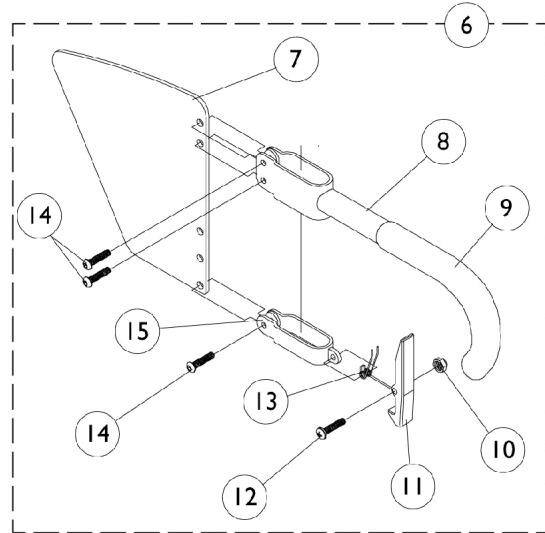

## "T" Arm & Hardware

Item Number	Note	Part Number	Description	Quantity Per	
				Package	Assembly
1	A	8881053570	Kit, Arm Pad w/ Screws, Desk Length (Pair)	2	1
1	A	8881053571	Kit, Arm Pad w/ Screws, Full Length (Pair)	2	1
2		1055205	Package, Screw Phillips Pan Head (#10-32 x 1-3/8")	2	1
3		1069639	T-Arm Assembly w/ Plug Buttons, Desk Length, Low Range, Black	1	1
3		1069643	T-Arm Assembly w/ Plug Buttons, Full Length, Low Range, Black	1	1
3		1069641	T-Arm Assembly w/ Plug Buttons, Desk Length, High Range, Black	1	1
3		1069645	T-Arm Assembly w/ Plug Buttons, Full Length, High Range, Black	1	1
4		1027095	Plug Button, Black (7/8")	1	2
5		1069635	Post, Arm, Low Range	1	1
5		1069637	Post, Arm, High Range	1	1
6		1073424	Kit, Clothing Guard, Low Range - Right	1	1
6		1073425	Kit, Clothing Guard, Low Range - Left	1	1
6		1073422	Kit, Clothing Guard, High Range - Right	1	1
6		1073423	Kit, Clothing Guard, High Range - Left	1	1
7		1069652-NLA	NLA - Guard, Clothing, Low Range	1	1
7		1069651-NLA	NLA - Guard, Clothing, High Range	1	1
8		1069634	Tube, Support, Low Range, Black - Right	1	1
8		1073247-NLA	NLA - Tube, Support, Low Range, Black - Left	1	1
8		1069650-NLA	NLA - Tube, Support, High Range, Black - Right	1	1
8		1073246	Tube, Support, High Range, Black - Left	1	1
9		1028427	Grip, Foam	1	1
10		1025731	Locknut (#10-32)	1	1
11		1076839-NLA	NLA - Lever, Locking	1	1
12		1025716	Screw, Phillips Pan Head (#10-32 x 11/16")	1	1
13		1073196-NLA	NLA - Spring, Torsion	1	1
14		1006773-NLA	NLA - Screw, Socket Button Head (1/4-20 x 1/2")	1	3
15		1075069-NLA	NLA - Clamp, Clothing Guard - Right	1	1
15		1075070-NLA	NLA - Clamp, Clothing Guard - Left	1	1
16		1069627-NLA	NLA - Arm Socket Assembly, Clamp On	1	1
17		1069605	Clamp, "T" Arm Socket - Inside	1	1
18		1026907	Washer (1/4 x 1/2 x 1/16")	1	3
19		1055298	Screw, Hex Head (1/4-28 x 1-5/8")	1	3
20		1075162-NLA	NLA - Clamp, "T" Arm Socket - Outside	1	1
21		1055346-NLA	NLA - Screw, Hex Head (1/4-28 x 3/4")	1	4
22		1026108	Lockwasher (1/4 x 15/32 x 1/64")	1	4
23		1069620-NLA	NLA - Bracket, Socket, Black	1	1
24		1069609	Insert, Arm Socket, Black	1	2
25		1058545	Lever, Actuator	1	1
	B	See Chart	"T" Arm Kits	1	1