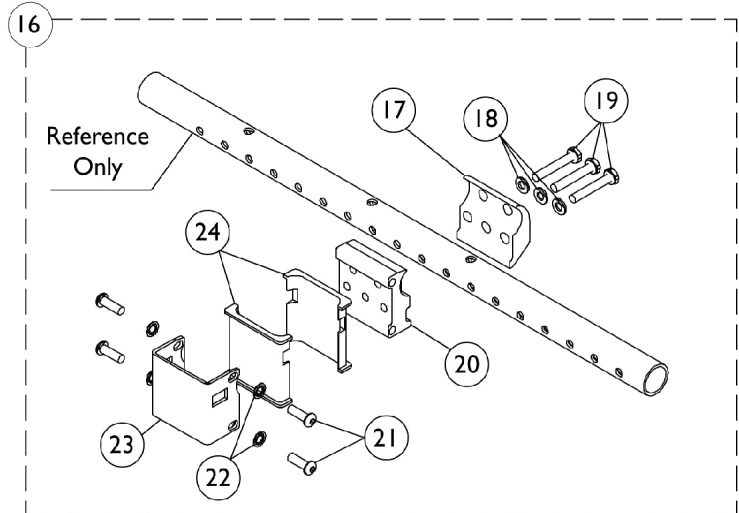

## "T" Arm & Hardware

Item Number	Note	Part Number	Description	Quantity Per	
				Package	Assembly
1	A	8881053570	Kit, Arm Pad w/ Screws, Desk Length (Pair)	2	1
1	A	8881053571	Kit, Arm Pad w/ Screws, Full Length (Pair)	2	1
2		1055205	Package, Screw Phillips Pan Head (#10-32 x 1-3/8")	2	1
3		1069639	T-Arm Assembly w/ Plug Buttons, Desk Length, Low Range, Black	1	1
3		1069643	T-Arm Assembly w/ Plug Buttons, Full Length, Low Range, Black	1	1
3		1069641	T-Arm Assembly w/ Plug Buttons, Desk Length, High Range, Black	1	1
3		1069645	T-Arm Assembly w/ Plug Buttons, Full Length, High Range, Black	1	1
4		1027095	Plug Button, Black (7/8")	1	2
5		1069635	Post, Arm, Low Range	1	1
5		1069637	Post, Arm, High Range	1	1
6		1073424	Kit, Clothing Guard, Low Range - Right	1	1
6		1073425	Kit, Clothing Guard, Low Range - Left	1	1
6		1073422	Kit, Clothing Guard, High Range - Right	1	1
6		1073423	Kit, Clothing Guard, High Range - Left	1	1
7		1069652-NLA	NLA - Guard, Clothing, Low Range	1	1
7		1069651-NLA	NLA - Guard, Clothing, High Range	1	1
8		1069634	Tube, Support, Low Range, Black - Right	1	1
8		1073247-NLA	NLA - Tube, Support, Low Range, Black - Left	1	1
8		1069650-NLA	NLA - Tube, Support, High Range, Black - Right	1	1
8		1073246	Tube, Support, High Range, Black - Left	1	1
9		1028427	Grip, Foam	1	1
10		1025731	Locknut (#10-32)	1	1
11		1076839-NLA	NLA - Lever, Locking	1	1
12		1025716	Screw, Phillips Pan Head (#10-32 x 11/16")	1	1
13		1073196-NLA	NLA - Spring, Torsion	1	1
14		1006773-NLA	NLA - Screw, Socket Button Head (1/4-20 x 1/2")	1	3
15		1075069-NLA	NLA - Clamp, Clothing Guard - Right	1	1
15		1075070-NLA	NLA - Clamp, Clothing Guard - Left	1	1
16		1069627-NLA	NLA - Arm Socket Assembly, Clamp On	1	1
17		1069605	Clamp, "T" Arm Socket - Inside	1	1
18		1026907	Washer (1/4 x 1/2 x 1/16")	1	3
19		1055298	Screw, Hex Head (1/4-28 x 1-5/8")	1	3
20		1075162-NLA	NLA - Clamp, "T" Arm Socket - Outside	1	1
21		1055346-NLA	NLA - Screw, Hex Head (1/4-28 x 3/4")	1	4
22		1026108	Lockwasher (1/4 x 15/32 x 1/64")	1	4
23		1069620-NLA	NLA - Bracket, Socket, Black	1	1
24		1069609	Insert, Arm Socket, Black	1	2
25		1058545	Lever, Actuator	1	1
	B	See Chart	"T" Arm Kits	1	1