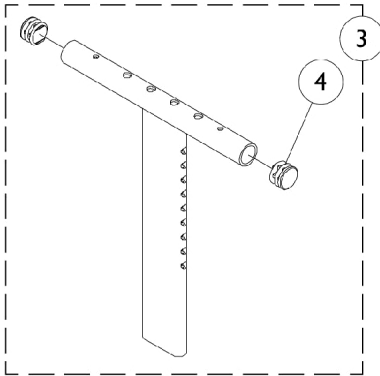

## "T" Arm & Hardware

Item Number	Note	Part Number	Description	Quantity Per	
				Package	Assembly
1	A	8881053570	Kit, Arm Pad w/ Screws, Desk Length (Pair)	2	1
1	A	8881053571	Kit, Arm Pad w/ Screws, Full Length (Pair)	2	1
2		1055205	Package, Screw Phillips Pan Head (#10-32 x 1-3/8")	2	1
3		1069639	T-Arm Assembly w/ Plug Buttons, Desk Length, Low Range, Black	1	1
3		1069643	T-Arm Assembly w/ Plug Buttons, Full Length, Low Range, Black	1	1
3		1069641	T-Arm Assembly w/ Plug Buttons, Desk Length, High Range, Black	1	1
3		1069645	T-Arm Assembly w/ Plug Buttons, Full Length, High Range, Black	1	1
4		1027095	Plug Button, Black (7/8")	1	2
5		1069635	Post, Arm, Low Range	1	1
5		1069637	Post, Arm, High Range	1	1
6		1073424	Kit, Clothing Guard, Low Range - Right	1	1
6		1073425	Kit, Clothing Guard, Low Range - Left	1	1
6		1073422	Kit, Clothing Guard, High Range - Right	1	1
6		1073423	Kit, Clothing Guard, High Range - Left	1	1
7		1069652-NLA	NLA - Guard, Clothing, Low Range	1	1
7		1069651-NLA	NLA - Guard, Clothing, High Range	1	1
8		1069634	Tube, Support, Low Range, Black - Right	1	1
8		1073247-NLA	NLA - Tube, Support, Low Range, Black - Left	1	1
8		1069650-NLA	NLA - Tube, Support, High Range, Black - Right	1	1
8		1073246	Tube, Support, High Range, Black - Left	1	1
9		1028427	Grip, Foam	1	1
10		1025731	Locknut (#10-32)	1	1
11		1076839-NLA	NLA - Lever, Locking	1	1
12		1025716	Screw, Phillips Pan Head (#10-32 x 11/16")	1	1
13		1073196-NLA	NLA - Spring, Torsion	1	1
14		1006773-NLA	NLA - Screw, Socket Button Head (1/4-20 x 1/2")	1	3
15		1075069-NLA	NLA - Clamp, Clothing Guard - Right	1	1
15		1075070-NLA	NLA - Clamp, Clothing Guard - Left	1	1
16		1069627-NLA	NLA - Arm Socket Assembly, Clamp On	1	1
17		1069605	Clamp, "T" Arm Socket - Inside	1	1
18		1026907	Washer (1/4 x 1/2 x 1/16")	1	3
19		1055298	Screw, Hex Head (1/4-28 x 1-5/8")	1	3
20		1075162-NLA	NLA - Clamp, "T" Arm Socket - Outside	1	1
21		1055346-NLA	NLA - Screw, Hex Head (1/4-28 x 3/4")	1	4
22		1026108	Lockwasher (1/4 x 15/32 x 1/64")	1	4
23		1069620-NLA	NLA - Bracket, Socket, Black	1	1
24		1069609	Insert, Arm Socket, Black	1	2
25		1058545	Lever, Actuator	1	1
	B	See Chart	"T" Arm Kits	1	1