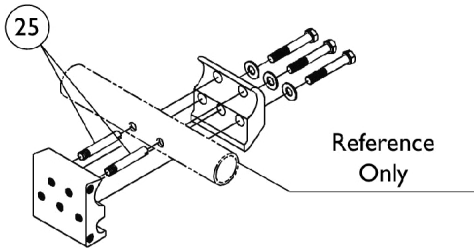

## "T" Arm & Hardware

Item Number	Note	Part Number	Description	Quantity Per	
				Package	Assembly
1	A	8881053570	Kit, Arm Pad w/ Screws, Desk Length (Pair)	2	1
1	A	8881053571	Kit, Arm Pad w/ Screws, Full Length (Pair)	2	1
2		1055205	Package, Screw Phillips Pan Head (#10-32 x 1-3/8")	2	1
3		1069639	T-Arm Assembly w/ Plug Buttons, Desk Length, Low Range, Black	1	1
3		1069643	T-Arm Assembly w/ Plug Buttons, Full Length, Low Range, Black	1	1
3		1069641	T-Arm Assembly w/ Plug Buttons, Desk Length, High Range, Black	1	1
3		1069645	T-Arm Assembly w/ Plug Buttons, Full Length, High Range, Black	1	1
4		1027095	Plug Button, Black (7/8")	1	2
5		1069635	Post, Arm, Low Range	1	1
5		1069637	Post, Arm, High Range	1	1
6		1073424	Kit, Clothing Guard, Low Range - Right	1	1
6		1073425	Kit, Clothing Guard, Low Range - Left	1	1
6		1073422	Kit, Clothing Guard, High Range - Right	1	1
6		1073423	Kit, Clothing Guard, High Range - Left	1	1
7		1069652-NLA	NLA - Guard, Clothing, Low Range	1	1
7		1069651-NLA	NLA - Guard, Clothing, High Range	1	1
8		1069634	Tube, Support, Low Range, Black - Right	1	1
8		1073247-NLA	NLA - Tube, Support, Low Range, Black - Left	1	1
8		1069650-NLA	NLA - Tube, Support, High Range, Black - Right	1	1
8		1073246	Tube, Support, High Range, Black - Left	1	1
9		1028427	Grip, Foam	1	1
10		1025731	Locknut (#10-32)	1	1
11		1076839-NLA	NLA - Lever, Locking	1	1
12		1025716	Screw, Phillips Pan Head (#10-32 x 11/16")	1	1
13		1073196-NLA	NLA - Spring, Torsion	1	1
14		1006773-NLA	NLA - Screw, Socket Button Head (1/4-20 x 1/2")	1	3
15		1075069-NLA	NLA - Clamp, Clothing Guard - Right	1	1
15		1075070-NLA	NLA - Clamp, Clothing Guard - Left	1	1
16		1069627-NLA	NLA - Arm Socket Assembly, Clamp On	1	1
17		1069605	Clamp, "T" Arm Socket - Inside	1	1
18		1026907	Washer (1/4 x 1/2 x 1/16")	1	3
19		1055298	Screw, Hex Head (1/4-28 x 1-5/8")	1	3
20		1075162-NLA	NLA - Clamp, "T" Arm Socket - Outside	1	1
21		1055346-NLA	NLA - Screw, Hex Head (1/4-28 x 3/4")	1	4
22		1026108	Lockwasher (1/4 x 15/32 x 1/64")	1	4
23		1069620-NLA	NLA - Bracket, Socket, Black	1	1
24		1069609	Insert, Arm Socket, Black	1	2
25		1058545	Lever, Actuator	1	1
	B	See Chart	"T" Arm Kits	1	1