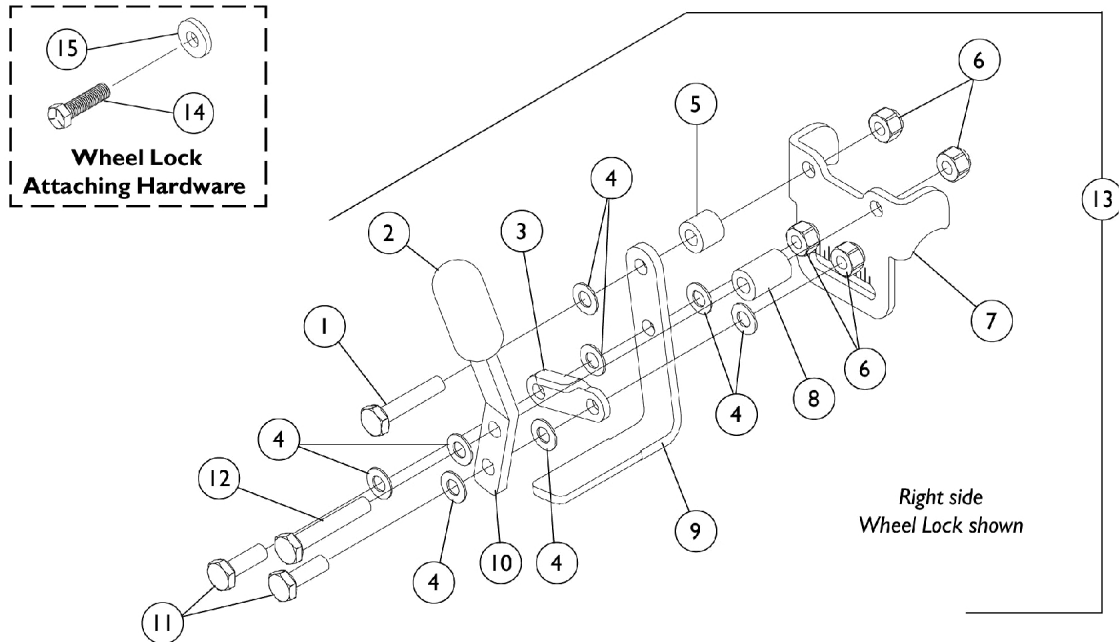

Accessories

Wheel Locks Before 2/15/03

Item Number	Note	Part Number	Description	Quantity Per	
				Package	Assembly
1		1021406	Screw, Hex Head (1/4-20 x 1-1/4")	1	1
2		47376X024	Tip, Rubber Wheel Lock Handle, Black	1	1
3		1018733-NLA	NLA - Link, Stop, Black	1	1
4		1026103	Washer, Nylon (1/4 x 1/2 x 1/32")	1	8
5		1106326-NLA	NLA - Spacer Nylon (17/64 x 1/2 x 7/16")	1	1
6		7930333	Locknut (1/4-20)	25	4
7		1057912-NLA	NLA - Bracket, Black	1	1
8		1106325-NLA	NLA - Spacer Nylon (17/64 x 1/2 x 3/4")	1	1
9		1021405-NLA	NLA - Shoe, Wheel Lock	1	1
10		1028414	Handle, Wheel Lock, Black - Right/ Left	1	1
11		7930326-NLA	NLA - Package, Screw, Hex Head (1/4-20 x 3/4")	25	2
12		1030949	Screw, Hex Head (1/4-20 x 1-1/2")	1	1
13		1106300	Wheel Lock Assembly without Attaching Hardware Right	1	1
13		1106301	Wheel Lock Assembly without Attaching Hardware Left	1	1
14		7930326-NLA	NLA - Package, Screw, Hex Head (1/4-20 x 3/4")	25	1
15		1018739	Washer (1/4 x 5/8 x 3/32")	1	1
	A	1108624-NLA	NLA - Wheel Locks with Attaching Hardware (pair)	2	1

NOTE: A - Not Shown.