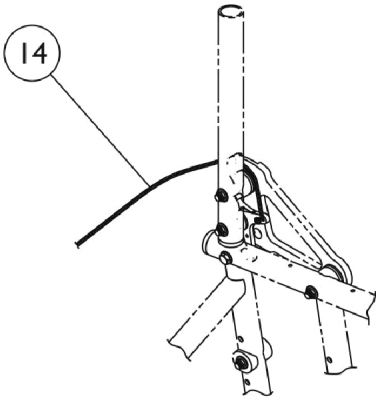

Rear Upright Tube Mounting Hardware & Back Canes

Adjustable Back Cane w/o Push Handle

Straight Cane w/ Push Handle

Rear Upright Tube Mounting Hardware & Back Canes

Item Number	Note	Part Number	Description	Quantity Per	
				Package	Assembly
1	A	1041149-NLA	NLA - Kit, Backrest Hardware (Pair)	1	1
2		40157X020	Spacer, Coved (1/4 x 1 x 9/16")	1	2
3		1055349	Screw, Hex Head (1/4-28 x 2")	1	4
4		1026907	Washer (1/4 x 1/2 x 1/16")	1	16
5		1025765	Locknut (1/4-28)	1	4
6		1039232-NLA	NLA - Cam, Adjustment	1	1
7		1081354-NLA	NLA - Latch, Backrest - Right	1	1
7		1081355-NLA	NLA - Latch, Backrest - Left	1	1
8		1079920-NLA	NLA - Plate, Backrest Support -Right	1	1
8		1079921-NLA	NLA - Plate, Backrest Support -Left	1	1
9		1040776-NLA	NLA - Spacer, Nylon (1/4 x 1 x 1/4")	1	2
10		1012371	Washer, Nylon (3/8 x 7/8 x 1/16")	1	1
11		1026162	Spacer (1/4 x 3/8 x 11/32")	1	1
12		1025728	Washer (1/4 x 1/2 x 1/32")	1	1
13		1039233	Spacer (1/4 x 7/16 x 5/8")	1	1
14		1141633	Cord, Nylon (6-1/2 ft.)	1	1
15		1026971	Back Canes, Adjustable w/o Push Handle (8-11" H)	2	1
			Plug Button, Black (3/4")	1	2
			NLA - Tube, Insert, Adjustable Back (8 - 11" H)	1	2
			Spring, Torsion w/ Button	1	2
			Bushing, Pivot	1	2
15		1026972	Back Canes, Adjustable w/o Push Handle (10-14"/16-20" H)	2	1
			Plug Button, Black (3/4")	1	2
			NLA - Tube, Insert, Adjustable Back (10 - 20" H)	1	2
			Spring, Torsion w/ Button	1	2
			Bushing, Pivot	1	2
16		1054773-NLA	NLA - Cane, Back, Straight w/ Push Handle and Hardware (10-14" H)	1	1
			Grip, Foam (8")	1	1
			Plug Button, Black (3/4")	1	1
			NLA - Back Cane w/ Push Handle, Straight (10-14" H)	1	1
			Screw, Socket Button Head (1/4-20 x 1-1/4")	1	1
			NLA - Locknut (1/4-20)	1	1
16		1054774-NLA	NLA - Cane, Back, Straight w/ Push Handle and Hardware (12-16" H)	1	1
			Grip, Foam (8")	1	1
			Plug Button, Black (3/4")	1	1
			NLA - Back Cane w/ Push Handle, Straight (12-16" H)	1	1
			Screw, Socket Button Head (1/4-20 x 1-1/4")	1	1
			NLA - Locknut (1/4-20)	1	1
16		1027850-NLA	NLA - Cane, Back, Straight w/ Push Handle and Hardware (12-16" and 14-18" H)	1	1
			Grip, Foam (8")	1	1
			NLA - Cane, Back, Straight, Black - Right/Left	1	1
			Screw w/ Washer (#10 x 7/8")	1	1