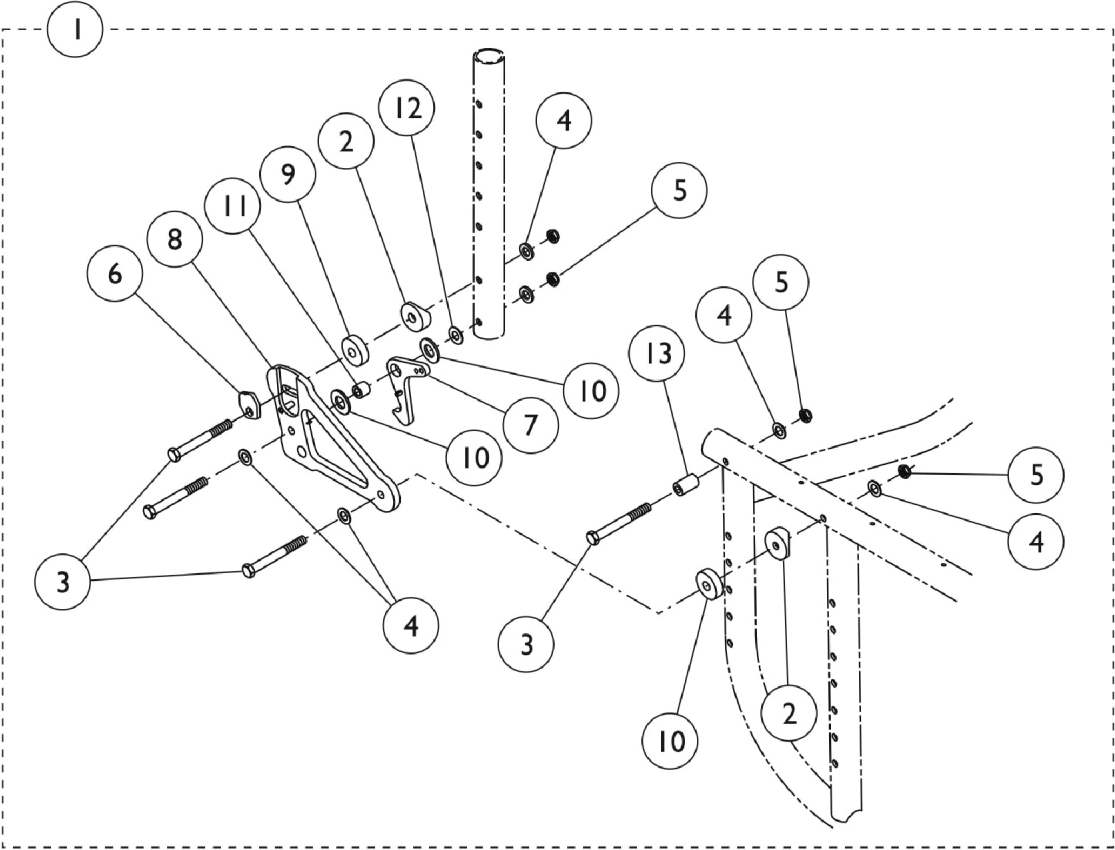

Rear Upright Tube Mounting Hardware & Back Canes

Adjustable Back Cane w/o Push Handle

Straight Cane w/ Push Handle

Rear Upright Tube Mounting Hardware & Back Canes

Item Number	Note	Part Number	Description	Quantity Per	
				Package	Assembly
1	A	1041149-NLA	NLA - Kit, Backrest Hardware (Pair)	1	1
2		40157X020	Spacer, Coved (1/4 x 1 x 9/16")	1	2
3		1055349	Screw, Hex Head (1/4-28 x 2")	1	4
4		1026907	Washer (1/4 x 1/2 x 1/16")	1	16
5		1025765	Locknut (1/4-28)	1	4
6		1039232-NLA	NLA - Cam, Adjustment	1	1
7		1081354-NLA	NLA - Latch, Backrest - Right	1	1
7		1081355-NLA	NLA - Latch, Backrest - Left	1	1
8		1079920-NLA	NLA - Plate, Backrest Support -Right	1	1
8		1079921-NLA	NLA - Plate, Backrest Support -Left	1	1
9		1040776-NLA	NLA - Spacer, Nylon (1/4 x 1 x 1/4")	1	2
10		1012371	Washer, Nylon (3/8 x 7/8 x 1/16")	1	1
11		1026162	Spacer (1/4 x 3/8 x 11/32")	1	1
12		1025728	Washer (1/4 x 1/2 x 1/32")	1	1
13		1039233	Spacer (1/4 x 7/16 x 5/8")	1	1
14		1141633	Cord, Nylon (6-1/2 ft.)	1	1
15		1026971	Back Canes, Adjustable w/o Push Handle (8-11" H)	2	1
			Plug Button, Black (3/4")	1	2
			NLA - Tube, Insert, Adjustable Back (8 - 11" H)	1	2
			Spring, Torsion w/ Button	1	2
			Bushing, Pivot	1	2
15		1026972	Back Canes, Adjustable w/o Push Handle (10-14"/16-20" H)	2	1
			Plug Button, Black (3/4")	1	2
			NLA - Tube, Insert, Adjustable Back (10 - 20" H)	1	2
			Spring, Torsion w/ Button	1	2
			Bushing, Pivot	1	2
16		1054773-NLA	NLA - Cane, Back, Straight w/ Push Handle and Hardware (10-14" H)	1	1
			Grip, Foam (8")	1	1
			Plug Button, Black (3/4")	1	1
			NLA - Back Cane w/ Push Handle, Straight (10-14" H)	1	1
			Screw, Socket Button Head (1/4-20 x 1-1/4")	1	1
			NLA - Locknut (1/4-20)	1	1
16		1054774-NLA	NLA - Cane, Back, Straight w/ Push Handle and Hardware (12-16" H)	1	1
			Grip, Foam (8")	1	1
			Plug Button, Black (3/4")	1	1
			NLA - Back Cane w/ Push Handle, Straight (12-16" H)	1	1
			Screw, Socket Button Head (1/4-20 x 1-1/4")	1	1
			NLA - Locknut (1/4-20)	1	1
16		1027850-NLA	NLA - Cane, Back, Straight w/ Push Handle and Hardware (12-16" and 14-18" H)	1	1
			Grip, Foam (8")	1	1
			NLA - Cane, Back, Straight, Black - Right/Left	1	1
			Screw w/ Washer (#10 x 7/8")	1	1