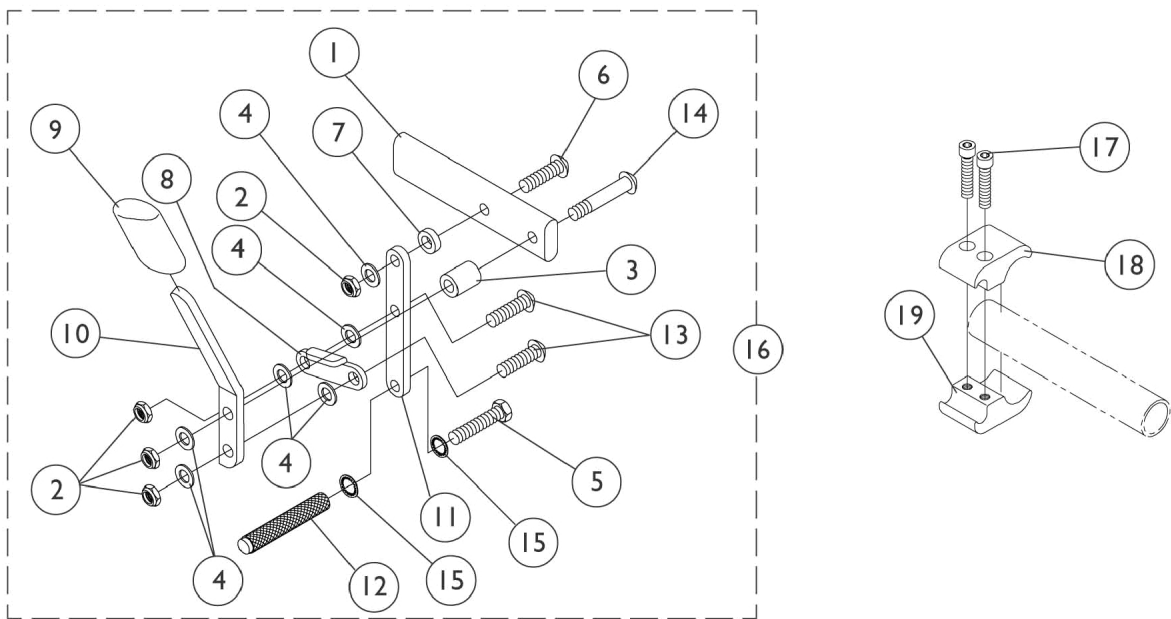

High Mount Wheel Locks

High Mount Wheel Locks

Item Number	Note	Part Number	Description	Quantity Per	
				Package	Assembly
1		1028399-NLA	NLA - Strap, Wheel Lock	1	1
2		1025765	Locknut (1/4-28)	1	4
3		1020363-NLA	NLA - Spacer (1/4 x 1/2 x 1/2")	1	1
4		1026103	Washer, Nylon (1/4 x 1/2 x 1/32")	1	6
5		1055346-NLA	NLA - Screw, Hex Head (1/4-28 x 3/4")	1	1
6		1055306-NLA	NLA - Screw, Button Head Cap (1/4-28 x 7/8")	1	1
7		1028411-NLA	NLA - Spacer (1/4 x 1/2 x 5/32")	1	1
8		1018733-NLA	NLA - Link, Stop, Black	1	1
9		1006490	Tip, Plastic, Black	1	1
10		1038344-NLA	NLA - Handle, Wheel Lock, Black - Right	1	1
10		1038345-NLA	NLA - Handle, Wheel Lock, Black - Left	1	1
11		1028416-NLA	NLA - Link, Wheel Lock, Black	1	1
12		1029420-NLA	NLA - Shoe, Wheel Lock	1	1
13		1055304	Screw, Socket Button Head (1/4-28 x 5/8")	1	2
14		1059284-NLA	NLA - Screw, Socket Button Head (1/4-28 x 1-1/4")	1	1
15		1026108	Lockwasher (1/4 x 15/32 x 1/64")	1	1
16		1029423	Wheel Lock, High Mount, Push to Lock - Right	1	1
16		1029424	Wheel Lock, High Mount, Push to Lock - Left	1	1
17		1027268	Screw, Allen Head (1/4-20 x 1")	1	2
18		1026097-NLA	NLA - Clamp, Wheel Lock, Non-Threaded (1")	1	1
19		1026096-NLA	NLA - Clamp, Wheel Lock, Threaded (1")	1	1