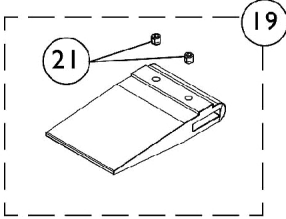

Attendant Operated Wheel Lock

12" Rear Wheels Only

Attendant Operated Wheel Lock 12" Rear Wheels Only

Item Number	Note	Part Number	Description	Quantity Per	
				Package	Assembly
1	A	1073842	Wheel Lock Assembly - Right	1	1
1	A	1073873	Wheel Lock Assembly - Left	1	1
2		1059284-NLA	NLA - Screw, Socket Button Head (1/4-28 x 1-1/4")	1	1
3		1028399-NLA	NLA - Strap, Wheel Lock	1	1
4		1020363-NLA	NLA - Spacer (1/4 x 1/2 x 1/2")	1	1
5		1026103	Washer, Nylon (1/4 x 1/2 x 1/32")	1	8
6		1028411-NLA	NLA - Spacer (1/4 x 1/2 x 5/32")	1	1
7		1021405-NLA	NLA - Shoe, Wheel Lock	1	1
8		1025765	Locknut (1/4-28)	1	4
9		1055304	Screw, Socket Button Head (1/4-28 x 5/8")	1	1
10		1018733-NLA	NLA - Link, Stop, Black	1	1
11		1075507	Tip, Plastic, Black	1	1
12		1073674-NLA	NLA - Lever, Wheel Lock, Black	1	1
13		1055305-NLA	NLA - Screw, Socket Button Head (1/4-28 x 3/4")	1	1
14		1055307-NLA	NLA - Screw, Allen Button Head (1/4-28 x 1")	1	1
15		See Chart	#15 Wheel Lock Crossmember	1	1
16		1027268	Screw, Allen Head (1/4-20 x 1")	1	2
17		1026096-NLA	NLA - Clamp, Wheel Lock, Threaded (1")	1	1
18		1026097-NLA	NLA - Clamp, Wheel Lock, Non-Threaded (1")	1	1
19	B	1037421	Kit, Wheel Lock Shoe Spacer, 20" Rear Wheels (Pair)	2	1
			Spacer, Wheel Lock Shoe (2-63/64")	1	2
			Screw, Set Socket Cup Point (#8-32 x 3/16")	1	4
20	C	1037422	Kit, Wheel Lock Shoe Spacer, 22" Rear Wheels (Pair)	2	1
			Spacer, Wheel Lock Shoe (1-45/64")	1	2
			Screw, Set Socket Cup Point (#8-32 x 3/16")	1	4
21		1008438	Screw, Set Socket Cup Point (#8-32 x 3/16")	1	2

NOTE: A - Includes items 2-14
B - 20" Rear Wheels
C - 22" Rear Wheels

#15 Wheel Lock Crossmember

10" Wide	11" Wide	12" Wide	13" Wide	14" Wide	15" Wide	16" Wide
1071155-NLA	1071156-NLA	1071157	1071158	1071159	1071160	1071161