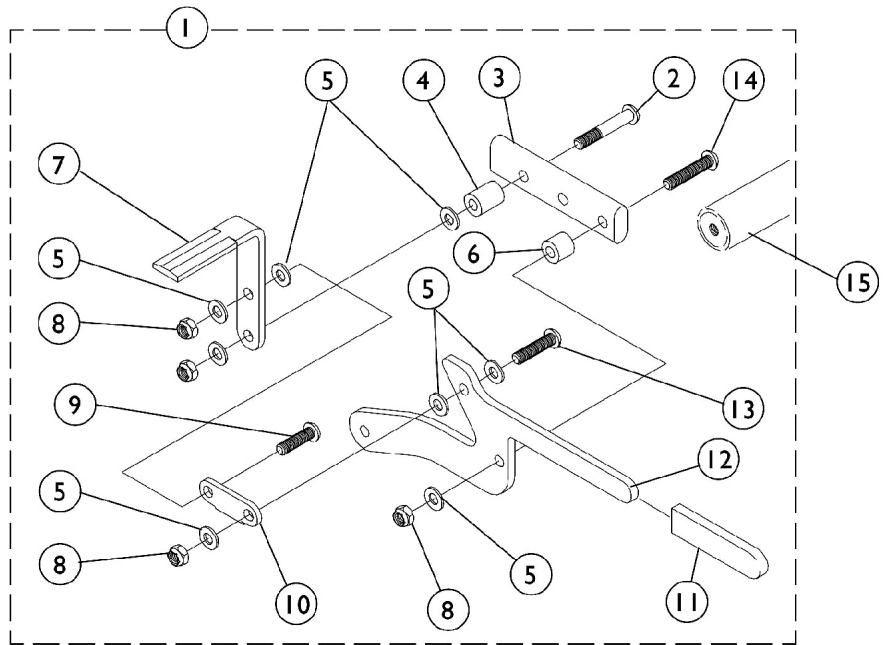

Attendant Operated Wheel Lock

12" Rear Wheels Only

Attendant Operated Wheel Lock 12" Rear Wheels Only

Item Number	Note	Part Number	Description	Quantity Per	
				Package	Assembly
1	A	1073842	Wheel Lock Assembly - Right	1	1
1	A	1073873	Wheel Lock Assembly - Left	1	1
2		1059284-NLA	NLA - Screw, Socket Button Head (1/4-28 x 1-1/4")	1	1
3		1028399-NLA	NLA - Strap, Wheel Lock	1	1
4		1020363-NLA	NLA - Spacer (1/4 x 1/2 x 1/2")	1	1
5		1026103	Washer, Nylon (1/4 x 1/2 x 1/32")	1	8
6		1028411-NLA	NLA - Spacer (1/4 x 1/2 x 5/32")	1	1
7		1021405-NLA	NLA - Shoe, Wheel Lock	1	1
8		1025765	Locknut (1/4-28)	1	4
9		1055304	Screw, Socket Button Head (1/4-28 x 5/8")	1	1
10		1018733-NLA	NLA - Link, Stop, Black	1	1
11		1075507	Tip, Plastic, Black	1	1
12		1073674-NLA	NLA - Lever, Wheel Lock, Black	1	1
13		1055305-NLA	NLA - Screw, Socket Button Head (1/4-28 x 3/4")	1	1
14		1055307-NLA	NLA - Screw, Allen Button Head (1/4-28 x 1")	1	1
15		See Chart	#15 Wheel Lock Crossmember	1	1
16		1027268	Screw, Allen Head (1/4-20 x 1")	1	2
17		1026096-NLA	NLA - Clamp, Wheel Lock, Threaded (1")	1	1
18		1026097-NLA	NLA - Clamp, Wheel Lock, Non-Threaded (1")	1	1
19	B	1037421	Kit, Wheel Lock Shoe Spacer, 20" Rear Wheels (Pair)	2	1
			Spacer, Wheel Lock Shoe (2-63/64")	1	2
			Screw, Set Socket Cup Point (#8-32 x 3/16")	1	4
20	C	1037422	Kit, Wheel Lock Shoe Spacer, 22" Rear Wheels (Pair)	2	1
			Spacer, Wheel Lock Shoe (1-45/64")	1	2
			Screw, Set Socket Cup Point (#8-32 x 3/16")	1	4
21		1008438	Screw, Set Socket Cup Point (#8-32 x 3/16")	1	2

NOTE: A - Includes items 2-14
B - 20" Rear Wheels
C - 22" Rear Wheels

#15 Wheel Lock Crossmember

10" Wide	11" Wide	12" Wide	13" Wide	14" Wide	15" Wide	16" Wide
1071155-NLA	1071156-NLA	1071157	1071158	1071159	1071160	1071161