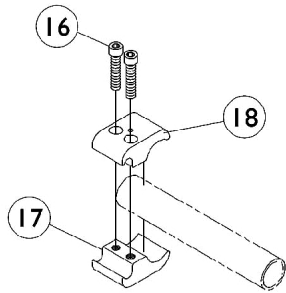

Attendant Operated Wheel Lock

12" Rear Wheels Only

Attendant Operated Wheel Lock 12" Rear Wheels Only

Item Number	Note	Part Number	Description	Quantity Per	
				Package	Assembly
1	A	1073842	Wheel Lock Assembly - Right	1	1
1	A	1073873	Wheel Lock Assembly - Left	1	1
2		1059284-NLA	NLA - Screw, Socket Button Head (1/4-28 x 1-1/4")	1	1
3		1028399-NLA	NLA - Strap, Wheel Lock	1	1
4		1020363-NLA	NLA - Spacer (1/4 x 1/2 x 1/2")	1	1
5		1026103	Washer, Nylon (1/4 x 1/2 x 1/32")	1	8
6		1028411-NLA	NLA - Spacer (1/4 x 1/2 x 5/32")	1	1
7		1021405-NLA	NLA - Shoe, Wheel Lock	1	1
8		1025765	Locknut (1/4-28)	1	4
9		1055304	Screw, Socket Button Head (1/4-28 x 5/8")	1	1
10		1018733-NLA	NLA - Link, Stop, Black	1	1
11		1075507	Tip, Plastic, Black	1	1
12		1073674-NLA	NLA - Lever, Wheel Lock, Black	1	1
13		1055305-NLA	NLA - Screw, Socket Button Head (1/4-28 x 3/4")	1	1
14		1055307-NLA	NLA - Screw, Allen Button Head (1/4-28 x 1")	1	1
15		See Chart	#15 Wheel Lock Crossmember	1	1
16		1027268	Screw, Allen Head (1/4-20 x 1")	1	2
17		1026096-NLA	NLA - Clamp, Wheel Lock, Threaded (1")	1	1
18		1026097-NLA	NLA - Clamp, Wheel Lock, Non-Threaded (1")	1	1
19	B	1037421	Kit, Wheel Lock Shoe Spacer, 20" Rear Wheels (Pair)	2	1
			Spacer, Wheel Lock Shoe (2-63/64")	1	2
			Screw, Set Socket Cup Point (#8-32 x 3/16")	1	4
20	C	1037422	Kit, Wheel Lock Shoe Spacer, 22" Rear Wheels (Pair)	2	1
			Spacer, Wheel Lock Shoe (1-45/64")	1	2
			Screw, Set Socket Cup Point (#8-32 x 3/16")	1	4
21		1008438	Screw, Set Socket Cup Point (#8-32 x 3/16")	1	2

NOTE: A - Includes items 2-14
B - 20" Rear Wheels
C - 22" Rear Wheels

#15 Wheel Lock Crossmember

10" Wide	11" Wide	12" Wide	13" Wide	14" Wide	15" Wide	16" Wide
1071155-NLA	1071156-NLA	1071157	1071158	1071159	1071160	1071161