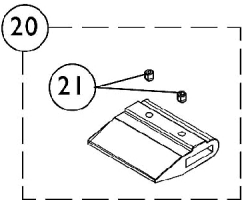

Attendant Operated Wheel Lock

12" Rear Wheels Only

Attendant Operated Wheel Lock 12" Rear Wheels Only

Item Number	Note	Part Number	Description	Quantity Per	
				Package	Assembly
1	A	1073842	Wheel Lock Assembly - Right	1	1
1	A	1073873	Wheel Lock Assembly - Left	1	1
2		1059284-NLA	NLA - Screw, Socket Button Head (1/4-28 x 1-1/4")	1	1
3		1028399-NLA	NLA - Strap, Wheel Lock	1	1
4		1020363-NLA	NLA - Spacer (1/4 x 1/2 x 1/2")	1	1
5		1026103	Washer, Nylon (1/4 x 1/2 x 1/32")	1	8
6		1028411-NLA	NLA - Spacer (1/4 x 1/2 x 5/32")	1	1
7		1021405-NLA	NLA - Shoe, Wheel Lock	1	1
8		1025765	Locknut (1/4-28)	1	4
9		1055304	Screw, Socket Button Head (1/4-28 x 5/8")	1	1
10		1018733-NLA	NLA - Link, Stop, Black	1	1
11		1075507	Tip, Plastic, Black	1	1
12		1073674-NLA	NLA - Lever, Wheel Lock, Black	1	1
13		1055305-NLA	NLA - Screw, Socket Button Head (1/4-28 x 3/4")	1	1
14		1055307-NLA	NLA - Screw, Allen Button Head (1/4-28 x 1")	1	1
15		See Chart	#15 Wheel Lock Crossmember	1	1
16		1027268	Screw, Allen Head (1/4-20 x 1")	1	2
17		1026096-NLA	NLA - Clamp, Wheel Lock, Threaded (1")	1	1
18		1026097-NLA	NLA - Clamp, Wheel Lock, Non-Threaded (1")	1	1
19	B	1037421	Kit, Wheel Lock Shoe Spacer, 20" Rear Wheels (Pair)	2	1
			Spacer, Wheel Lock Shoe (2-63/64")	1	2
			Screw, Set Socket Cup Point (#8-32 x 3/16")	1	4
20	C	1037422	Kit, Wheel Lock Shoe Spacer, 22" Rear Wheels (Pair)	2	1
			Spacer, Wheel Lock Shoe (1-45/64")	1	2
			Screw, Set Socket Cup Point (#8-32 x 3/16")	1	4
21		1008438	Screw, Set Socket Cup Point (#8-32 x 3/16")	1	2

NOTE: A - Includes items 2-14
B - 20" Rear Wheels
C - 22" Rear Wheels

#15 Wheel Lock Crossmember

10" Wide	11" Wide	12" Wide	13" Wide	14" Wide	15" Wide	16" Wide
1071155-NLA	1071156-NLA	1071157	1071158	1071159	1071160	1071161