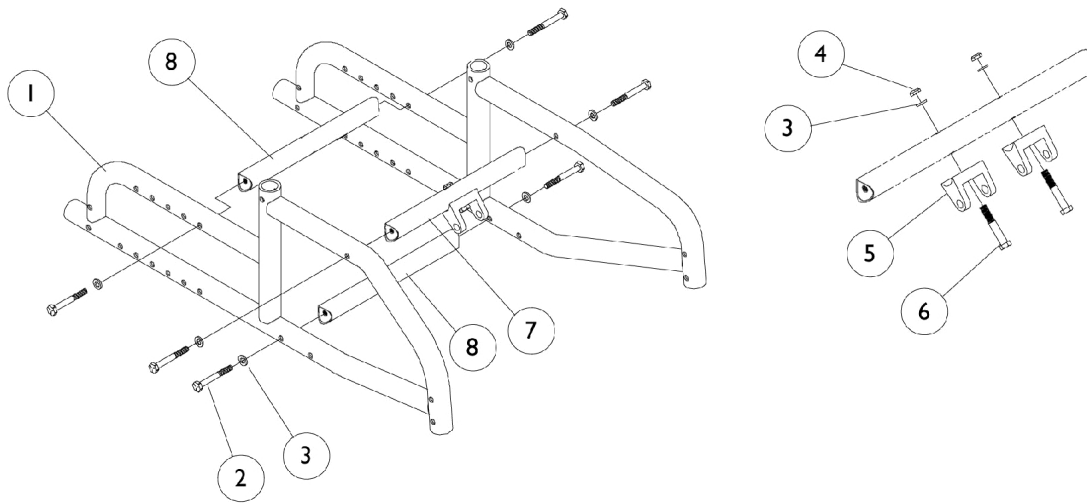

Base Frames & Hardware

Base Frames & Hardware

Item Number	Note	Part Number	Description	Quantity Per	
				Package	Assembly
1	A	8881069533-NL A	NLA - Frame, Standard, Color - Right (24" L)	1	1
1	A	8881069534-NL A	NLA - Frame, Standard, Color - Left (24" L)	1	1
1	A	8881069535-NL A	NLA - Frame, Large, Color - Right (28" L)	1	1
1	A	8881069536-NL A	NLA - Frame, Large, Color - Left (28" L)	1	1
2		1055348	Screw, Hex Head (1/4-28 x 1-3/4")	1	6
3		1026907	Washer (1/4 x 1/2 x 1/16")	1	8
4		1025765	Locknut (1/4-28)	1	2
5		1071841-NLA	NLA - Bracket, Cylinder Mounting, Black	1	2
6		1055347-NLA	NLA - Screw, Hex Head (1/4-28 x 1-1/2")	1	4
7		See Chart	#7 Crossmember	1	1
8		See Chart	#8 Crossmember	1	1
	B	See Chart	Growth Kits	1	1

NOTE: A - Specify frame color when ordering.
B - Includes items 2, 3, 7 and 8.

#7 Crossmember

10" Wide	11" Wide	12" Wide	13" Wide	14" Wide	15" Wide	16" Wide
1071183	1071184	1071185	1071186	1071187	1071188	1071189-NLA

#8 Crossmember

10" Wide	11" Wide	12" Wide	13" Wide	14" Wide	15" Wide	16" Wide
1058329-NLA	1058330-NLA	1058331	1058332-NLA	1058333	1058334	1058335

Growth Kits

Desired Chair Width Shown - Growth kits contain items 2,3,7,8 along with the required Seat Pivot Crossmember and Hardware. A Spreader Bar, Stroller Handles, Footplates, and Wheel Lock Extensions may also be needed.

10" Wide	11" Wide	12" Wide	13" Wide	14" Wide	15" Wide	16" Wide
1076267-NLA	1076268-NLA	1076269	1076270	1076271	1076272	1076273