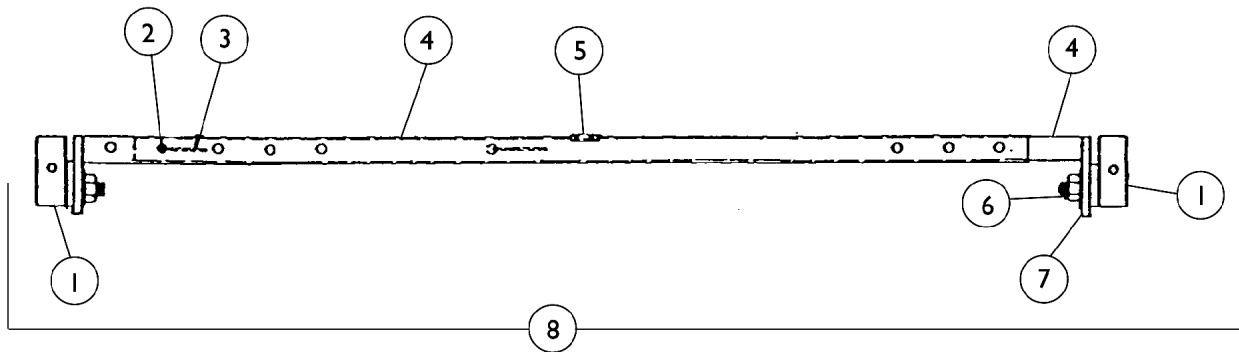

Crossbrace Assembly 6626Y2

This model was discontinued 10/4/00

Model 6626Y2 (Discontinued)
(36" - 69" Wide)

Model 6626Y2 Crossbrace can be used to convert models 6625, 6628, or 6658 to a Home Bed Rail.

Item Number	Note	Part Number	Description	Quantity Per	
				Package	Assembly
1		16356X000	Barrel Assembly, Right Head End / Left Foot End (Includes: Plunger Knob and Pin)	1	2
1		16326X000	Barrel Assembly, Left Head End / Right Foot End (Includes: Plunger Knob and Pin)	1	2
2		48806X011-NLA	NLA - Button, Snap	1	4
3		40188X005-NLA	NLA - Spring, Torsion	1	4
4	A	06626X003-NLA	NLA - Tube, Channel, Chrome - Outside	1	2
4	A	06626X004-NLA	NLA - Tube, Channel, Chrome - Inside	1	2
5		1011239-NLA	NLA - Label, Caution	1	2
6		60290X002	Locknut (5/16-18)	1	4
7		16308X000	Washer, Flat (5/16 x 11/16 x 1/16")	1	4
8	B	06626X002-NLA	NLA - Crossbrace Assembly	1	2

NOTE: A - Channel Tube is No Longer Available. Order Item number 8.
B - Includes Items 1-7.