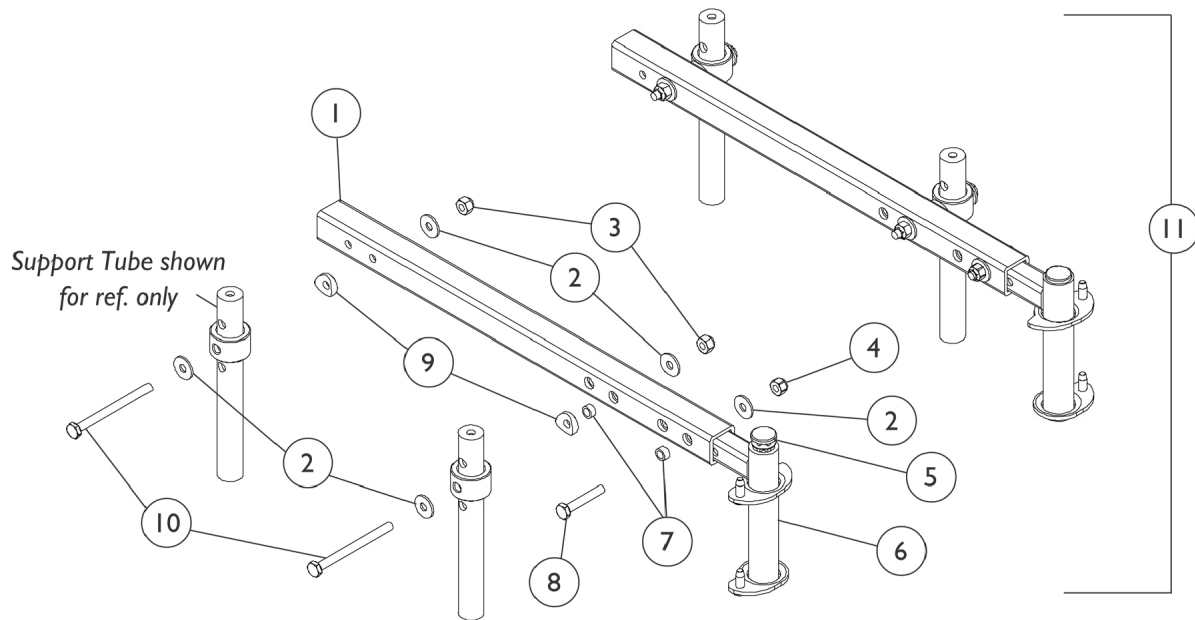

Front Riggings Attachment Kit (FRKTM6)

Item Number	Note	Part Number	Description	Quantity Per	
				Package	Assembly
1		1107807-NLA	NLA - Tube, Support, Front Rigging, Black	1	2
2		1026900	Washer (1/4 x 23/32 x 1/16")	1	10
3		7930345	Locknut (1/4-28)	25	4
4		7930333	Locknut (1/4-20)	25	2
5		1027097	Plug Button, Black (3/4")	1	2
6		1078020-NLA	NLA - Hanger, Front Rigging, Pin Style, Black - Right	1	1
6		1078021-NLA	NLA - Hanger, Front Rigging, Pin Style, Black - Left	1	1
7		1047449-NLA	NLA - Spacer (1/4 x 3/8 x 3/16")	1	4
8		1030949	Screw, Hex Head (1/4-20 x 1-1/2")	1	2
9		1026099	Spacer, Coved (1/4 x 11/16 x 1/2")	1	4
10		1059374	Screw, Hex Head (1/4-28 x 3")	1	4
11		1107808-NLA	NLA - Kit, Front Rigging Attachment with Instruction Sheet	1	1
	A	1106633-NLA	NLA - Instruction Sheet, Front Rigging Attachment Kit	2	1

NOTE: A - Not Shown