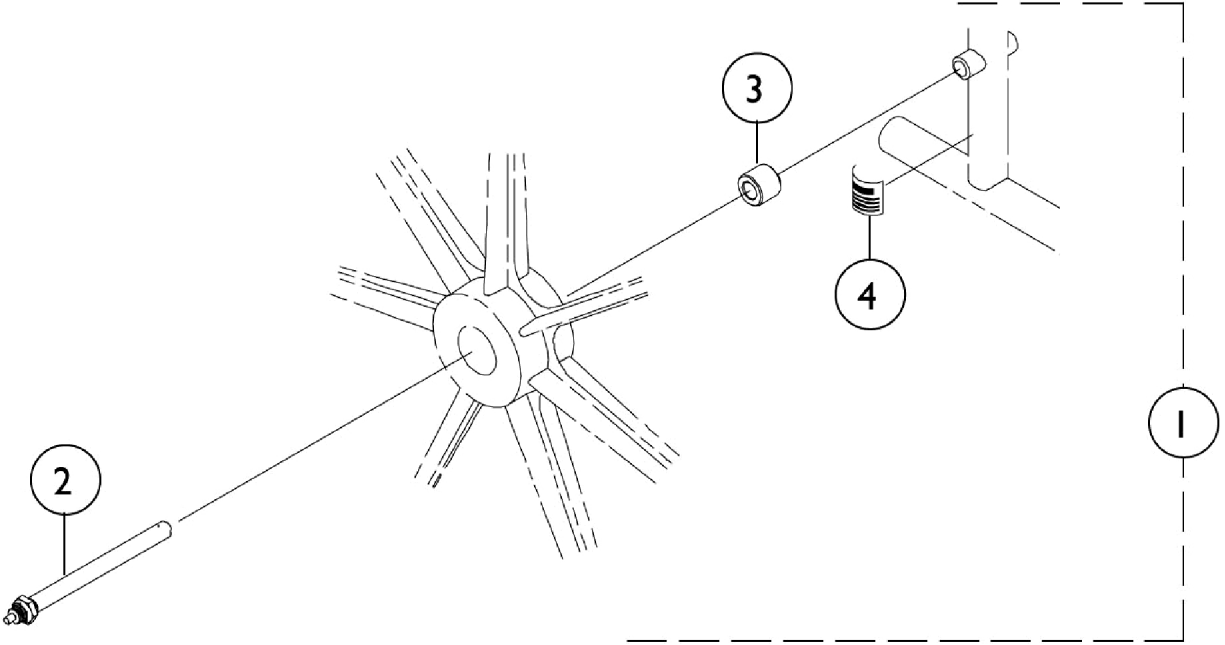

Quick Release Axle

For Use on SX Chairs Only

Item Number	Note	Part Number	Description	Quantity Per	
				Package	Assembly
1	A	1034113	Kit, Quick Release Rear Wheel Hardware, Conventional	1	1
2			Axle, Quick Release (7/16" x 5-7/16")	1	1
3			Spacer (7/16 x 5/8 x 1/2")	1	1
4			NLA - Label, Warning	1	1

NOTE: A - Includes items 2-4.