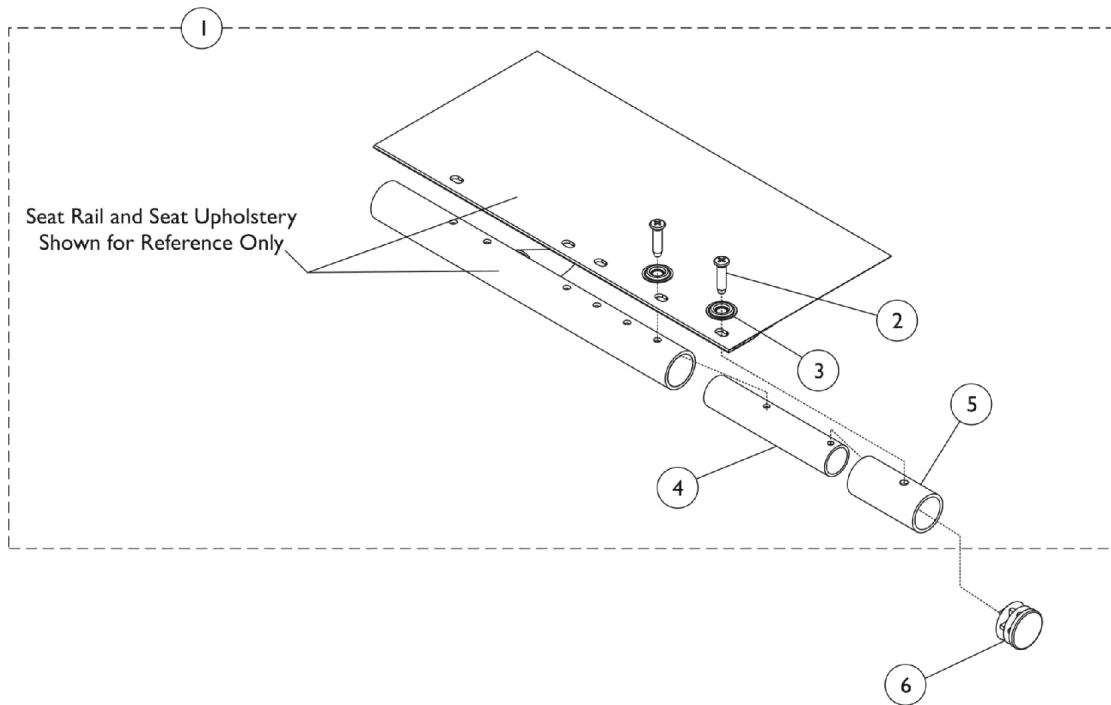

Seat Extension Kit

For use on SX chairs only, For use on 16" to make 18" deep chairs only.

Item Number	Note	Part Number	Description	Quantity Per	
				Package	Assembly
1	A	1073504	Kit, Seat Extension	1	1
2		20228X013-NLA	NLA - Screw, Phillips Oval Head (#10 x 7/8")	1	1
3		40128X001-NLA	NLA - Washer (1/4 X 3/4 X 1/64")	1	1
4		1089279-NLA	NLA - Insert, Seat Extension (2")	1	2
5		1089275-NLA	NLA - Spacer, Seat Extension, Black (2")	1	2
6		1029501	Plug Button, Black (1")	1	2

NOTE: A - Includes items 2-5.