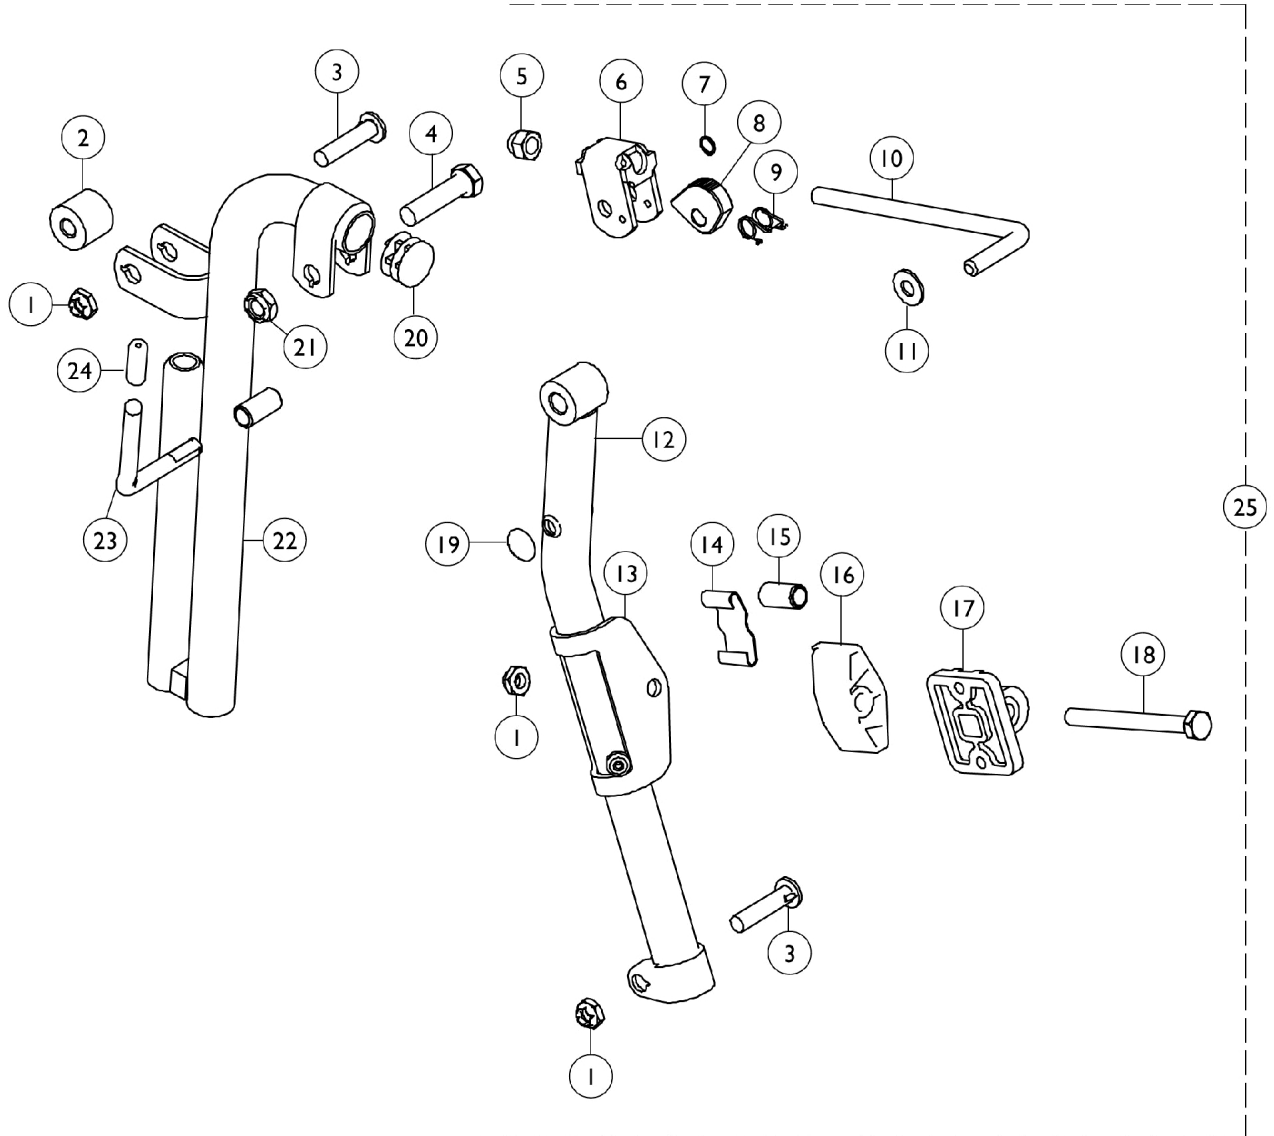

Legrest Support Assembly - TR12

Legrest Support Assembly - TR12

Item Number	Note	Part Number	Description	Quantity Per	
				Package	Assembly
1		1107321	Nut, Low Cap (5/16"-24)	1	3
2		47324X011	Bushing, Pivot (5/16 x 7/8 x 3/4")	1	1
3		11232X009	Bolt, Lug (5/16-24 x 1-3/8")	1	2
4		11919X000-NLA	NLA - Screw, Slotted Truss Head (3/8-16 x 1-1/2")	1	1
5		10261X000	Nut, Acorn (5/16-24)	1	1
6		04528X002	Bracket, Release, Black	1	1
7		1040831	Ring, Snap	1	1
8		1037125	Cam, Legrest	1	1
9		1037485	Spring, Release	1	1
10		1037126	Handle, Release	1	1
11		1013519	Washer, Nylon (5/16 x 11/16 x 1/16")	1	1
12		04526X040-NLA	NLA - Tube, Elevating Support, Chrome - Right	1	1
12		04526X041-NLA	NLA - Tube, Elevating Support, Chrome - Left	1	1
13		1025104	Bracket, Legrest, Chrome	1	1
14		48823X008	Spring, Leaf	1	1
15		47328X003	Bushing, Pivot (5/16 x 7/16 x 7/8")	1	1
16		1091220	Spacer, Legrest	1	1
17		04526X019	Plate, Legrest Pad	1	1
18		1014807	Screw, Hex Head (5/16-24 x 3-1/4")	1	1
19		1096773	Nut, Push Dome (5/16")	1	1
20		1027095	Plug Button, Black (7/8")	1	1
21		40363X000	Hex Nut (3/8"-16)	1	1
22		1009959-NLA	NLA - Support, Legrest w/ Release Handle - Right	1	1
22		1009960-NLA	NLA - Support, Legrest w/ Release Handle - Left	1	1
23		42326X001	Bar, Ratchet	1	1
24		1040060	Tip, Plastic, Black	1	1
25	A	1041820-NLA	NLA - Legrest Support Assembly, Chrome - Right	1	1
25	A	1041821-NLA	NLA - Legrest Support Assembly, Chrome - Left	1	1
	B	1046328-NLA	NLA - Kit, Ratchet	2	1

NOTE: A - Includes items 1-24.
B - Includes items 5-11 and 23-24.