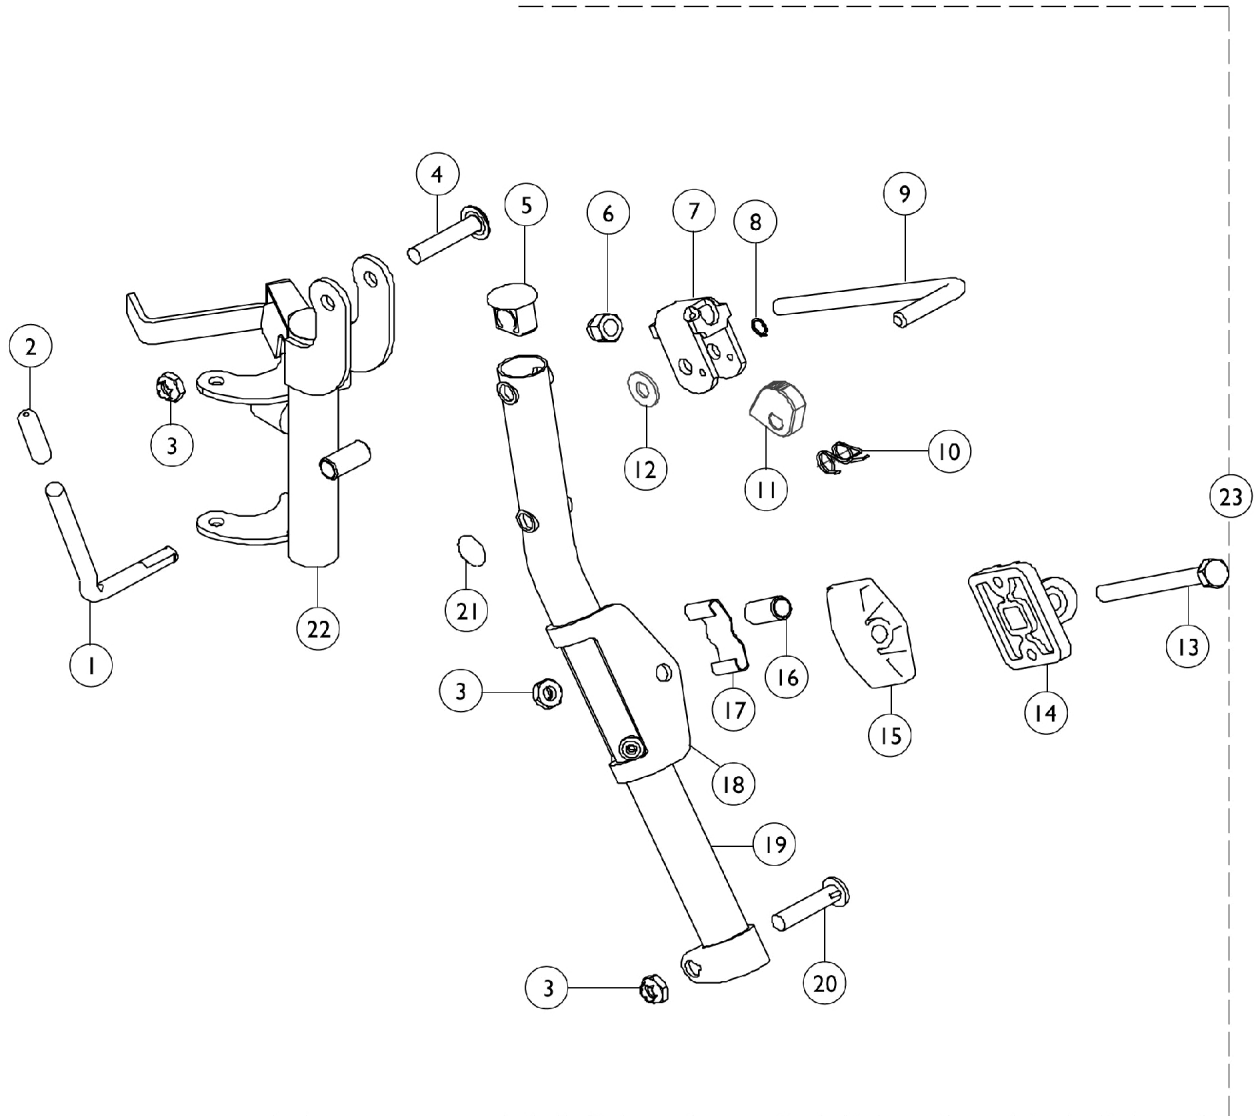

Legrest Support Assembly

TR14, TRP14, CG14, TLX4A/C, T934A/C

Legrest Support Assembly

TR14, TRP14, CG14, TLX4A/C, T934A/C

Item Number	Note	Part Number	Description	Quantity Per	
				Package	Assembly
1		1037126	Handle, Release	1	1
2		1040060	Tip, Plastic, Black	1	1
3		1107321	Nut, Low Cap (5/16"-24)	1	3
4		1030948	Screw, Slotted Truss Head (5/16-24 x 1-1/2")	1	1
5		1095433	Plug Button, Black (7/8")	1	1
6		10261X000	Nut, Acorn (5/16-24)	1	1
7		04528X002	Bracket, Release, Black	1	1
8		1040831	Ring, Snap	1	1
9		42326X001	Bar, Ratchet	1	1
10		1037485	Spring, Release	1	1
11		1037125	Cam, Legrest	1	1
12		1013519	Washer, Nylon (5/16 x 11/16 x 1/16")	1	1
13		1014807	Screw, Hex Head (5/16-24 x 3-1/4")	1	1
14		04526X019	Plate, Legrest Pad	1	1
15		1091220	Spacer, Legrest	1	1
16		47328X003	Bushing, Pivot (5/16 x 7/16 x 7/8")	1	1
17		48823X008	Spring, Leaf	1	1
18		1025104	Bracket, Legrest, Chrome	1	1
19	A	1095434-NLA	NLA - Tube, Support, Chrome - Right	1	1
19	A	1095435-NLA	NLA - Tube, Support, Chrome - Left	1	1
20		11232X009	Bolt, Lug (5/16-24 x 1-3/8")	1	1
21		1096773	Nut, Push Dome (5/16")	1	1
22		1031581-NLA	NLA - Legrest Support Tube Assembly, Adult, Black - Right	1	1
22		1031582	Legrest Support Tube Assembly, Adult, Black - Left	1	1
	B	1046328-NLA	NLA - Kit, Ratchet	2	1
23	C	See Chart	Item #23 Upper Support Assembly	1	1

NOTE: A - Due to product improvement, item #5 must also be ordered.
 B - Includes items 1-2, 6-10, and 12.
 C - Includes items 1-22.

Item #23 Upper Support Assembly

Legrest

Prior Model Numbers	Chair Width	Support Assembly Right	Support Assembly Left
CG14, TR14 - Black	14-18"	1041824 See Note(s) A, B	1041825 See Note(s) B, A
T934A, T934C, TLX4A, TLX4C, TRP14 - Black	16-22"	1041824 See Note(s) A	1041825 See Note(s) A

NOTE: A - Without Calf Pads.
 B - TR14 available for MGI International Accounts only.