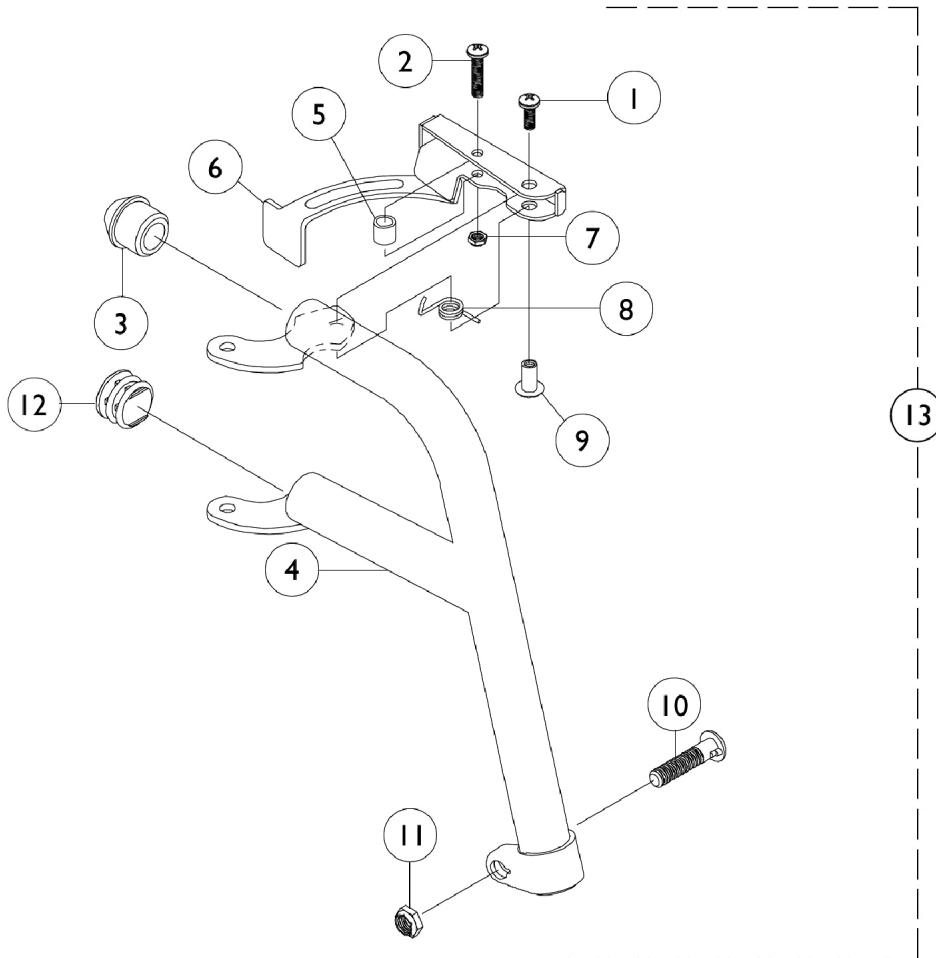

Footrest Support Assembly

TR13, CG13, T933A/C, TLX3A/C

Footrest Support Assembly TR13, CG13, T933A/C, TLX3A/C

Item Number	Note	Part Number	Description	Quantity Per	
				Package	Assembly
1		40163X002	Screw, Phillips Round Head (#10-32 x 1/2")	1	1
2		40163X008	Screw, Phillips Pan Head (#10-32 x 11/16")	1	1
3		1020719	Anti-Rattle, Black	1	1
4		1053170-NLA	NLA - Tube, Footrest Support, Adult, Chrome - Right	1	1
4		1053171-NLA	NLA - Tube, Footrest Support, Adult, Chrome - Left	1	1
5		47565X057	Bushing (7/32 x 3/8 x 11/32")	1	1
6		1035539	Handle, Release, Black - Right	1	1
6		1035540	Handle, Release, Black - Left	1	1
7		60279X003	Locknut (#10-32)	1	1
8		1008935	Spring, Release - Right	1	1
8		1008936	Spring, Release - Left	1	1
9		67005X000	Rivnut (#10-32)	1	1
10		11232X009	Bolt, Lug (5/16-24 x 1-3/8")	1	1
11		1107321	Nut, Low Cap (5/16"-24)	1	1
12		1027095	Plug Button, Black (7/8")	1	1
13	A	See Chart	Item #13 Upper Support Assembly	1	1

NOTE: A - Includes items 1-12.

Item #13 Upper Support Assembly

Model Numbers	Chair Width	Support Assembly Right	Support Assembly Left
CG13, TR13	14-20"	1053174-NLA	1053175-NLA
T93AA, T93AC,	16-22"	1110340	1110341
TLX3A, TLX3C	16-22"	See Note(s) B 1053174-NLA	See Note(s) B 1053175-NLA

NOTE: B - Color changed from Chrome to Black.