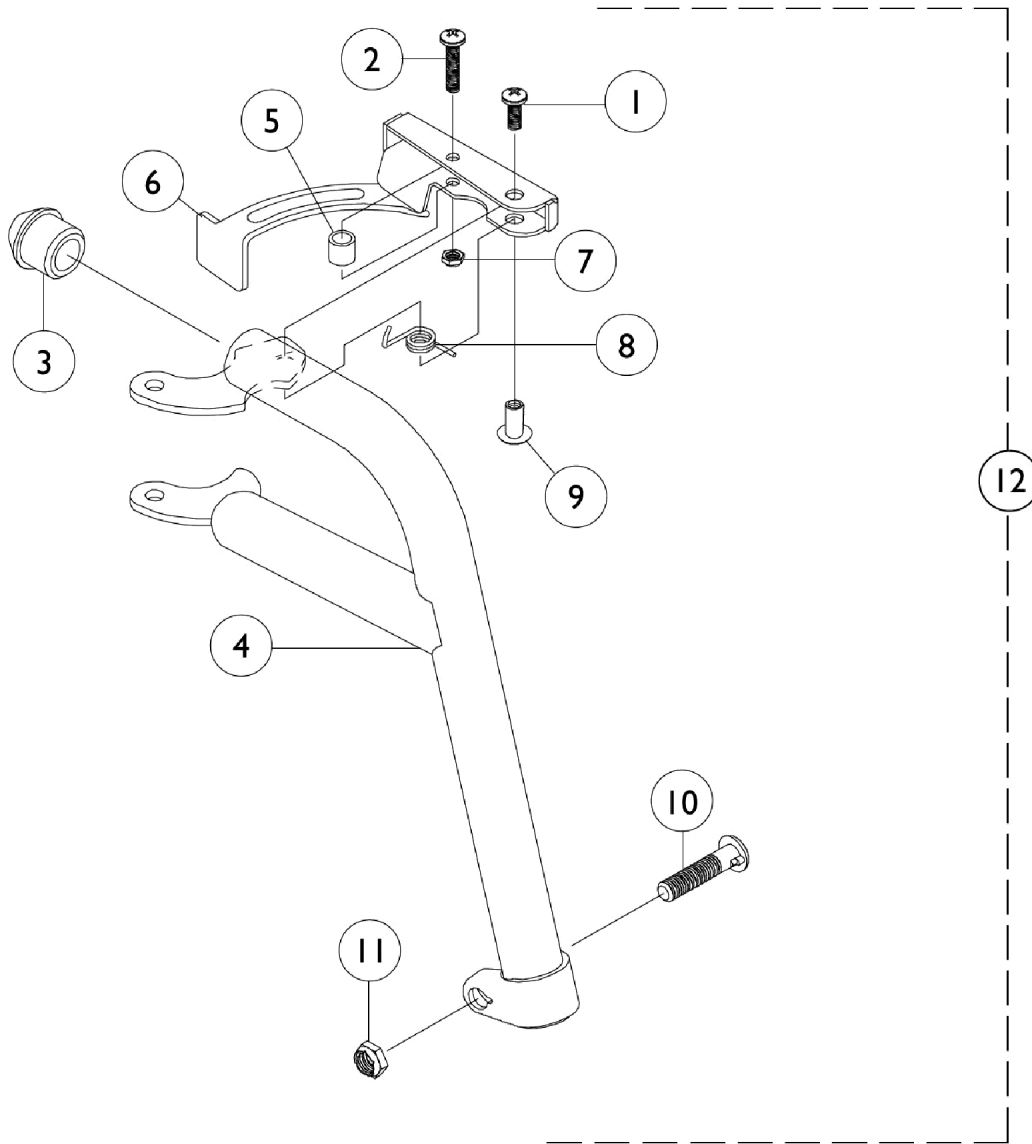

Footrest Support Assembly

TLXH3A/C, T943A/C, TLXH3S, T943S, TRH13, CGH13

Footrest Support Assembly

TLXH3A/C, T943A/C, TLXH3S, T943S, TRH13, CGH13

Item Number	Note	Part Number	Description	Quantity Per	
				Package	Assembly
1		40163X002	Screw, Phillips Round Head (#10-32 x 1/2")	1	1
2		40163X008	Screw, Phillips Pan Head (#10-32 x 11/16")	1	1
3		1020719	Anti-Rattle, Black	1	1
4		1020416-NLA	NLA - Tube, Support, Footrest, Chrome - Right	1	1
4		1020417-NLA	NLA - Tube, Support, Footrest, Chrome - Left	1	1
5		47565X057	Bushing (7/32 x 3/8 x 11/32")	1	1
6		1023428-NLA	NLA - Handle, Release, Black- Right	1	1
6		1023431-NLA	NLA - Handle, Release, Black- Left	1	1
7		60279X003	Locknut (#10-32)	1	1
8		1008935	Spring, Release - Right	1	1
8		1008936	Spring, Release - Left	1	1
9		67005X000	Rivnut (#10-32)	1	1
10		11232X009	Bolt, Lug (5/16-24 x 1-3/8")	1	1
11		1107321	Nut, Low Cap (5/16"-24)	1	1
12	A	See Chart	Item #12 Upper Support Assembly	1	1

NOTE: A - Includes items 1-11.

Item #12 Upper Support Assembly

Model Numbers	Chair Width	Support Assembly Right	Support Assembly Left
T943A, T943C, T943S TLXH3A, 5LXH3C, TLXH3S	14-18"	1030706-NLA	1030707-NLA
CGH13, TRH13	16-18"	1030706-NLA	1030707-NLA