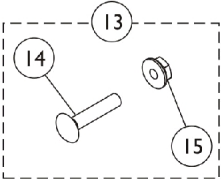

Clamp-On Style Wheel Locks

Tracer SX Recliner

Clamp-On Style Wheel Locks Tracer SX Recliner

Item Number	Note	Part Number	Description	Quantity Per	
				Package	Assembly
1	A	1080332-NLA	NLA - Wheel Lock Assembly, Black - Right	1	1
1	A	1080333-NLA	NLA - Wheel Lock Assembly, Black - Left	1	1
2		60320X000	Locknut (1/4-28)	1	3
3		60275X000	Locknut (1/4-20)	1	1
4		1010398	Washer, Nylon (1/4 x 1/2 x 1/16")	1	7
5		1080330	Bracket, Wheel Lock, Black - Right	1	1
5	C	1080331-NLA	NLA - Bracket, Wheel Lock, Black - Left	1	1
6		40157X016-NLA	NLA - Washer (1/4 x 1/2 x 1/16")	1	4
7		1015443-NLA	NLA - Shoe	1	1
8		1016592-NLA	NLA - Link, Chrome	1	1
9		1016588-NLA	NLA - Handle, Push, Adult, Chrome - Right	1	1
9		1016589-NLA	NLA - Handle, Push, Adult, Chrome - Left	1	1
10		47376X024	Tip, Rubber Wheel Lock Handle, Black	1	1
11		60274X012-NLA	NLA - Screw, Hex Head (1/4-28 x 3/4")	1	3
12		1007017-NLA	NLA - Screw, Hex Head (1/4-20 x 1-1/4")	1	1
13	B	1030987	Hardware, Wheel Lock Attaching	1	1
14			Bolt, Lug (5/16-24 x 1-3/8")	1	2
15			Locknut (5/16-24)	1	2

NOTE: A - Includes items 2-12.
B - Includes items 14 and 15.
C - Chrome is No Longer Available. Order item #1 1080333 in Black. Recommended to order in quantity of 2 to match.