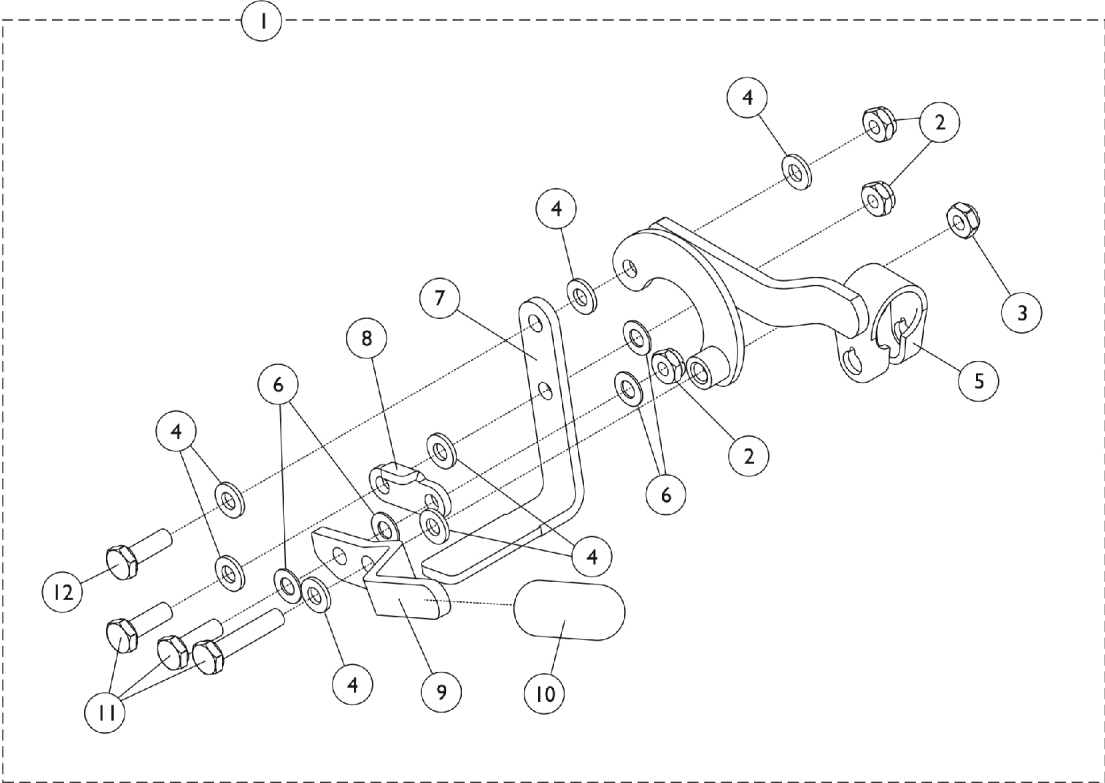

Clamp-On Style Wheel Locks

Tracer SX Recliner

Clamp-On Style Wheel Locks Tracer SX Recliner

Item Number	Note	Part Number	Description	Quantity Per	
				Package	Assembly
1	A	1080332-NLA	NLA - Wheel Lock Assembly, Black - Right	1	1
1	A	1080333-NLA	NLA - Wheel Lock Assembly, Black - Left	1	1
2		60320X000	Locknut (1/4-28)	1	3
3		60275X000	Locknut (1/4-20)	1	1
4		1010398	Washer, Nylon (1/4 x 1/2 x 1/16")	1	7
5		1080330	Bracket, Wheel Lock, Black - Right	1	1
5	C	1080331-NLA	NLA - Bracket, Wheel Lock, Black - Left	1	1
6		40157X016-NLA	NLA - Washer (1/4 x 1/2 x 1/16")	1	4
7		1015443-NLA	NLA - Shoe	1	1
8		1016592-NLA	NLA - Link, Chrome	1	1
9		1016588-NLA	NLA - Handle, Push, Adult, Chrome - Right	1	1
9		1016589-NLA	NLA - Handle, Push, Adult, Chrome - Left	1	1
10		47376X024	Tip, Rubber Wheel Lock Handle, Black	1	1
11		60274X012-NLA	NLA - Screw, Hex Head (1/4-28 x 3/4")	1	3
12		1007017-NLA	NLA - Screw, Hex Head (1/4-20 x 1-1/4")	1	1
13	B	1030987	Hardware, Wheel Lock Attaching	1	1
14			Bolt, Lug (5/16-24 x 1-3/8")	1	2
15			Locknut (5/16-24)	1	2

NOTE: A - Includes items 2-12.
B - Includes items 14 and 15.
C - Chrome is No Longer Available. Order item #1 1080333 in Black. Recommended to order in quantity of 2 to match.