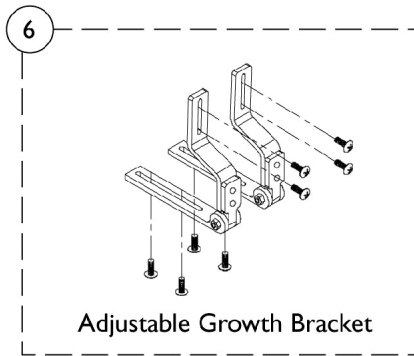

# KSS Seating Accessories for Headrest Pads and Growth Brackets

Adjustable Headrest Pad

2-Step Adjustable Headrest Pad (Small)

2-Step Adjustable Headrest Pad (Large)

Curved Adjustable Headrest Pad

Spacer Block with Hardware

Adjustable Growth Bracket

Fixed Growth Bracket

## KSS Seating Accessories for Headrest Pads and Growth Brackets

| Item Number | Note | Part Number | Description  | Quantity Per |          |
|-------------|------|-------------|--|--------------|----------|
|             |      |             |  | Package      | Assembly |
| 1           |      | 1073062-NLA | NLA - Pad, Adjustable Headrest - Small (9" W x 3-1/2" H)               | 1            | 1        |
| 2           |      | 0128000-NLA | NLA - Headrest, Two-Step (8-1/2" W x 5-1/2" H)                         | 1            | 1        |
| 3           |      | 1073063-NLA | NLA - Pad, Adjustable Headrest, Two-Step - Large (11" W x 6" H)        | 1            | 1        |
| 4           |      | 0127700     | Headrest, Curved (6" W x 7" H)   | 1            | 1        |
| 5           |      | 1077861-NLA | NLA - Kit, Spacer Blocks and Mounting Screws                           | 4            | 1        |
| 6           |      | 1084149-NLA | NLA - Bracket, Growth Adjustable, Black (7/8")                         | 1            | 1        |
| 6           |      | 1084148-NLA | NLA - Bracket, Growth Adjustable, Black (1")                           | 1            | 1        |
| 7           |      | 5500249-NLA | NLA - Bracket, Fixed Growth, Small, Black (Fits 10" Systems)           | 1            | 1        |
| 7           |      | 5500250-NLA | NLA - Bracket, Fixed Growth, Medium, Black (Fits 12" Systems)          | 1            | 1        |
| 7           |      | 5500043-NLA | NLA - Bracket, Growth Fixed, Large, Black (Fits 14" and Wider Systems) | 1            | 1        |