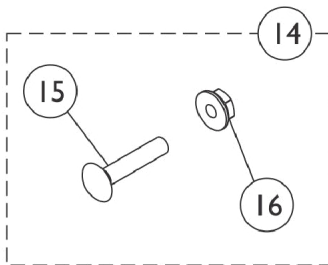

Link-Pivot Style Wheel Locks

Adult - Permanent Arms, Tracer EX and Tracer MG Permanent Arms

Link-Pivot Style Wheel Locks

Adult - Permanent Arms, Tracer EX and Tracer MG Permanent Arms

Item Number	Note	Part Number	Description	Quantity Per	
				Package	Assembly
1	A,B,H	1045861-NLA	NLA - Wheel Lock Assembly, Adult, Push to Lock, Black - Right	1	1
1	A,B,H	1045862-NLA	NLA - Wheel Lock Assembly, Adult, Push to Lock, Black - Left	1	1
1	B	1023493	Wheel Lock Assembly, Push to Lock - Right	1	1
1	B	1023494	Wheel Lock Assembly, Push / Lock - Left	1	1
1	A,C	1045862-NLA	NLA - Wheel Lock Assembly, Adult, Push to Lock, Black - Left	1	1
1	A,C	1045861-NLA	NLA - Wheel Lock Assembly, Adult, Push to Lock, Black - Right	1	1
2		60275X000	Locknut (1/4-20)	1	1
3		60320X000	Locknut (1/4-28)	1	1
4	D	1015445-NLA	NLA - Bracket, Mounting, Chrome - Right	1	1
4	D	1015446-NLA	NLA - Bracket, Mounting, Chrome - Left	1	1
4	E	1045843-NLA	NLA - Bracket, Mounting, Chrome - Right	1	1
4	E	1045844-NLA	NLA - Bracket, Mounting, Chrome - Left	1	1
5		40157X016-NLA	NLA - Washer (1/4 x 1/2 x 1/16")	1	1
6		1015443-NLA	NLA - Shoe	1	1
7		1010398	Washer, Nylon (1/4 x 1/2 x 1/16")	1	6
8		60274X012-NLA	NLA - Screw, Hex Head (1/4-28 x 3/4")	1	3
9		40157X004	Spacer, Nylon (1/4 x 7/16 x 1/8")	1	4
9		40157X016-NLA	NLA - Washer (1/4 x 1/2 x 1/16")	1	1
10		47376X024	Tip, Rubber Wheel Lock Handle, Black	1	1
11		1016588-NLA	NLA - Handle, Push, Adult, Chrome - Right	1	1
11		1016589-NLA	NLA - Handle, Push, Adult, Chrome - Left	1	1
12		1007017-NLA	NLA - Screw, Hex Head (1/4-20 x 1-1/4")	1	1
13		1016592-NLA	NLA - Link, Chrome	1	1
14	I	1034165	NLA - Hardware, Attaching Kit (Pair)	1	1
15			Bolt, Carriage (1/4-20 x 1-1/4")	1	2
16			Locknut (1/4-20)	1	2
14		1017677	Kit, Hardware, Wheel Lock (Pair)	1	1
15			Bolt, Carriage (1/4-20 x 1-1/4")	1	2
16			Nut, Hex Flang (1/4-20)	1	2
17	F	1037421	Kit, Wheel Lock Shoe Spacer, 20" Rear Wheels (Pair)	1	1
18			Spacer, Wheel Lock Shoe (2-63/64")	1	2
19			Screw, Set Socket Cup Point (#8-32 x 3/16")	1	4
17	F	1037422	Kit, Wheel Lock Shoe Spacer, 22" Rear Wheels (Pair)	1	1
18			Spacer, Wheel Lock Shoe (1-45/64")	1	2
19			Screw, Set Socket Cup Point (#8-32 x 3/16")	1	4
20	G	1058900	Wheel Lock Extension Handle Assembly, Black (8")	1	1