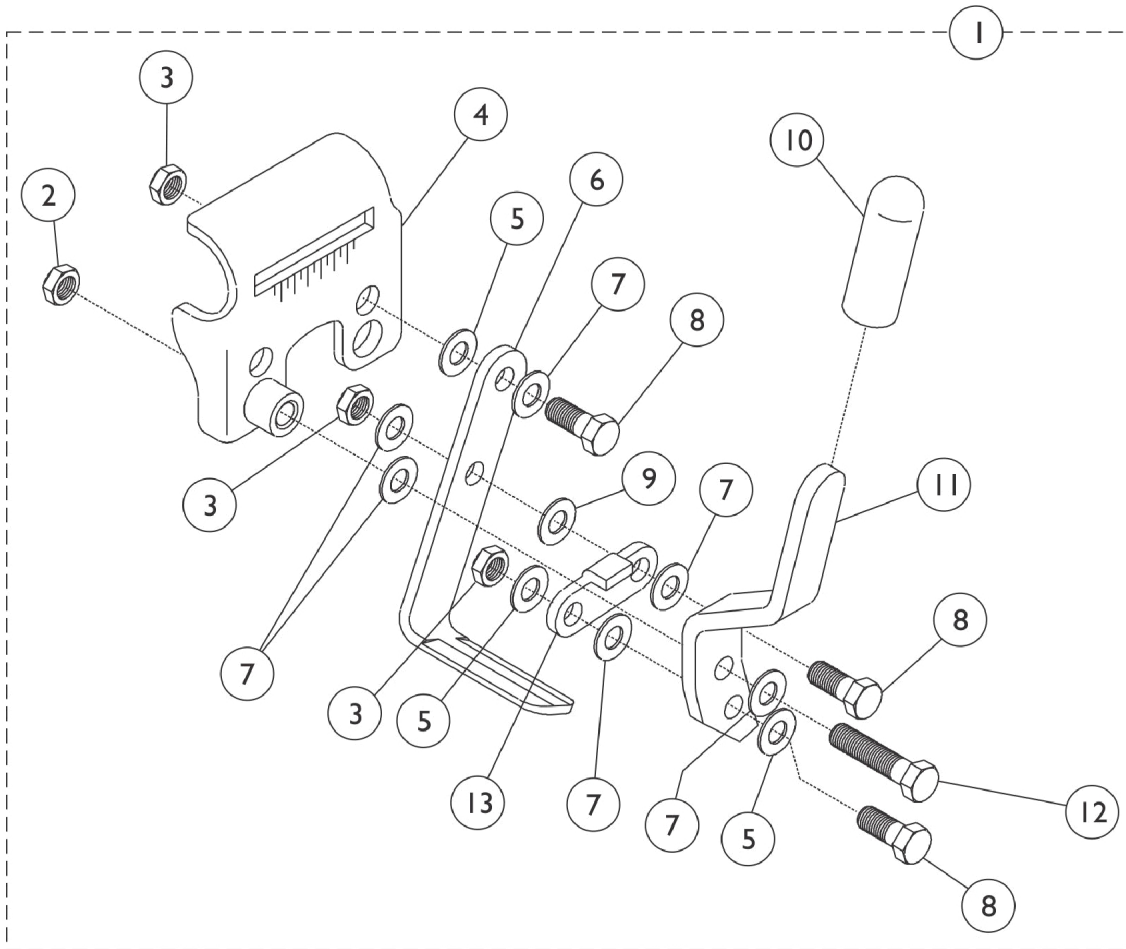

Link-Pivot Style Wheel Locks

Adult - Permanent Arms, Tracer EX and Tracer MG Permanent Arms

Link-Pivot Style Wheel Locks

Adult - Permanent Arms, Tracer EX and Tracer MG Permanent Arms

Item Number	Note	Part Number	Description	Quantity Per	
				Package	Assembly
1	A,B,H	1045861-NLA	NLA - Wheel Lock Assembly, Adult, Push to Lock, Black - Right	1	1
1	A,B,H	1045862-NLA	NLA - Wheel Lock Assembly, Adult, Push to Lock, Black - Left	1	1
1	B	1023493	Wheel Lock Assembly, Push to Lock - Right	1	1
1	B	1023494	Wheel Lock Assembly, Push / Lock - Left	1	1
1	A,C	1045862-NLA	NLA - Wheel Lock Assembly, Adult, Push to Lock, Black - Left	1	1
1	A,C	1045861-NLA	NLA - Wheel Lock Assembly, Adult, Push to Lock, Black - Right	1	1
2		60275X000	Locknut (1/4-20)	1	1
3		60320X000	Locknut (1/4-28)	1	1
4	D	1015445-NLA	NLA - Bracket, Mounting, Chrome - Right	1	1
4	D	1015446-NLA	NLA - Bracket, Mounting, Chrome - Left	1	1
4	E	1045843-NLA	NLA - Bracket, Mounting, Chrome - Right	1	1
4	E	1045844-NLA	NLA - Bracket, Mounting, Chrome - Left	1	1
5		40157X016-NLA	NLA - Washer (1/4 x 1/2 x 1/16")	1	1
6		1015443-NLA	NLA - Shoe	1	1
7		1010398	Washer, Nylon (1/4 x 1/2 x 1/16")	1	6
8		60274X012-NLA	NLA - Screw, Hex Head (1/4-28 x 3/4")	1	3
9		40157X004	Spacer, Nylon (1/4 x 7/16 x 1/8")	1	4
9		40157X016-NLA	NLA - Washer (1/4 x 1/2 x 1/16")	1	1
10		47376X024	Tip, Rubber Wheel Lock Handle, Black	1	1
11		1016588-NLA	NLA - Handle, Push, Adult, Chrome - Right	1	1
11		1016589-NLA	NLA - Handle, Push, Adult, Chrome - Left	1	1
12		1007017-NLA	NLA - Screw, Hex Head (1/4-20 x 1-1/4")	1	1
13		1016592-NLA	NLA - Link, Chrome	1	1
14	I	1034165	NLA - Hardware, Attaching Kit (Pair)	1	1
15			Bolt, Carriage (1/4-20 x 1-1/4")	1	2
16			Locknut (1/4-20)	1	2
14		1017677	Kit, Hardware, Wheel Lock (Pair)	1	1
15			Bolt, Carriage (1/4-20 x 1-1/4")	1	2
16			Nut, Hex Flang (1/4-20)	1	2
17	F	1037421	Kit, Wheel Lock Shoe Spacer, 20" Rear Wheels (Pair)	1	1
18			Spacer, Wheel Lock Shoe (2-63/64")	1	2
19			Screw, Set Socket Cup Point (#8-32 x 3/16")	1	4
17	F	1037422	Kit, Wheel Lock Shoe Spacer, 22" Rear Wheels (Pair)	1	1
18			Spacer, Wheel Lock Shoe (1-45/64")	1	2
19			Screw, Set Socket Cup Point (#8-32 x 3/16")	1	4
20	G	1058900	Wheel Lock Extension Handle Assembly, Black (8")	1	1