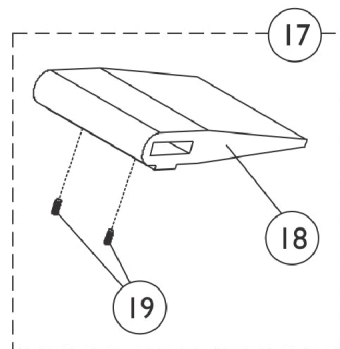

Link-Pivot Style Wheel Locks

Adult - Permanent Arms, Tracer EX and Tracer MG Permanent Arms

Link-Pivot Style Wheel Locks

Adult - Permanent Arms, Tracer EX and Tracer MG Permanent Arms

Item Number	Note	Part Number	Description	Quantity Per	
				Package	Assembly
1	A,B,H	1045861-NLA	NLA - Wheel Lock Assembly, Adult, Push to Lock, Black - Right	1	1
1	A,B,H	1045862-NLA	NLA - Wheel Lock Assembly, Adult, Push to Lock, Black - Left	1	1
1	B	1023493	Wheel Lock Assembly, Push to Lock - Right	1	1
1	B	1023494	Wheel Lock Assembly, Push / Lock - Left	1	1
1	A,C	1045862-NLA	NLA - Wheel Lock Assembly, Adult, Push to Lock, Black - Left	1	1
1	A,C	1045861-NLA	NLA - Wheel Lock Assembly, Adult, Push to Lock, Black - Right	1	1
2		60275X000	Locknut (1/4-20)	1	1
3		60320X000	Locknut (1/4-28)	1	1
4	D	1015445-NLA	NLA - Bracket, Mounting, Chrome - Right	1	1
4	D	1015446-NLA	NLA - Bracket, Mounting, Chrome - Left	1	1
4	E	1045843-NLA	NLA - Bracket, Mounting, Chrome - Right	1	1
4	E	1045844-NLA	NLA - Bracket, Mounting, Chrome - Left	1	1
5		40157X016-NLA	NLA - Washer (1/4 x 1/2 x 1/16")	1	1
6		1015443-NLA	NLA - Shoe	1	1
7		1010398	Washer, Nylon (1/4 x 1/2 x 1/16")	1	6
8		60274X012-NLA	NLA - Screw, Hex Head (1/4-28 x 3/4")	1	3
9		40157X004	Spacer, Nylon (1/4 x 7/16 x 1/8")	1	4
9		40157X016-NLA	NLA - Washer (1/4 x 1/2 x 1/16")	1	1
10		47376X024	Tip, Rubber Wheel Lock Handle, Black	1	1
11		1016588-NLA	NLA - Handle, Push, Adult, Chrome - Right	1	1
11		1016589-NLA	NLA - Handle, Push, Adult, Chrome - Left	1	1
12		1007017-NLA	NLA - Screw, Hex Head (1/4-20 x 1-1/4")	1	1
13		1016592-NLA	NLA - Link, Chrome	1	1
14	I	1034165	NLA - Hardware, Attaching Kit (Pair)	1	1
15			Bolt, Carriage (1/4-20 x 1-1/4")	1	2
16			Locknut (1/4-20)	1	2
14		1017677	Kit, Hardware, Wheel Lock (Pair)	1	1
15			Bolt, Carriage (1/4-20 x 1-1/4")	1	2
16			Nut, Hex Flang (1/4-20)	1	2
17	F	1037421	Kit, Wheel Lock Shoe Spacer, 20" Rear Wheels (Pair)	1	1
18			Spacer, Wheel Lock Shoe (2-63/64")	1	2
19			Screw, Set Socket Cup Point (#8-32 x 3/16")	1	4
17	F	1037422	Kit, Wheel Lock Shoe Spacer, 22" Rear Wheels (Pair)	1	1
18			Spacer, Wheel Lock Shoe (1-45/64")	1	2
19			Screw, Set Socket Cup Point (#8-32 x 3/16")	1	4
20	G	1058900	Wheel Lock Extension Handle Assembly, Black (8")	1	1