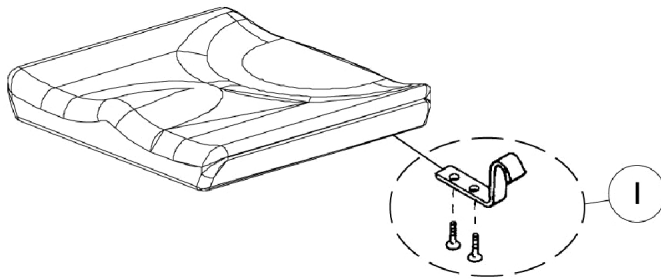

Comfort-Mate Extra Base Hardware

Item Number	Note	Part Number	Description	Quantity Per	
				Package	Assembly
1		1063289-NLA	NLA - Hooks, Flush Mount with Hardware (Pair)	2	2
1		1063290-NLA	NLA - Hooks (1" Drop, 7/8" Tubing) (Pair)	2	2
1		1063291-NLA	NLA - Hooks (1" Drop, 1" Tubing) (Pair)	2	2
1		1063292-NLA	NLA - Hooks (2" Drop, 7/8" Tubing) (Pair)	2	2
1		1063293-NLA	NLA - Hooks (2" Drop, 1" Tubing) (Pair)	2	2
2		1063327-NLA	NLA - Clamps, Quick Release Rail (7/8" and 1" Tubing) (Pair)	2	2

4 ea. Attaching Screws included with Item #1