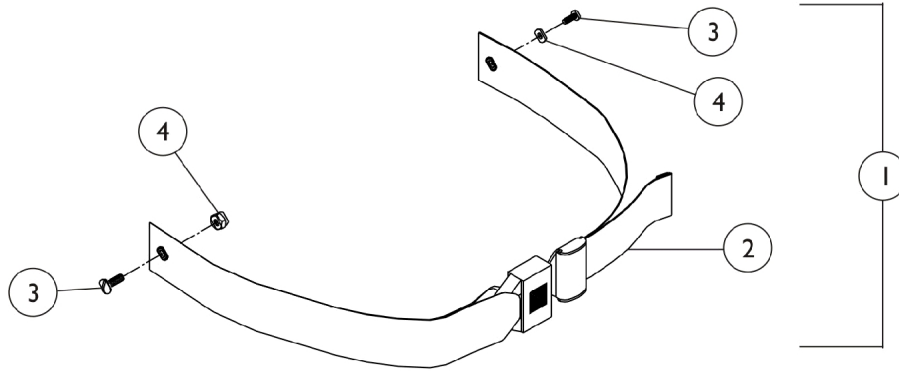

Seat Positioning Strap

THE PRODUCTION OF THE HTR IS CURRENTLY SUSPENDED AND SOME SERVICE PARTS MAY NOT BE AVAILABLE TO ORDER.

Item Number	Note	Part Number	Description	Quantity Per	
				Package	Assembly
1	A	450149	Kit, Belt Auto	1	1
2			Strap, Positioning, Seat/Chest w/ Auto Style Push Button Buckle (Eyelet to Eyelet Length 48")	1	1
3			Screw, Phillips Truss Head (1/4-20 x 3/4")	1	2
4			Locknut (1/4-20)	1	2

NOTE: A - Kit Includes Items 2-4.