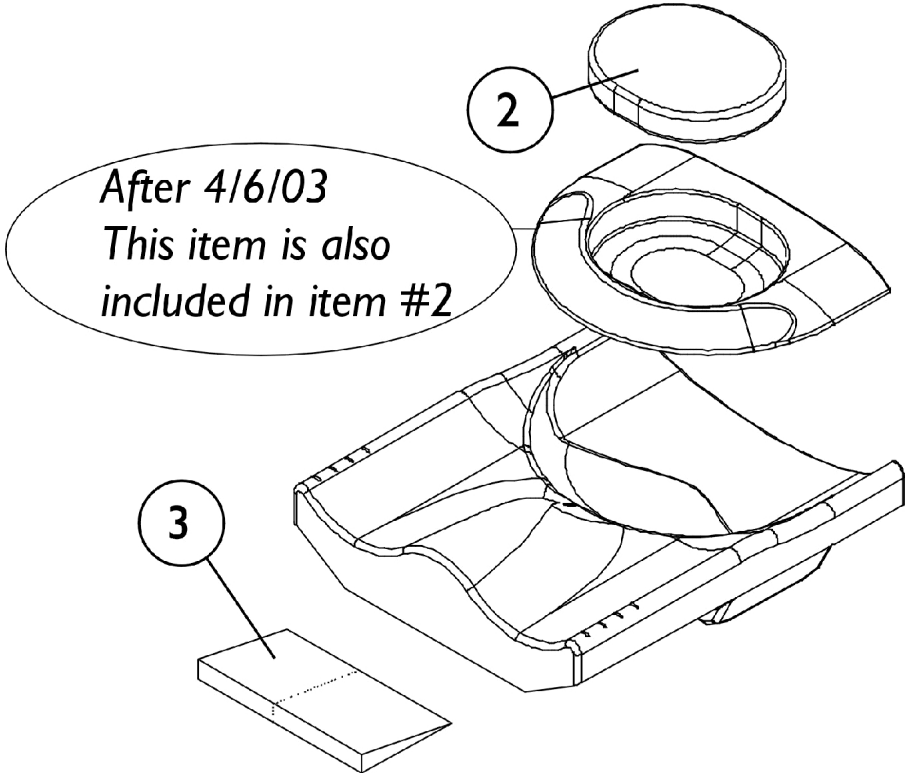

Infinity Leg Wedges, FloGel, and Visco Foam Inserts

Item #2 Visco Foam Insert

	Before 4/7/03	After 4/6/03
13-14" Wide Cushion	1087377-NLA	1109078-NLA
15-16" Wide Cushion	1087237-NLA	1109079-NLA
17-22" Wide Cushion	1087237-NLA	1109080-NLA

Infinity Leg Wedges, FloGel, and Visco Foam Inserts

Item #2 FloGel Insert

	Before 4/7/03	After 4/6/03
13-14" Wide Cushion	1087389-NLA	1109075-NLA
15-16" Wide Cushion	1081585-NLA	1109076-NLA
17-22" Wide Cushion	1081585-NLA	1109077-NLA

Item #3 Leg Wedge

Item Number	Note	Part Number	Description	Quantity Per	
				Package	Assembly
2		See Chart	#2 Infinity FloGel Insert	1	1
2		See Chart	#2 Infinity Visco Foam Insert	1	1
3		1084038-NLA	NLA - Wedge, Foam with Hook & Loop Fastener (10" L)	1	2