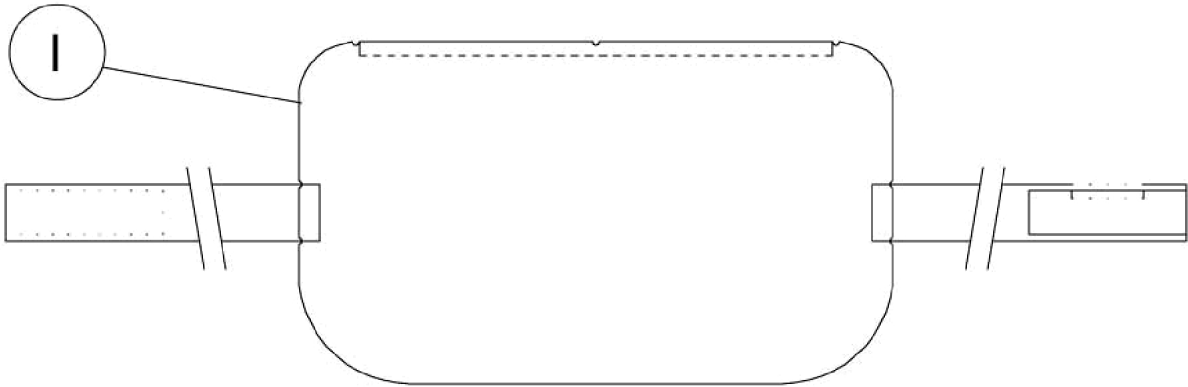

Headrest Bolster

Headrest Bolster

Item Number	Note	Part Number	Description	Quantity Per	
				Package	Assembly
1	A,B	8881073984-NL A	NLA - Headrest Bolster - CP200	1	1
1	A,C	8881075104-NL A	NLA - Headrest Bolster - CP300/ CP400/ CP500	1	1
1	A,D	8881076299-NL A	NLA - Headrest Bolster - CAL133 Certified Upholstery (CP300/ CP400/ CP500)	1	1

NOTE: A - Specify upholstery color, see color chart on page titled "Packaging & Literature"
 B - CP200
 C - CP300, CP400, CP500
 D - CP300, CP400, CP500, CAL133 Uph.