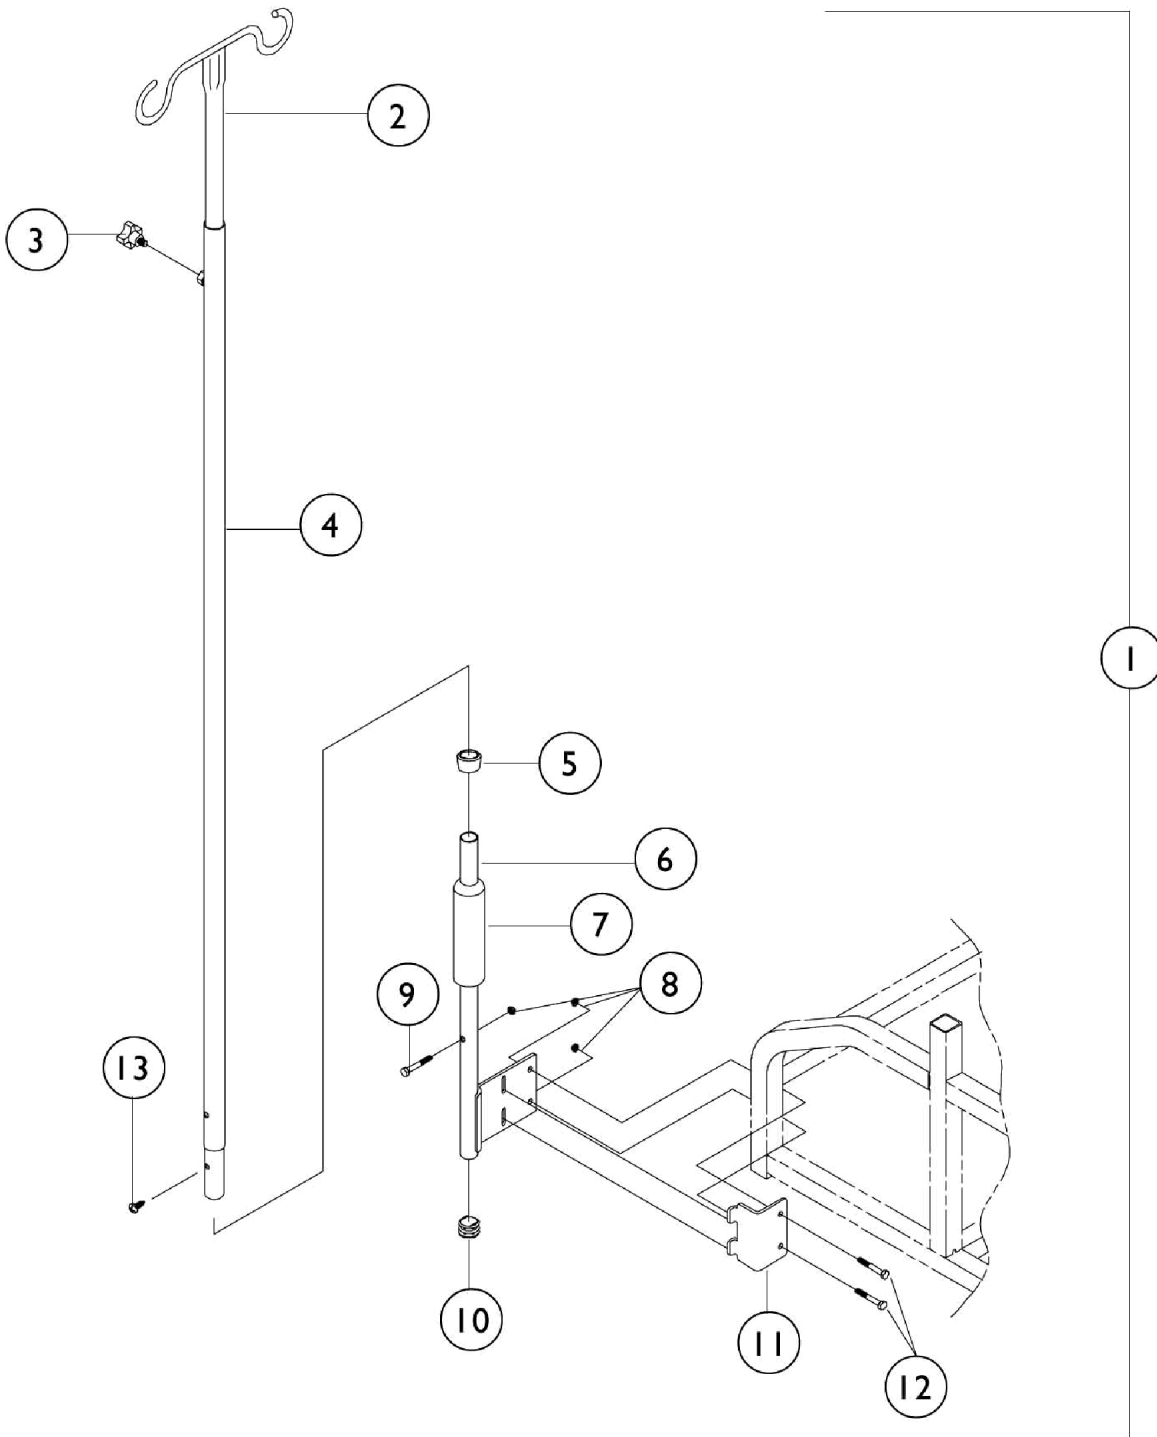

I.V. Pole

I.V. Pole

Item Number	Note	Part Number	Description	Quantity Per	
				Package	Assembly
1	B	1073160-NLA	NLA - I.V. Pole Assembly	1	1
2		04701X041	Rod, I.V., Recliner, Black	1	1
3		1027683	Knob, Adjustment, Black	1	1
4		1076521	Tube, Support, I.V. Rod, Black	1	1
5		15680X012	Collar, Anti-Rattle (7/8")	1	1
6		1071244	Bracket, I.V. Pole, Grey	1	1
7		1055398	Grip, Hand, Foam (4")	1	1
8		7930333	Locknut (1/4-20)	25	1
9		1021406	Screw, Hex Head (1/4-20 x 1-1/4")	1	1
10		1027095	Plug Button, Black (7/8")	1	1
11		1073169-NLA	NLA - Bracket, I.V.	1	1
12		1024793-NLA	NLA - Screw, Hex Head (1/4-20 x 1-3/4")	1	2
13		21243X000-NLA	NLA - Screw, Phillips Pan Head (#6-20 x 3/8")	1	1
	A	1075648-NLA	NLA - Kit, Instruction Sheet, I.V. Rod	1	1

NOTE: A - Not Shown
B - Includes items 2-13