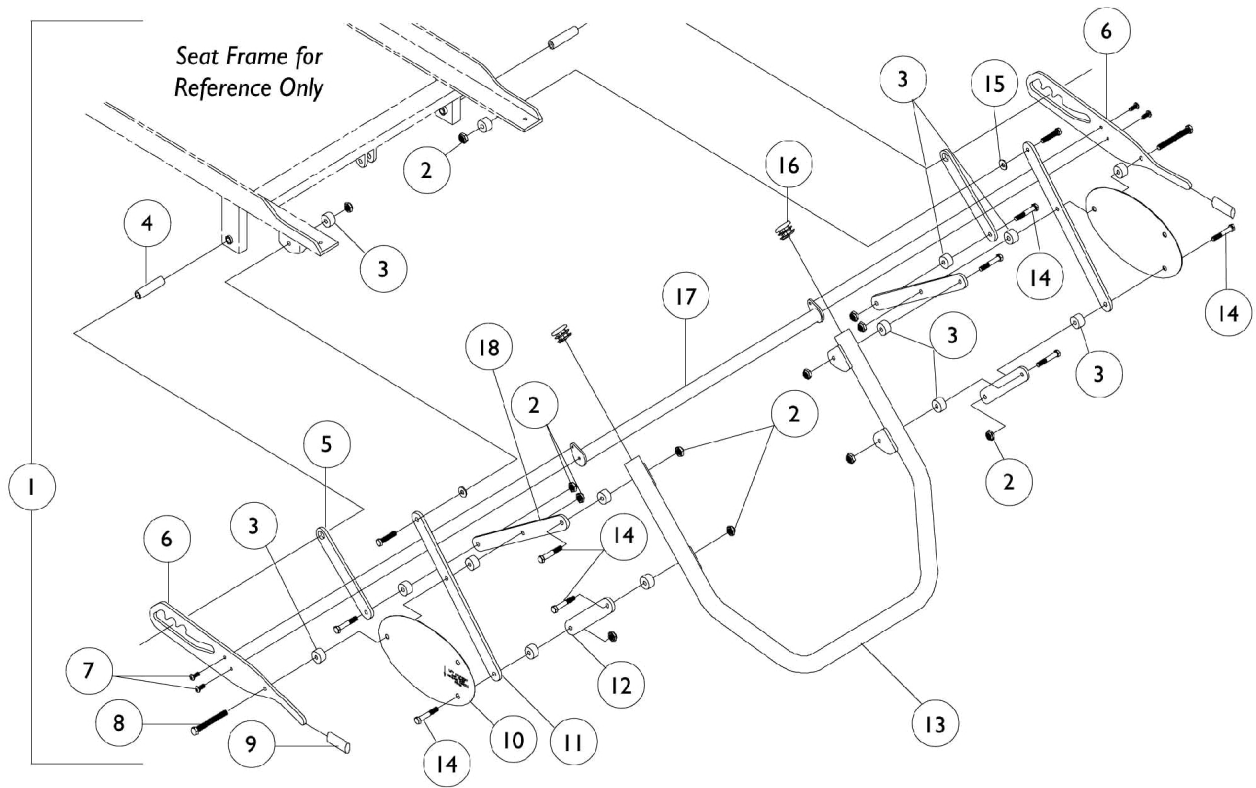

## Ottoman Hardware

Item Number	Note	Part Number	Description	Quantity Per	
				Package	Assembly
1	A	1071225-NLA	NLA - Frame, Base, Fixed Arm, Grey	1	1
2		7930333	Locknut (1/4-20)	25	1
3		1070001-NLA	NLA - Spacer, Nylon (1/4 X 3/4 X 7/16")	1	14
4		1069959-NLA	NLA - Bushing, Pivot	1	2
5		1069247-NLA	NLA - Link (5-1/8")	1	2
6		1070002-NLA	NLA - Ratchet Plate - Right	1	1
6		1070003-NLA	NLA - Ratchet Plate - Left	1	1
7		1025451	Screw, Slotted Hex Washer Head (#10-32 x 5/8")	1	4
8		1024796-NLA	NLA - Screw, Hex Head (1/4-20 x 2")	1	2
9		1006490-NLA	NLA - Tip, Plastic, Black	1	2
10		1073640-NLA	NLA - Shield, Link - Right	1	1
10		1073641-NLA	NLA - Shield, Link - Left	1	1
11		1069248-NLA	NLA - Link (9-7/8")	1	2
12		1069250-NLA	NLA - Link (4-3/8")	1	2
13		1069971-NLA	NLA - Ottoman Weldment	1	1
14		1021406	Screw, Hex Head (1/4-20 x 1-1/4")	1	10
15		1026106-NLA	NLA - Washer (1/4 x 5/8 x 1/16")	1	2
16		1029501	Plug Button, Black (1")	1	2
17		1069996-NLA	NLA - Connector, Ratchet	1	1
18		1069249-NLA	NLA - Link (8-1/2")	1	2

NOTE: A - Includes items 2-15