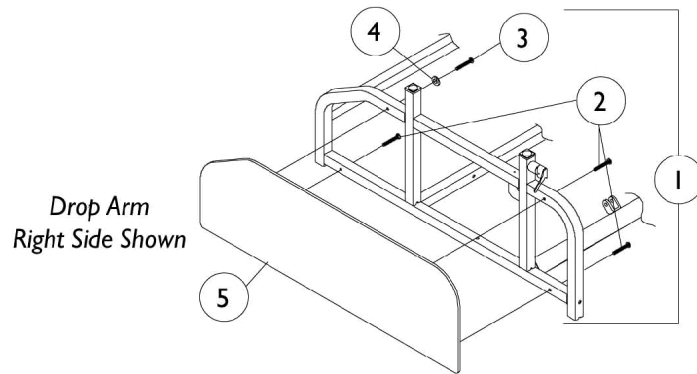

# Side Panels

## Side Panels

Item Number	Note	Part Number	Description	Quantity Per	
				Package	Assembly
1	C	1073647-NLA	NLA - Kit, Side Panel Hardware	1	1
2		1026107	Screw, Phillips Pan Head (#10-32 x 1-3/8")	1	3
3		1025343-NLA	NLA - Screw, Flat Head (#10-32 x 1-1/2")	1	1
4		7930325-NLA	NLA - Washer (1/4 x 3/4 x 3/32")	25	1
5	A,B	8881075109-NL A	NLA - Lower Side Panel Drop Arm, Color - Right	1	1
5	A,B	8881075110-NL A	NLA - Lower Side Panel Drop Arm, Color - Left	1	1
5		8881076304	NLA - Lower Side Panel Assembly, Drop Arm, Color - Right CAL 133 Certified	1	1
5	A,B	8881076305-NL A	NLA - Lower Side Panel Assembly, Drop Arm, Color - Left CAL133 Certified	1	1
6	A,D	8881073546-NL A	NLA - Lower Side Panel Fixed Arm, Color - Right	1	1
6	A,D	8881073547-NL A	NLA - Lower Side Panel Fixed Arm, Color - Left	1	1
6	A,E	8881075121-NL A	NLA - Upholstery, Lower Side Panel Fixed Arm - Right	1	1
6	A,E	8881075122-NL A	NLA - Upholstery, Lower Side Panel Fixed Arm - Left	1	1
6	A,B	8881076310-NL A	NLA - Lower Side Panel Assembly, Fixed Arm, Color - Right CAL133 Certified	1	1
6	A,B	8881076311-NL A	NLA - Lower Side Panel Assembly, Fixed Arm, Color - Left CAL133 Certified	1	1
7	A,D	8881073548-NL A	NLA - Arm, Fixed, Top Panel - Right	1	1
7	A,D	8881073549-NL A	NLA - Arm, Fixed, Top Panel - Left	1	1
7	A,E	8881075115-NL A	NLA - Upholstery, Top Panel Fixed Arm Assembly - Right	1	1
7	A,E	8881075116-NL A	NLA - Upholstery, Top Panel Fixed Arm Assembly - Left	1	1
7	A,B	8881076316-NL A	NLA - Side Panel Assembly, Upper, Fixed Arm - Right CAL133 Certified	1	1
7	A,B	8881076317-NL A	NLA - Side Panel Assembly, Upper, Fixed Arm - Left CAL133 Certified	1	1
8		1105393-NLA	NLA - Kit, Hardware (Includes: 4 Screws and 4 Washers)	4	1