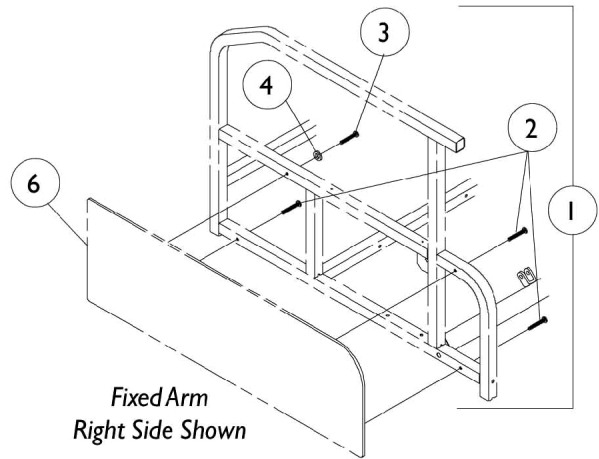

# Side Panels

## Side Panels

Item Number	Note	Part Number	Description	Quantity Per	
				Package	Assembly
1	C	1073647-NLA	NLA - Kit, Side Panel Hardware	1	1
2		1026107	Screw, Phillips Pan Head (#10-32 x 1-3/8")	1	3
3		1025343-NLA	NLA - Screw, Flat Head (#10-32 x 1-1/2")	1	1
4		7930325-NLA	NLA - Washer (1/4 x 3/4 x 3/32")	25	1
5	A,B	8881075109-NL A	NLA - Lower Side Panel Drop Arm, Color - Right	1	1
5	A,B	8881075110-NL A	NLA - Lower Side Panel Drop Arm, Color - Left	1	1
5		8881076304	NLA - Lower Side Panel Assembly, Drop Arm, Color - Right CAL 133 Certified	1	1
5	A,B	8881076305-NL A	NLA - Lower Side Panel Assembly, Drop Arm, Color - Left CAL133 Certified	1	1
6	A,D	8881073546-NL A	NLA - Lower Side Panel Fixed Arm, Color - Right	1	1
6	A,D	8881073547-NL A	NLA - Lower Side Panel Fixed Arm, Color - Left	1	1
6	A,E	8881075121-NL A	NLA - Upholstery, Lower Side Panel Fixed Arm - Right	1	1
6	A,E	8881075122-NL A	NLA - Upholstery, Lower Side Panel Fixed Arm - Left	1	1
6	A,B	8881076310-NL A	NLA - Lower Side Panel Assembly, Fixed Arm, Color - Right CAL133 Certified	1	1
6	A,B	8881076311-NL A	NLA - Lower Side Panel Assembly, Fixed Arm, Color - Left CAL133 Certified	1	1
7	A,D	8881073548-NL A	NLA - Arm, Fixed, Top Panel - Right	1	1
7	A,D	8881073549-NL A	NLA - Arm, Fixed, Top Panel - Left	1	1
7	A,E	8881075115-NL A	NLA - Upholstery, Top Panel Fixed Arm Assembly - Right	1	1
7	A,E	8881075116-NL A	NLA - Upholstery, Top Panel Fixed Arm Assembly - Left	1	1
7	A,B	8881076316-NL A	NLA - Side Panel Assembly, Upper, Fixed Arm - Right CAL133 Certified	1	1
7	A,B	8881076317-NL A	NLA - Side Panel Assembly, Upper, Fixed Arm - Left CAL133 Certified	1	1
8		1105393-NLA	NLA - Kit, Hardware (Includes: 4 Screws and 4 Washers)	4	1