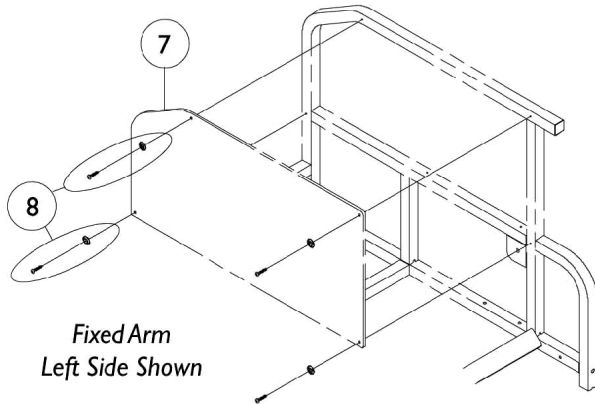

# Side Panels

## Side Panels

Item Number	Note	Part Number	Description	Quantity Per	
				Package	Assembly
1	C	1073647-NLA	NLA - Kit, Side Panel Hardware	1	1
2		1026107	Screw, Phillips Pan Head (#10-32 x 1-3/8")	1	3
3		1025343-NLA	NLA - Screw, Flat Head (#10-32 x 1-1/2")	1	1
4		7930325-NLA	NLA - Washer (1/4 x 3/4 x 3/32")	25	1
5	A,B	8881075109-NL A	NLA - Lower Side Panel Drop Arm, Color - Right	1	1
5	A,B	8881075110-NL A	NLA - Lower Side Panel Drop Arm, Color - Left	1	1
5		8881076304	NLA - Lower Side Panel Assembly, Drop Arm, Color - Right CAL 133 Certified	1	1
5	A,B	8881076305-NL A	NLA - Lower Side Panel Assembly, Drop Arm, Color - Left CAL133 Certified	1	1
6	A,D	8881073546-NL A	NLA - Lower Side Panel Fixed Arm, Color - Right	1	1
6	A,D	8881073547-NL A	NLA - Lower Side Panel Fixed Arm, Color - Left	1	1
6	A,E	8881075121-NL A	NLA - Upholstery, Lower Side Panel Fixed Arm - Right	1	1
6	A,E	8881075122-NL A	NLA - Upholstery, Lower Side Panel Fixed Arm - Left	1	1
6	A,B	8881076310-NL A	NLA - Lower Side Panel Assembly, Fixed Arm, Color - Right CAL133 Certified	1	1
6	A,B	8881076311-NL A	NLA - Lower Side Panel Assembly, Fixed Arm, Color - Left CAL133 Certified	1	1
7	A,D	8881073548-NL A	NLA - Arm, Fixed, Top Panel - Right	1	1
7	A,D	8881073549-NL A	NLA - Arm, Fixed, Top Panel - Left	1	1
7	A,E	8881075115-NL A	NLA - Upholstery, Top Panel Fixed Arm Assembly - Right	1	1
7	A,E	8881075116-NL A	NLA - Upholstery, Top Panel Fixed Arm Assembly - Left	1	1
7	A,B	8881076316-NL A	NLA - Side Panel Assembly, Upper, Fixed Arm - Right CAL133 Certified	1	1
7	A,B	8881076317-NL A	NLA - Side Panel Assembly, Upper, Fixed Arm - Left CAL133 Certified	1	1
8		1105393-NLA	NLA - Kit, Hardware (Includes: 4 Screws and 4 Washers)	4	1