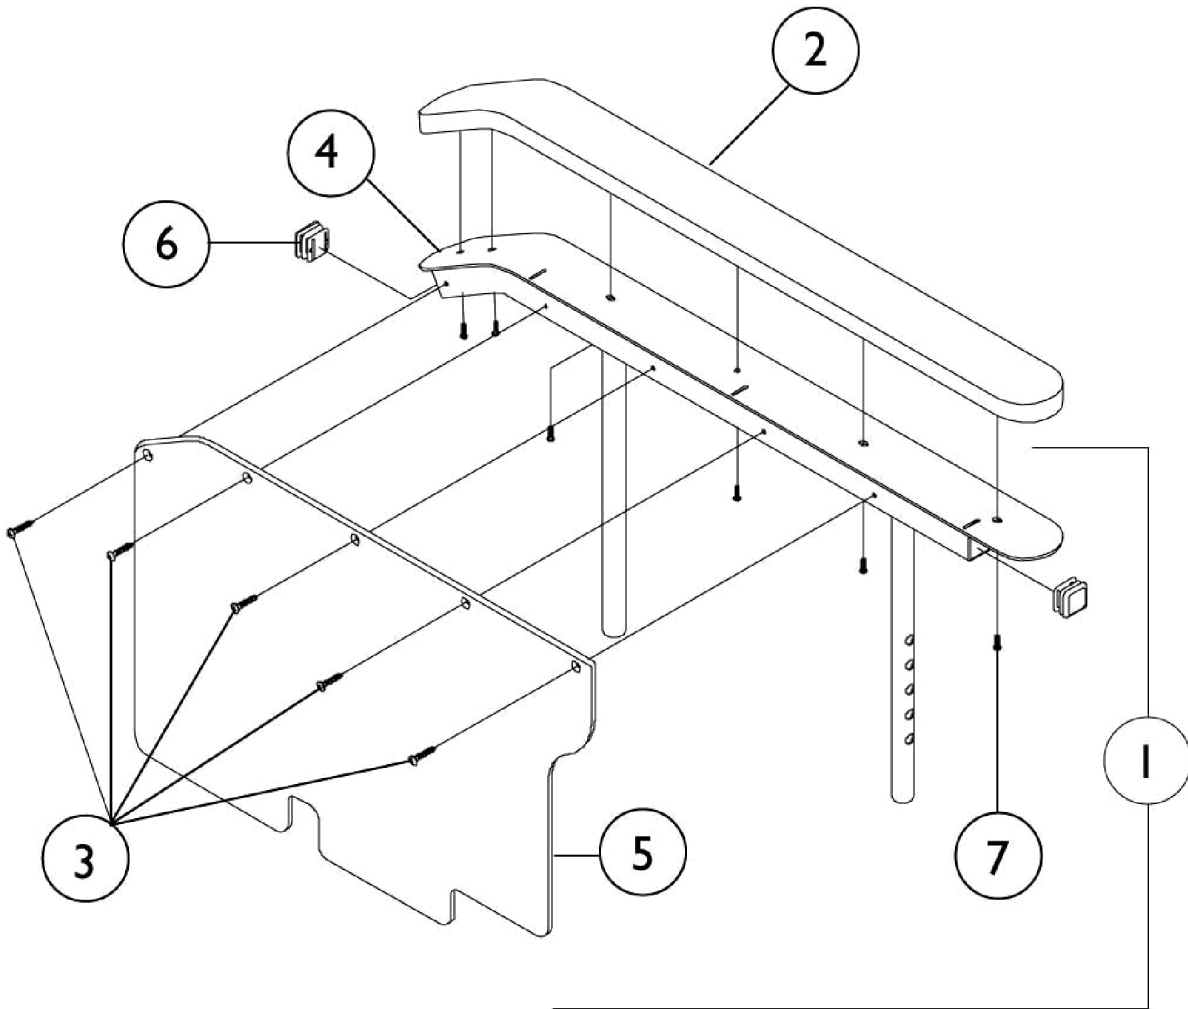

Drop Arm and Arm Pads

Left Side Shown

Drop Arm and Arm Pads

Item Number	Note	Part Number	Description	Quantity Per	
				Package	Assembly
1	B	1081206-NLA	NLA - Arm Assembly, Drop, Grey - Right	1	1
1	B	1081207-NLA	NLA - Arm Assembly, Drop, Grey - Left	1	1
2	A,C,F	8881073130-NL A	NLA - Pad, Armrest Pad - Right/Left	1	1
2	A,C,D	8881075140	Pad, Armrest Pad - Right/Left	1	1
2	A,E,F	8881098378-NL A	NLA - Pad, Armrest Pad - Right/Left (With clear vinyl covers CP200)	2	1
2	A,D,E	8881098379-NL A	NLA - Pad, Armrest - Right/Left (With clear vinyl covers CP300, CP400, CP500)	2	1
2	A,D,E	8881076337-NL A	NLA - Pad, Armrest, CAL133 - Right/Left	1	1
3		1025706-NLA	NLA - Screw, Phillips Oval Head (#10-16 x 7/8")	1	5
4		1069254-NLA	NLA - Support, Armrest, Drop Arm Only - Right	1	1
4		1069255-NLA	NLA - Support, Armrest, Drop Arm Only - Left	1	1
5		1069264-NLA	NLA - Guard, Skirt, Drop Arm Only - Right	1	1
5		1069265-NLA	NLA - Guard, Skirt, Drop Arm Only - Left	1	1
6		1071237	Plug Button, Square, Black (1")	1	4
7		1073142-NLA	NLA - Screw, Phillips Pan Head (#10-32X3/8")	6	1

NOTE: A - Specify upholstery color.
 B - Includes items 3-7
 C - Before 8/27/00
 D - CP300, CP400, CP500
 E - After 8/28/00
 F - CP200