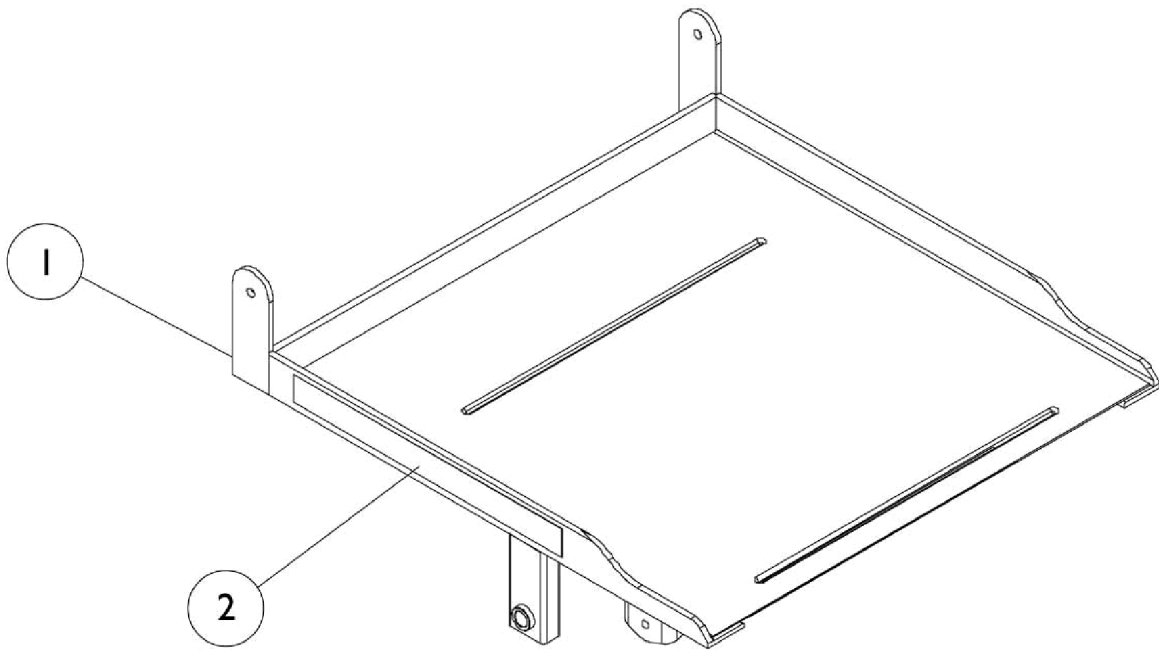

Seat Frame

Seat Frame

Item Number	Note	Part Number	Description	Quantity Per	
				Package	Assembly
1	A	1069970-NLA	NLA - Frame, Seat with Adhesive Back Loop Fastener Strip	1	1
2		1083069-NLA	NLA - Loop Fastener (18" L x 1" W)	1	3

NOTE: A - As of 11/98, the Seat Pan Assembly has been welded to the Seat Frame.