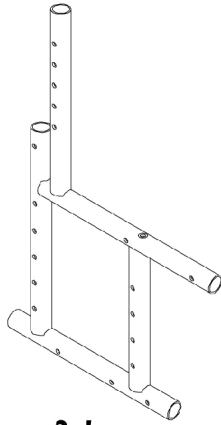

Frames

**1. MVP
Style**

Rear

**2. Jr.
Xtra**

Front

Swingaway

**3. MVP, Xtra,
Jr.**

Fixed

**4. Style (After 3/92)
MVP**

Frames

#1 Rear Frames - MVP/Style

When replacing rear frames for an MVP or Style Chair models built before 7/5/00, 2 frames must be ordered along with new rear canes. Armrest hardware may also be needed if the chair has 2 point arms.

Description	Part Number
Rear Frame (Curved) Before 7/5/00 Right See Note(s) A	1024766-NLA
Rear Frame (Curved) Before 7/5/00 Left See Note(s) A	1024767-NLA
Rear Frame (Curved) After 7/4/00 Right/Left	8881094943
NOTE: A - When replacing rear frames for an MVP or Style Chair models built before 7/5/00, 2 frames must be ordered along with new rear canes. Armrest hardware may also be needed if the chair has 2 point arms. Specify frame finish when ordering.	

#2 Rear Frames - Xtra/Jr.

Description	Part Number
Rear Frame (Straight)	8881018543
Specify frame finish when ordering.	

#3 Swingaway Front Frames - Xtra/Jr./MVP

Due to aesthetics, swingaway front frames for an MVP, Xtra, or Jr. chair built Before 7/5/00 must be replaced in pairs.