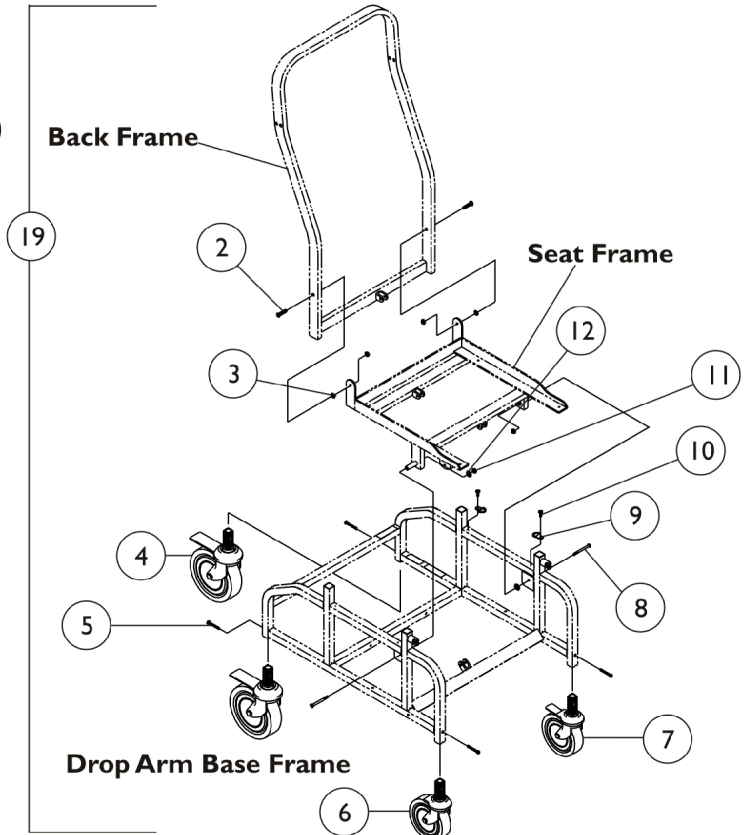

Base Frames and Hardware

Base Frames and Hardware

Item Number	Note	Part Number	Description	Quantity Per	
				Package	Assembly
1		1071225-NLA	NLA - Frame, Base, Fixed Arm, Grey	1	1
1	A	1069969-NLA	NLA - Frame, Base, Drop Arm, Grey	1	1
2		1026030	Bolt, Lug (5/16-24 x 1-3/8")	1	2
3		7930310-NLA	NLA - Washer, Nylon (5/16 x 11/16 x 1/16")	25	1
4		1069974-NLA	NLA - Caster with Brake - Rear (5")	1	2
5		1065215	Screw, Socket Button Head w/ Patch (5/16-18 x 3/4")	1	4
6		1069975-NLA	NLA - Caster, Swivel - Front (4")	1	1
7	A	1069973-NLA	NLA - Caster, Front Steering (4")	1	1
8		1037110	Screw, Hex Head (5/16-24 x 3-1/2")	1	2
9	A	1029407-NLA	NLA - Ring, "D"	1	2
10	A	1022597	Screw, Phillips Pan Head Tap (#10-32 x 3/8")	1	2
11		1026906-NLA	NLA - Locknut (5/16-24)	1	4
12		1025704	Washer, Flat (5/16 x 5/8 x 1/16")	1	2
13	C	1071230-NLA	Kit, Drop Arm Frame Hardware	1	1
14			NLA - Glide, Plastic, Black	1	4
15			Pin, Locking	1	2
16			Spring, Arm Lock	1	2
17			NLA - Pin, Roll (5/64 x 5/8")	1	2
18			NLA - Knob	1	2
19	A,D	1071231-NLA	Kit, Comfort Plus Hardware	1	1
19	E	1073999-NLA	Kit, CP200 Only Hardware	1	1

NOTE: A - This is not standard equipment on the CP200 model.
C - Kit Includes Items 14-18.
D - Kit Includes Items 2-11.
E - Kit Includes Items 2-6, 8 and 11.