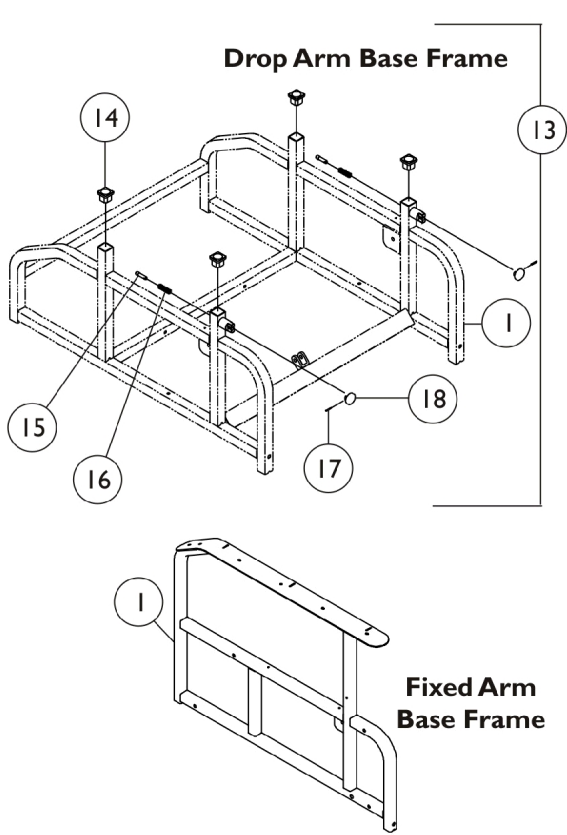

Base Frames and Hardware

Base Frames and Hardware

Item Number	Note	Part Number	Description	Quantity Per	
				Package	Assembly
1		1071225-NLA	NLA - Frame, Base, Fixed Arm, Grey	1	1
1	A	1069969-NLA	NLA - Frame, Base, Drop Arm, Grey	1	1
2		1026030	Bolt, Lug (5/16-24 x 1-3/8")	1	2
3		7930310-NLA	NLA - Washer, Nylon (5/16 x 11/16 x 1/16")	25	1
4		1069974-NLA	NLA - Caster with Brake - Rear (5")	1	2
5		1065215	Screw, Socket Button Head w/ Patch (5/16-18 x 3/4")	1	4
6		1069975-NLA	NLA - Caster, Swivel - Front (4")	1	1
7	A	1069973-NLA	NLA - Caster, Front Steering (4")	1	1
8		1037110	Screw, Hex Head (5/16-24 x 3-1/2")	1	2
9	A	1029407-NLA	NLA - Ring, "D"	1	2
10	A	1022597	Screw, Phillips Pan Head Tap (#10-32 x 3/8")	1	2
11		1026906-NLA	NLA - Locknut (5/16-24)	1	4
12		1025704	Washer, Flat (5/16 x 5/8 x 1/16")	1	2
13	C	1071230-NLA	Kit, Drop Arm Frame Hardware	1	1
14			NLA - Glide, Plastic, Black	1	4
15			Pin, Locking	1	2
16			Spring, Arm Lock	1	2
17			NLA - Pin, Roll (5/64 x 5/8")	1	2
18			NLA - Knob	1	2
19	A,D	1071231-NLA	Kit, Comfort Plus Hardware	1	1
19	E	1073999-NLA	Kit, CP200 Only Hardware	1	1